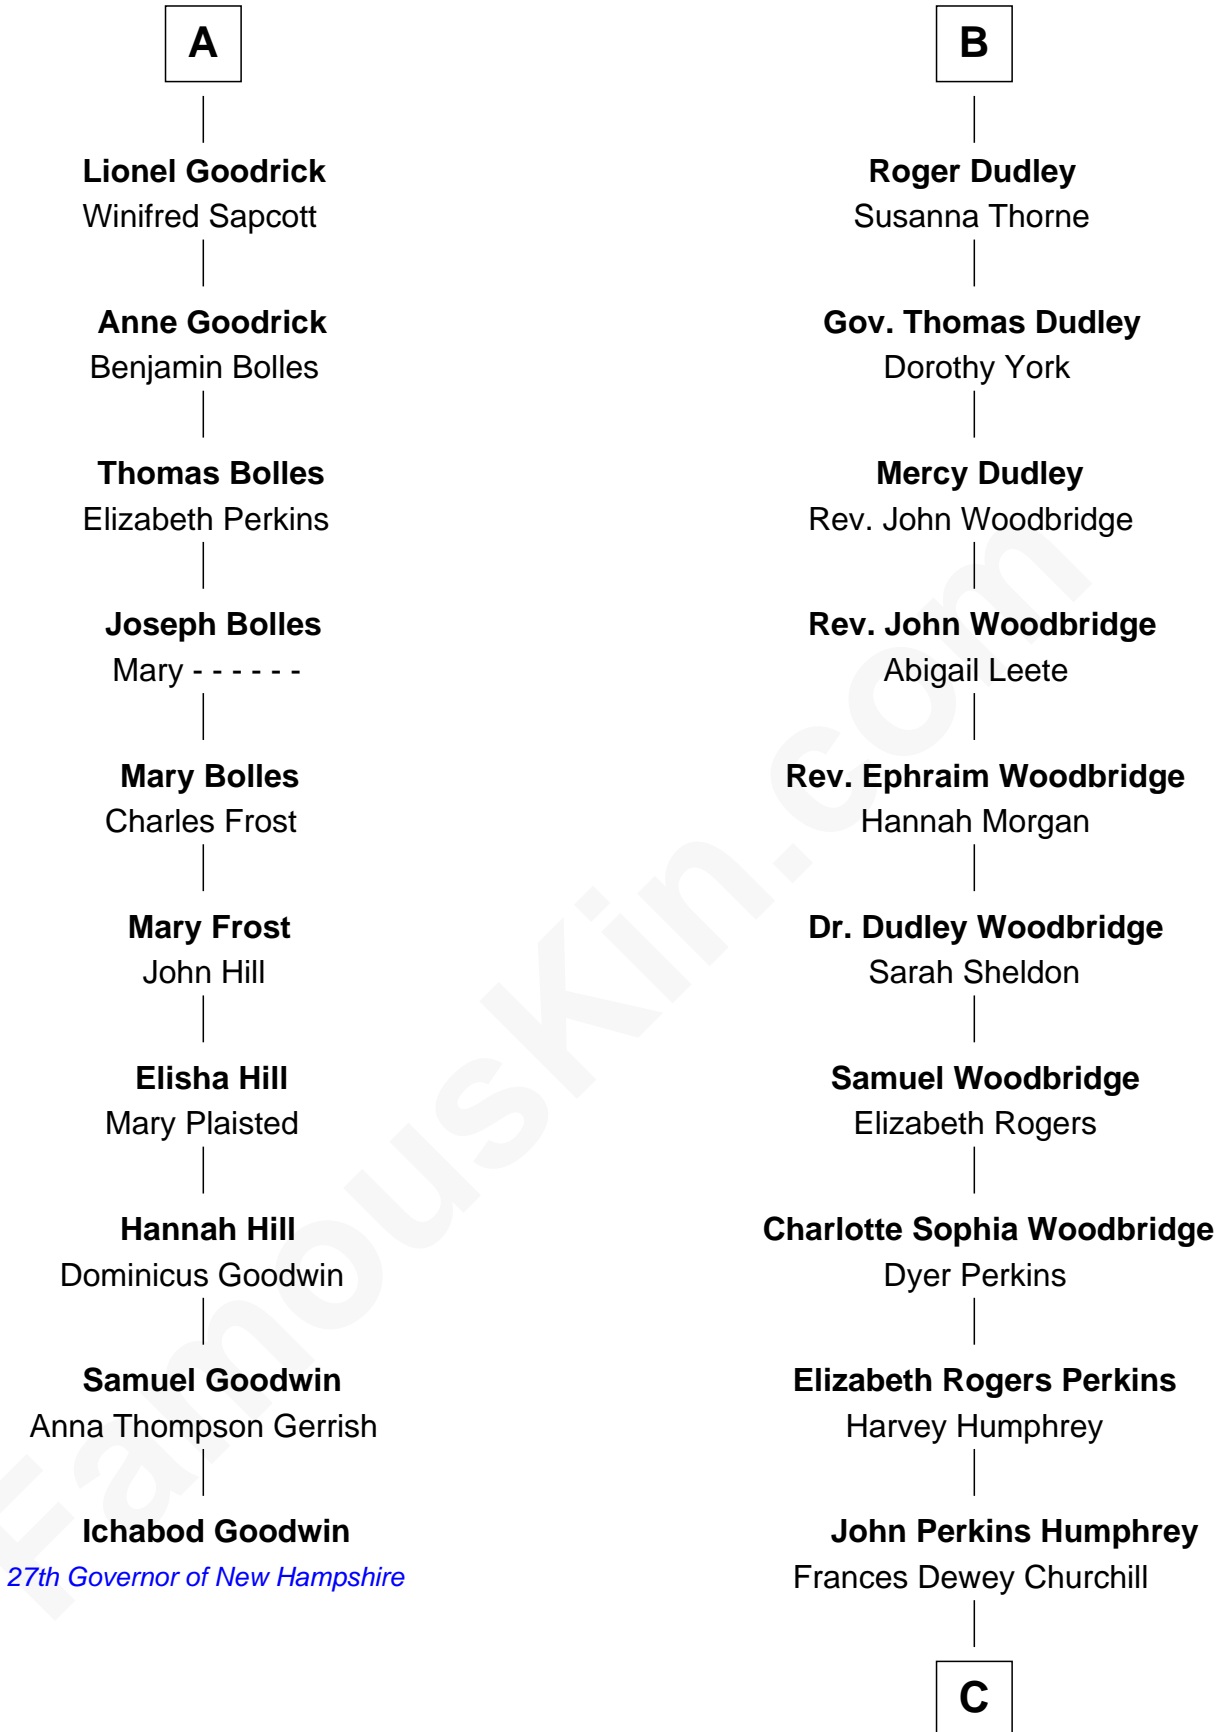

# FamousKin.com Relationship Chart of

**Ichabod Goodwin**

*27th Governor of New Hampshire*

16th cousin 2 times removed of

**Humphrey Bogart**

*Movie Actor*

**Sir Henry de Percy**

*Idoine de Clifford*

**C**

**Maud Humphrey**  
Dr. Belmont Deforest Bogart

**Humphrey Bogart**  
*Movie Actor*

FamousKin.com