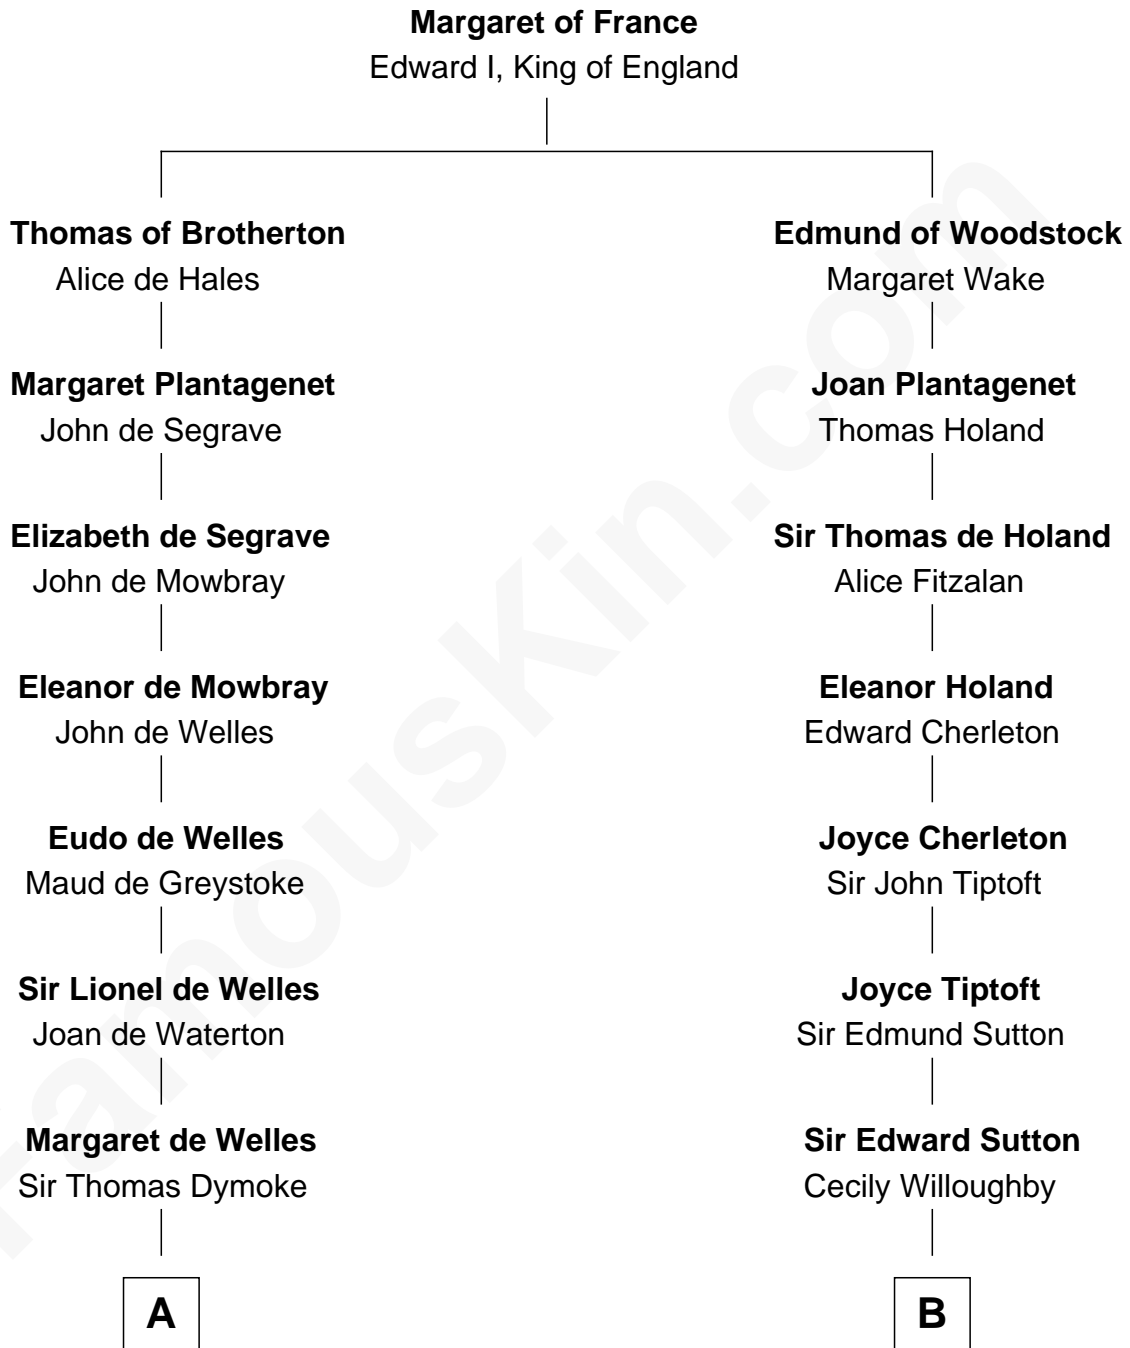

FamousKin.com Relationship Chart of

Ichabod Goodwin

27th Governor of New Hampshire

18th cousin 2 times removed of

Humphrey Bogart

Movie Actor

C

Samuel Goodwin
Anna Thompson Gerrish

Ichabod Goodwin
27th Governor of New Hampshire

D

Elizabeth Rogers Perkins
Harvey Humphrey

John Perkins Humphrey
Frances Dewey Churchill

Maud Humphrey
Dr. Belmont Deforest Bogart

Humphrey Bogart
Movie Actor