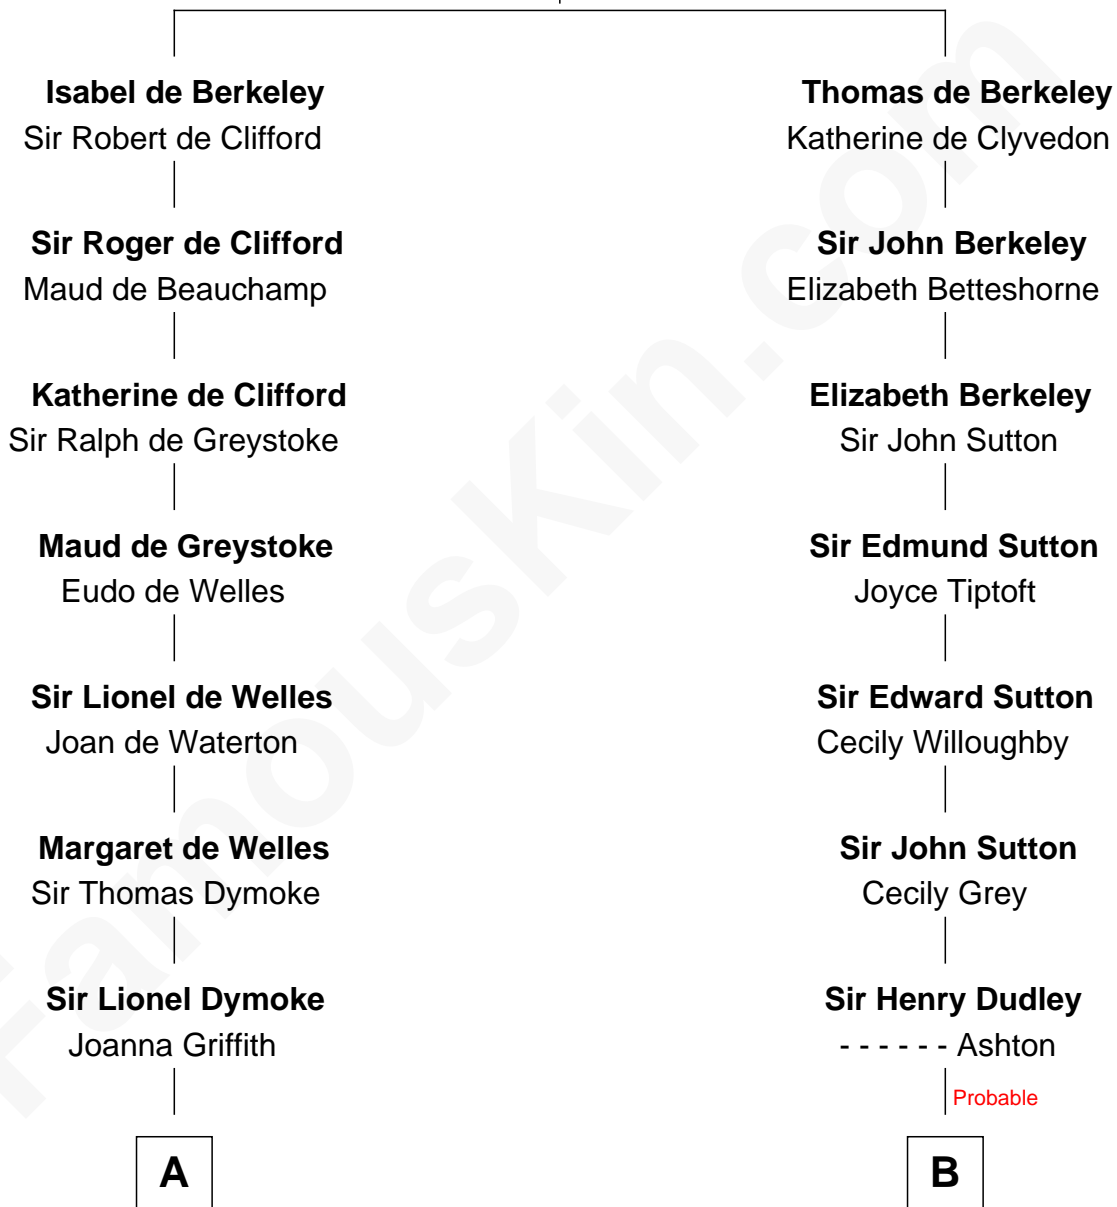

FamousKin.com Relationship Chart of

Ichabod Goodwin

27th Governor of New Hampshire

17th cousin 1 time removed of

Humphrey Bogart

Movie Actor

Sir Maurice de Berkeley

Eve la Zouche

C

Maud Humphrey
Dr. Belmont Deforest Bogart

Humphrey Bogart
Movie Actor

FamousKin.com