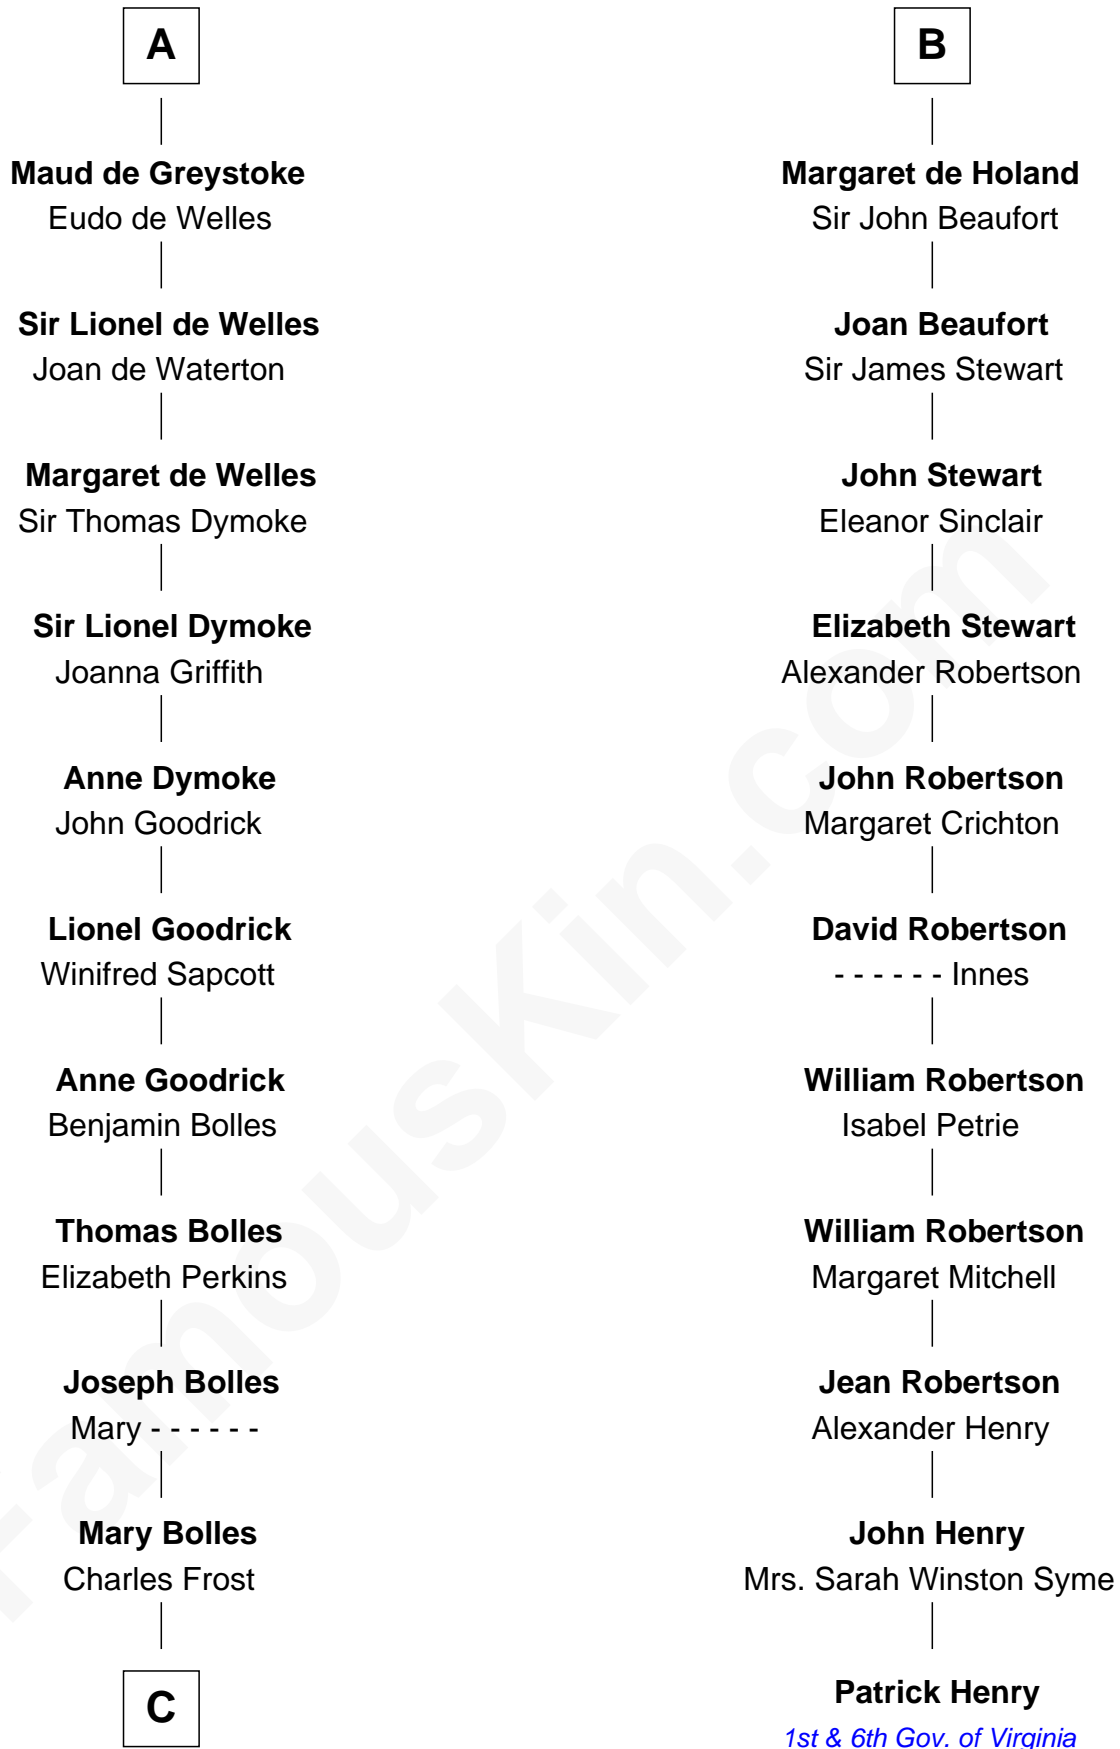

# FamousKin.com Relationship Chart of

**Ichabod Goodwin**

*27th Governor of New Hampshire*

**17th cousin 4 times removed of**

**Patrick Henry**

*1st and 6th Governor of Virginia*

**C**

—  
**Mary Frost**

John Hill

—  
**Elisha Hill**

Mary Plaisted

—  
**Hannah Hill**

Dominicus Goodwin

—  
**Samuel Goodwin**

Anna Thompson Gerrish

—  
**Ichabod Goodwin**

*27th Governor of New Hampshire*