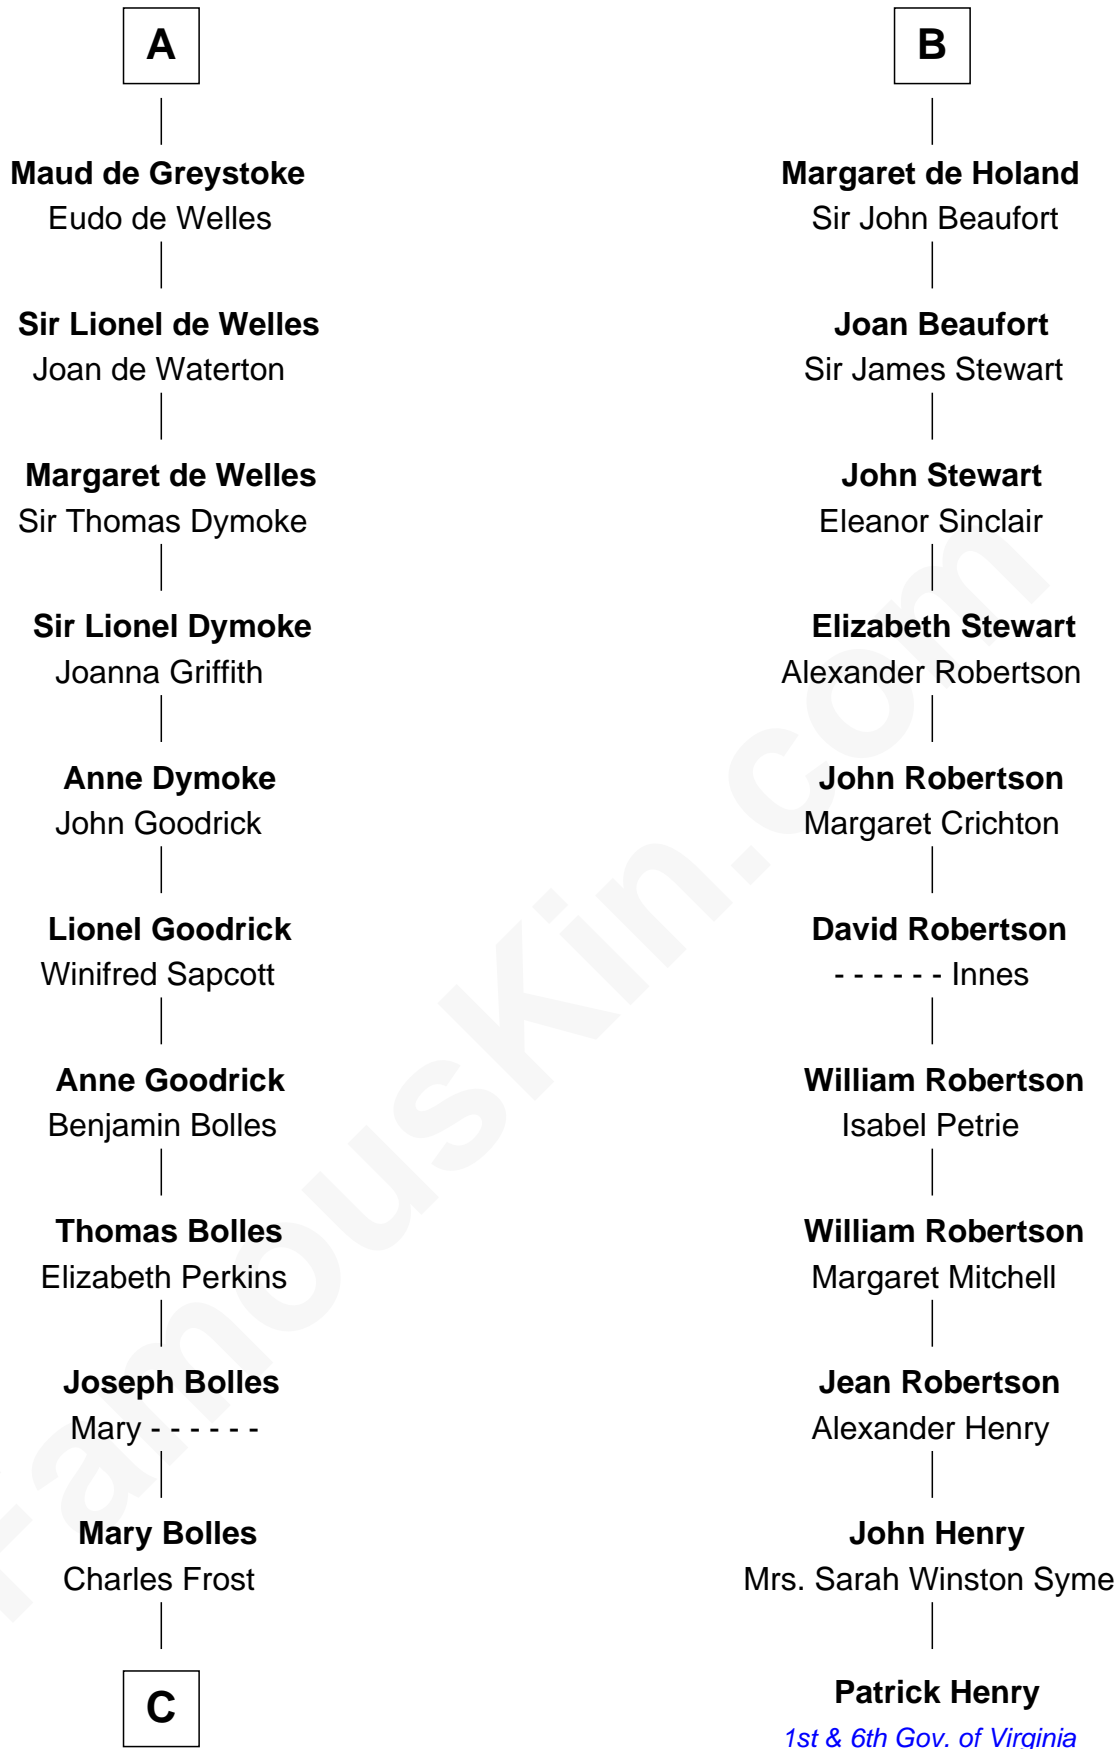

# FamousKin.com Relationship Chart of

**Ichabod Goodwin**

*27th Governor of New Hampshire*

**17th cousin 4 times removed of**

**Patrick Henry**

*1st and 6th Governor of Virginia*

**Waleran de Newburgh**

Alice de Harcourt

**C**

—  
**Mary Frost**

John Hill

—  
**Elisha Hill**

Mary Plaisted

—  
**Hannah Hill**

Dominicus Goodwin

—  
**Samuel Goodwin**

Anna Thompson Gerrish

—  
**Ichabod Goodwin**

*27th Governor of New Hampshire*