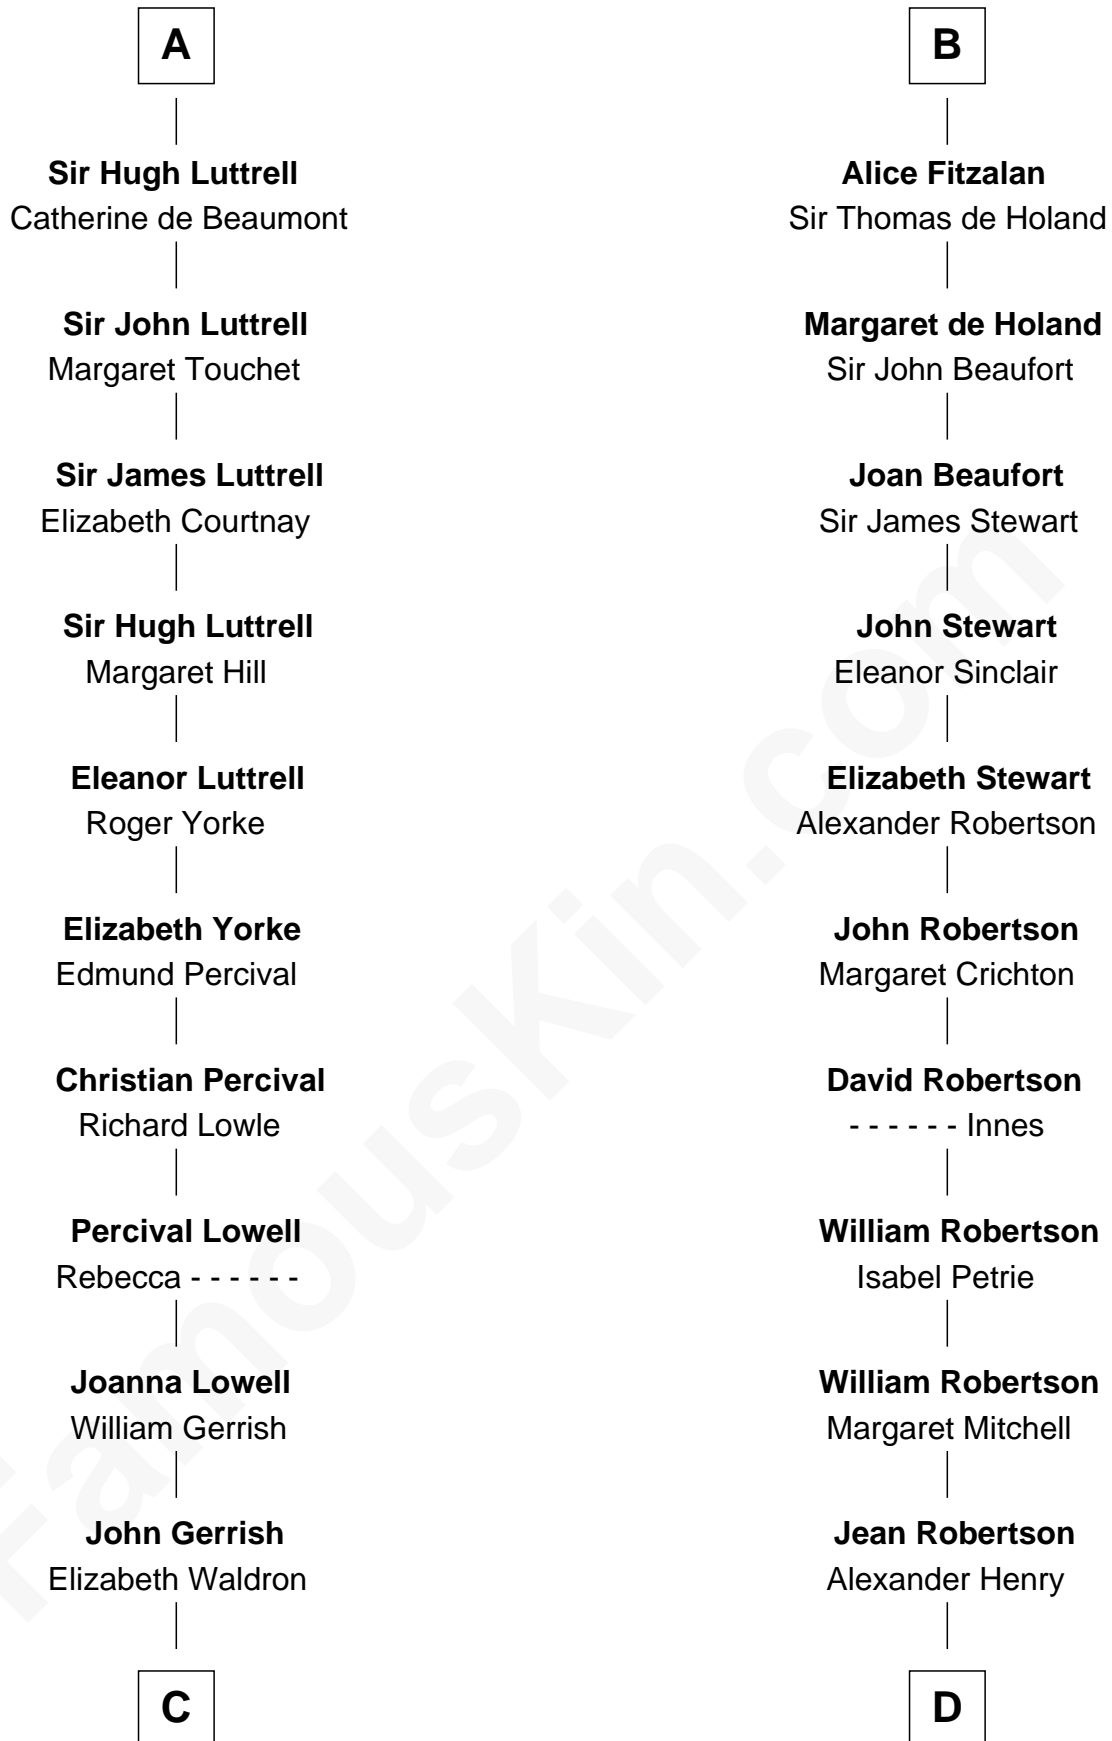

FamousKin.com Relationship Chart of

Ichabod Goodwin

27th Governor of New Hampshire

18th cousin 2 times removed of

Patrick Henry

1st and 6th Governor of Virginia

Richard de Clare
Aoife MacMurrough

FamousKin.com