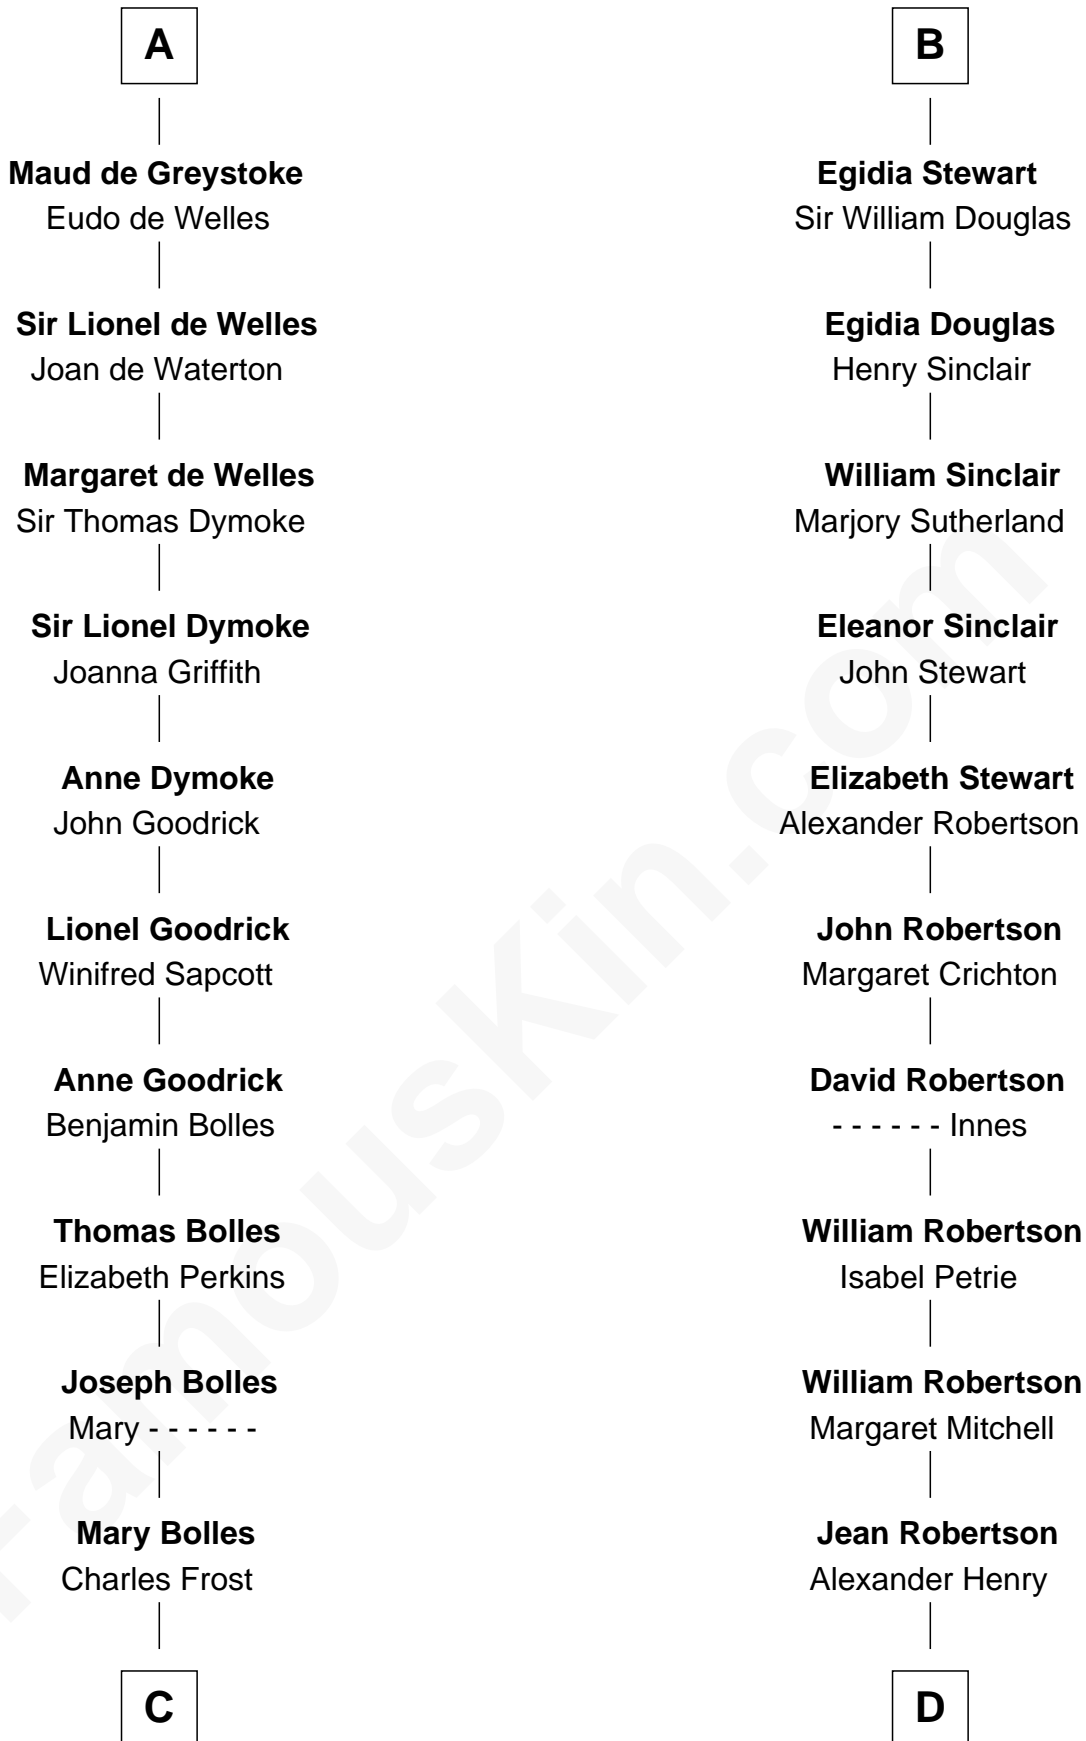

FamousKin.com Relationship Chart of

Ichabod Goodwin

27th Governor of New Hampshire

18th cousin 3 times removed of

Patrick Henry

1st and 6th Governor of Virginia

Bertrade de Montfort

Hugh de Kevelioc