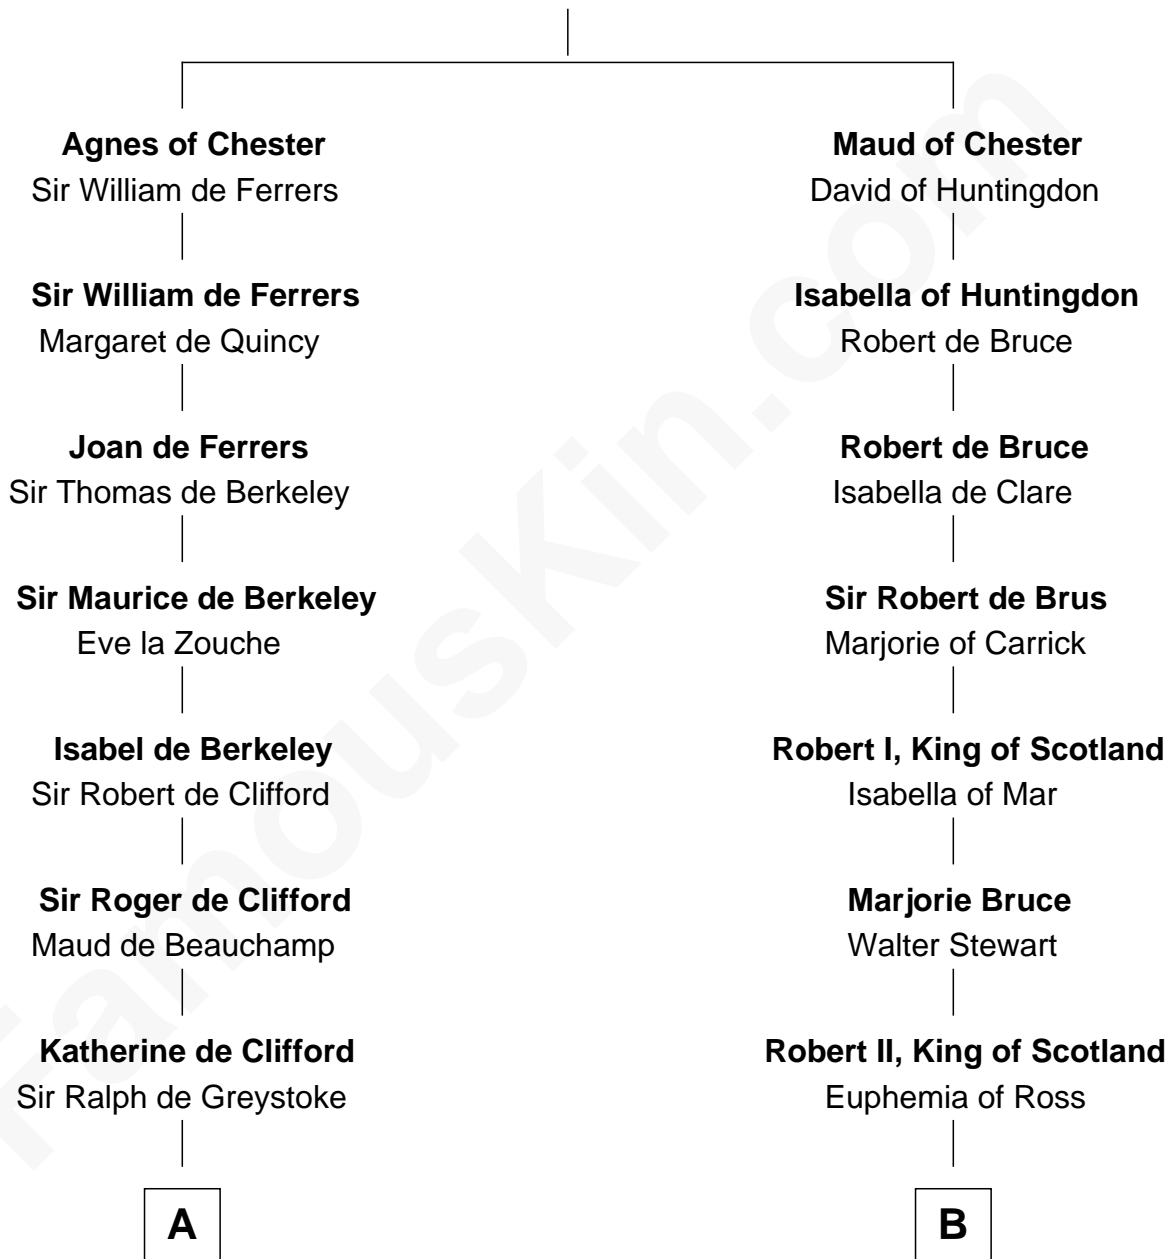

FamousKin.com Relationship Chart of

Ichabod Goodwin

27th Governor of New Hampshire

18th cousin 3 times removed of

Patrick Henry

1st and 6th Governor of Virginia

Bertrade de Montfort

Hugh de Kevelioc

C

Mary Frost

John Hill

Elisha Hill

Mary Plaisted

Hannah Hill

Dominicus Goodwin

Samuel Goodwin

Anna Thompson Gerrish

Ichabod Goodwin

27th Governor of New Hampshire

D

John Henry

Mrs. Sarah Winston Syme

Patrick Henry

1st & 6th Gov. of Virginia