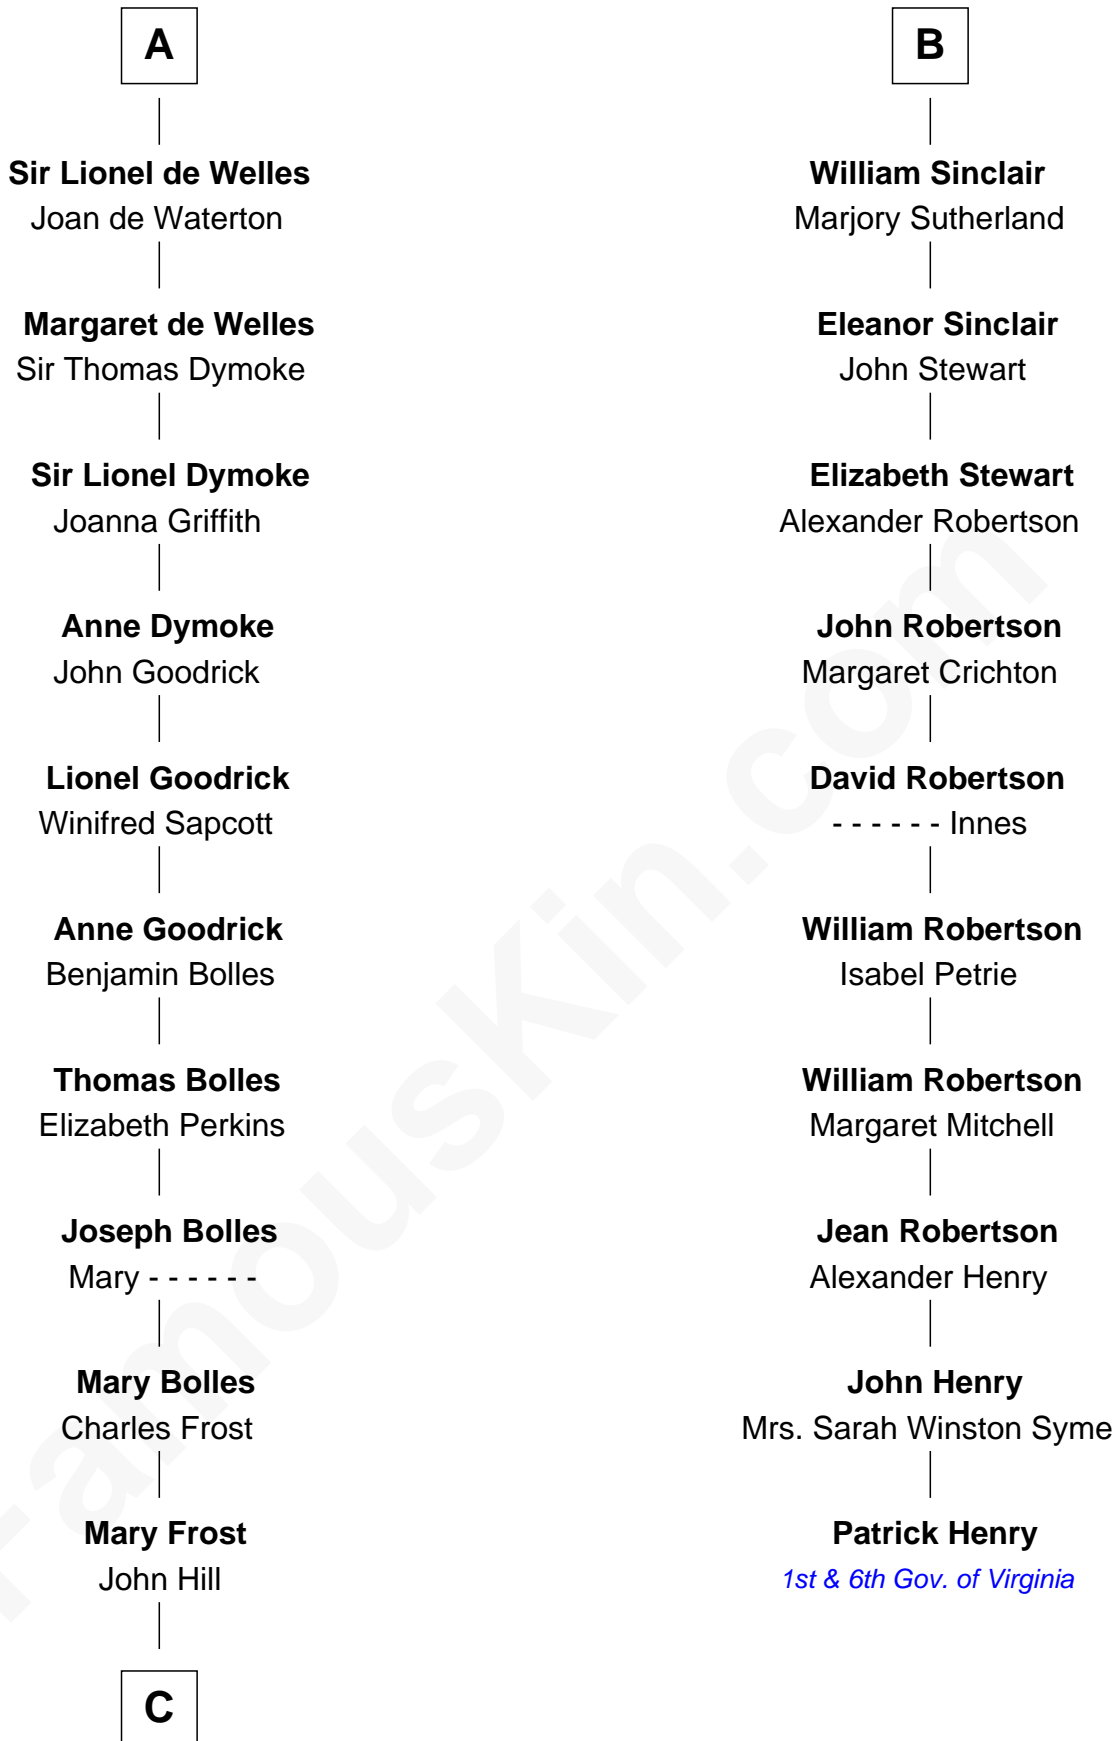

## Relationship Chart of

**Ichabod Goodwin**

*27th Governor of New Hampshire*

**16th cousin 4 times removed of**

**Patrick Henry**

*1st and 6th Governor of Virginia*

**C**

—  
**Elisha Hill**

Mary Plaisted

—  
**Hannah Hill**

Dominicus Goodwin

—  
**Samuel Goodwin**

Anna Thompson Gerrish

—  
**Ichabod Goodwin**

*27th Governor of New Hampshire*