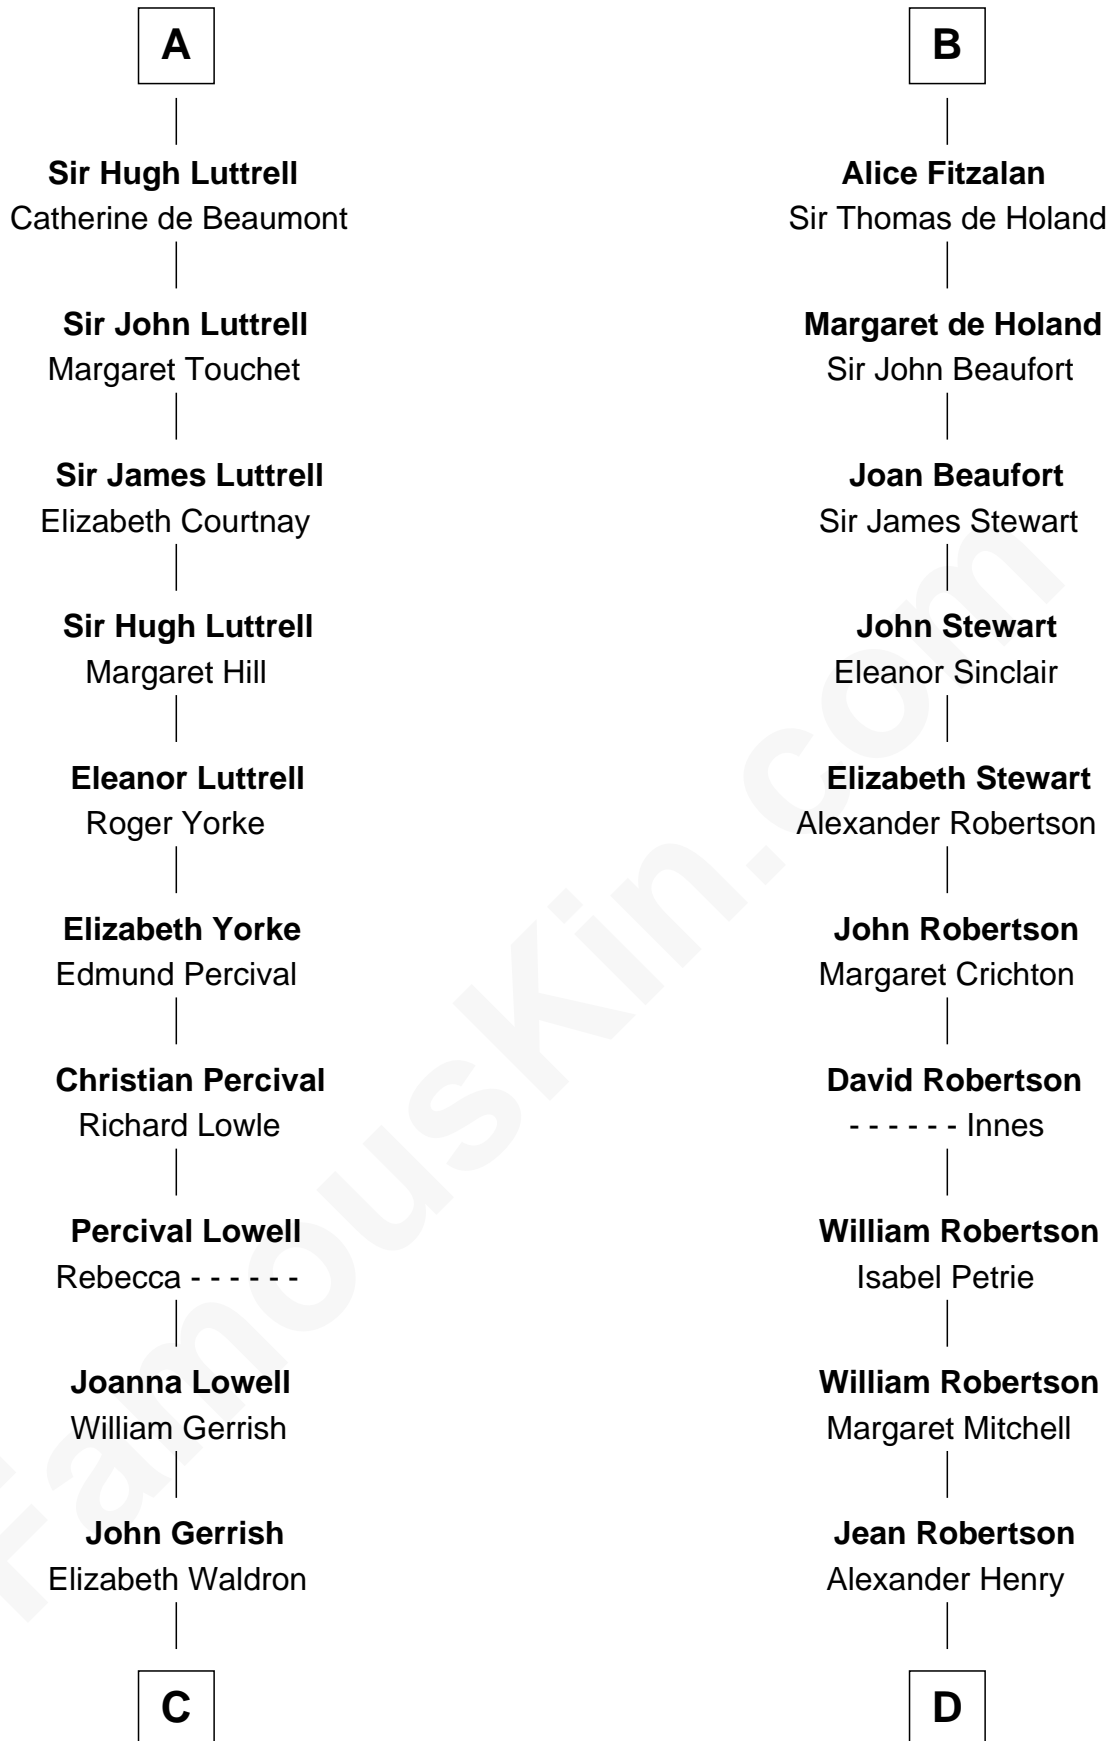

FamousKin.com Relationship Chart of

Ichabod Goodwin

27th Governor of New Hampshire

18th cousin 2 times removed of

Patrick Henry

1st and 6th Governor of Virginia

John FitzGilbert
Sybilla of Salisbury

FamousKin.com