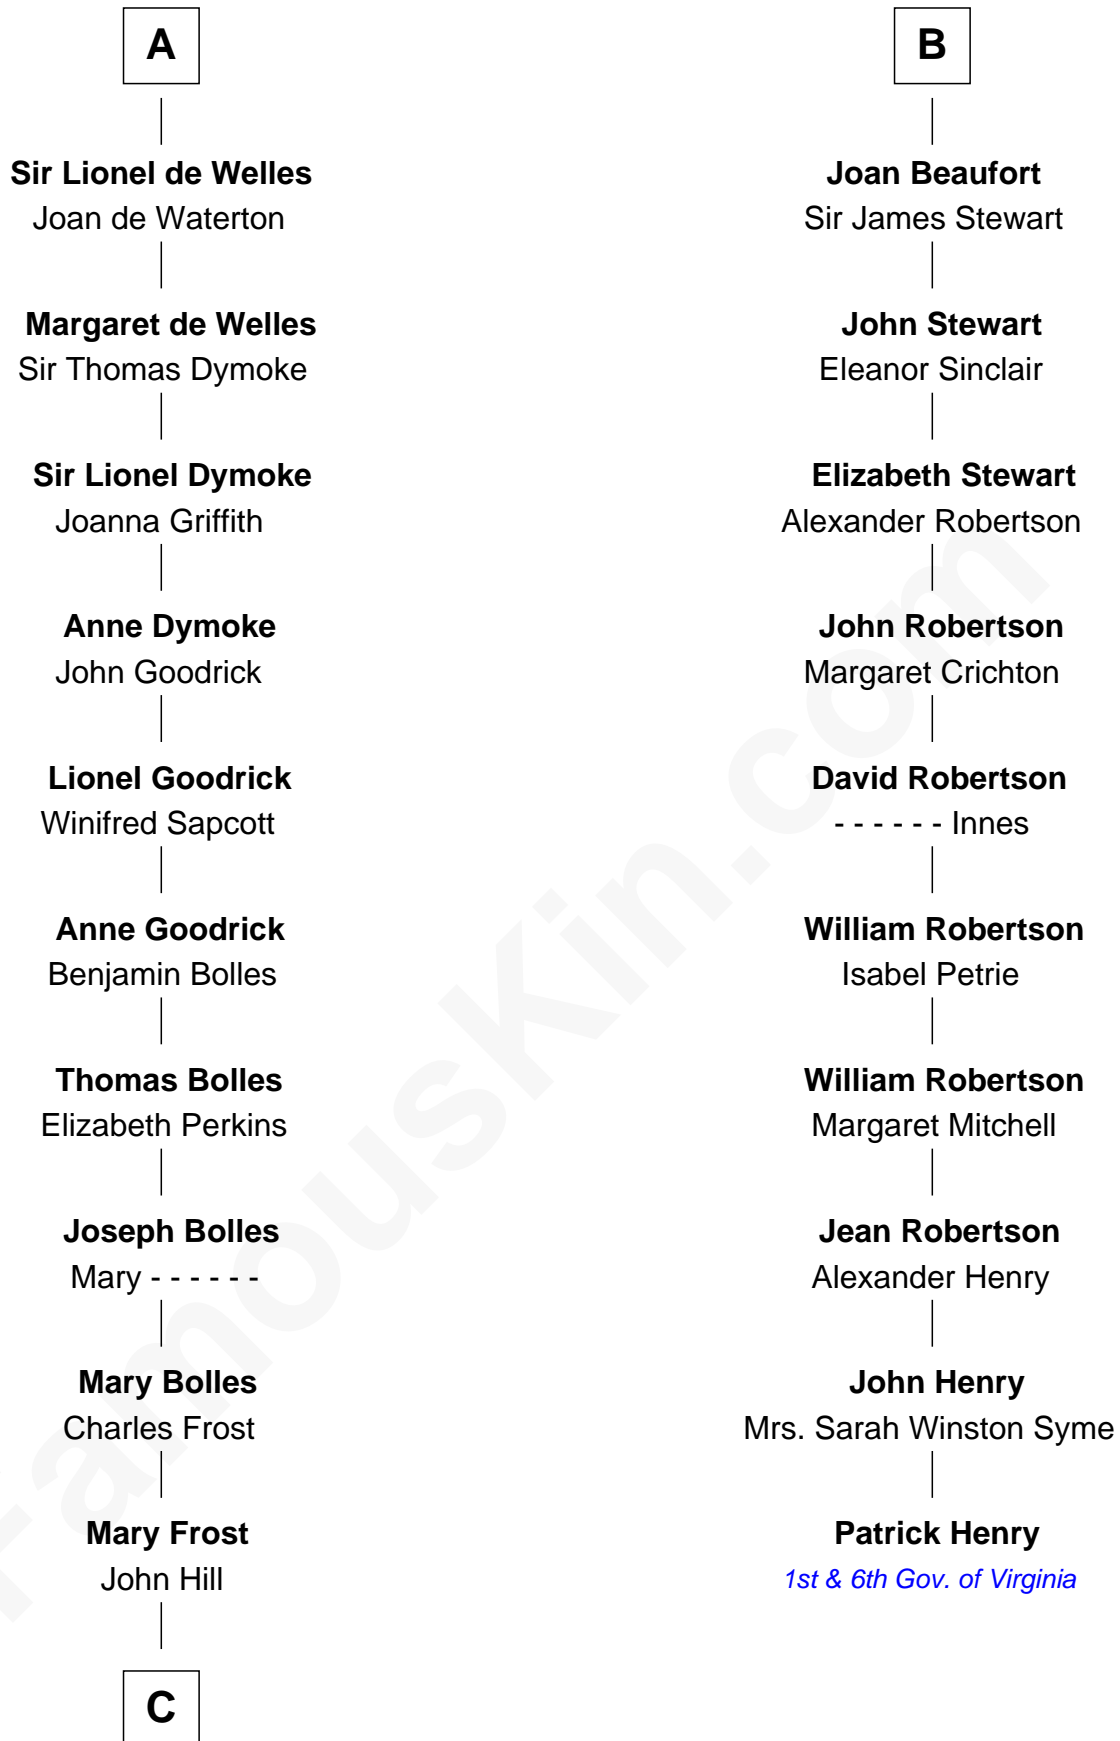

FamousKin.com Relationship Chart of

Ichabod Goodwin

27th Governor of New Hampshire

16th cousin 4 times removed of

Patrick Henry

1st and 6th Governor of Virginia

Sir William Longespee

Ela of Salisbury

Samuel Goodwin

Anna Thompson Gerrish

|

Ichabod Goodwin

27th Governor of New Hampshire

FamousKin.com