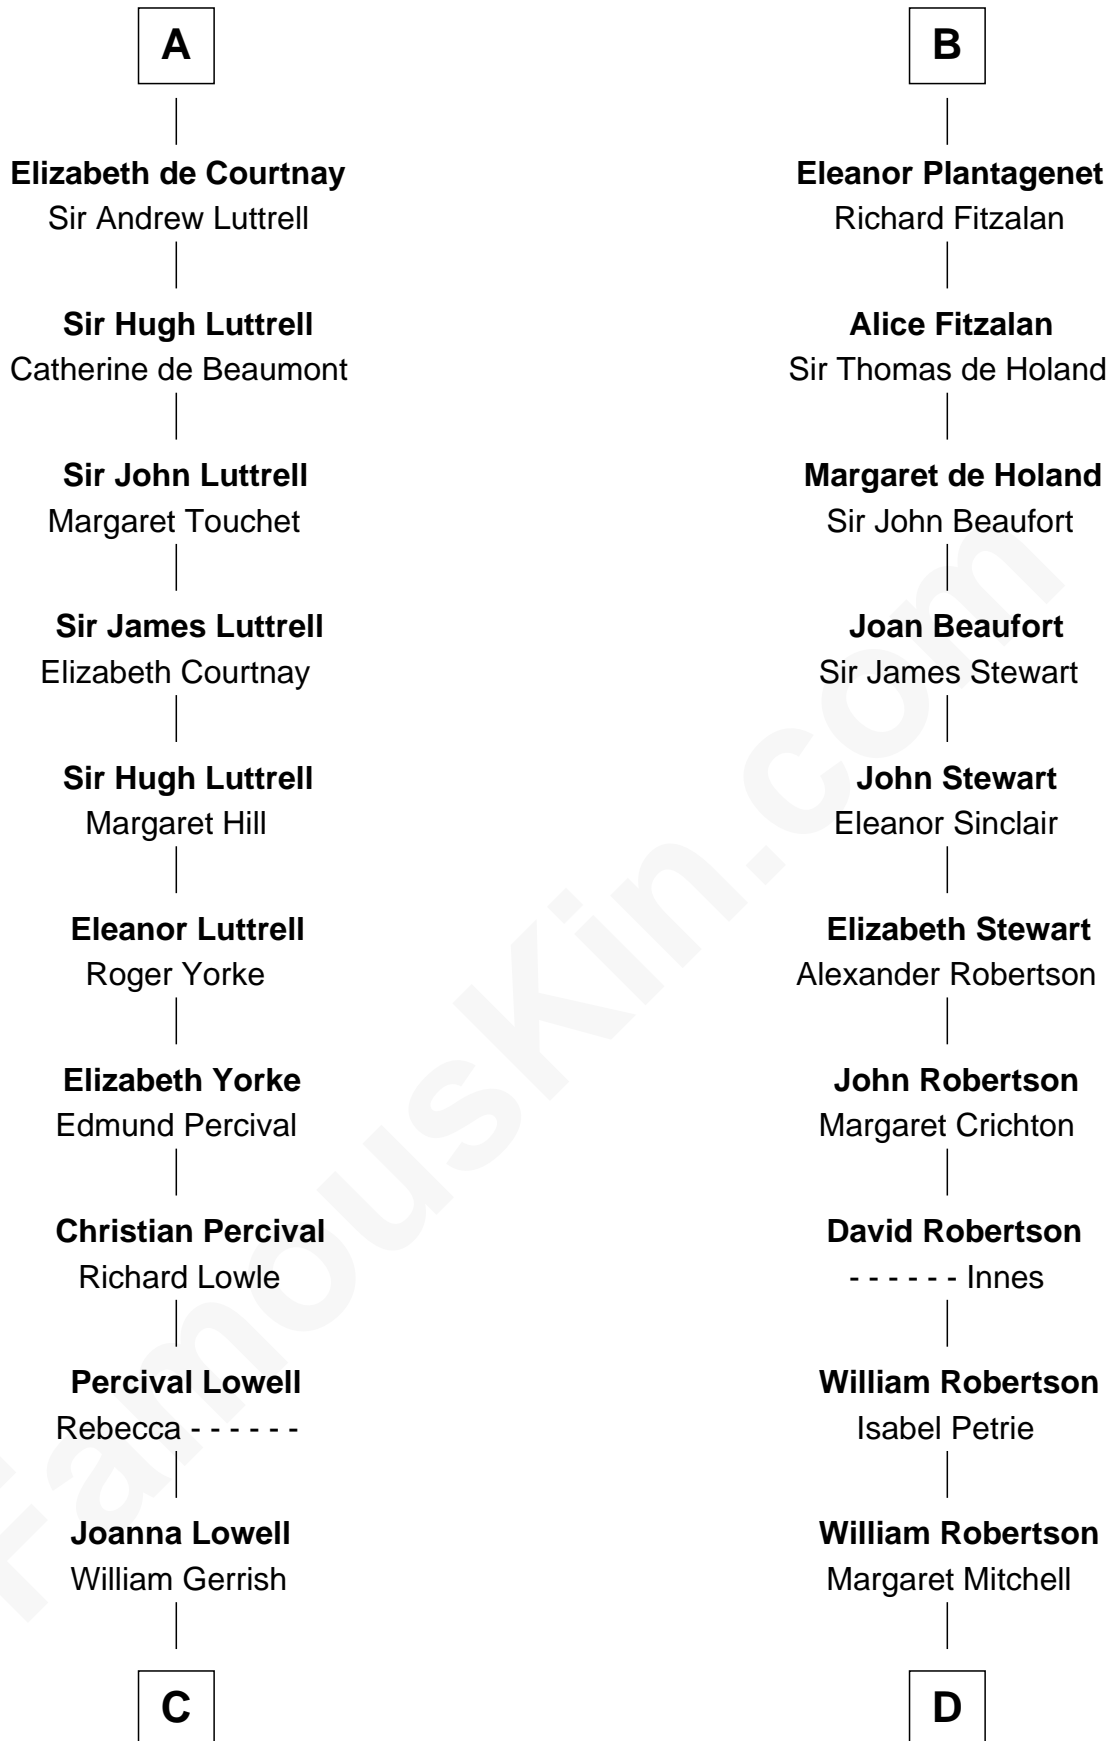

# FamousKin.com Relationship Chart of

**Ichabod Goodwin**

*27th Governor of New Hampshire*

**19th cousin 2 times removed of**

**Patrick Henry**

*1st and 6th Governor of Virginia*

**C**

**John Gerrish**  
Elizabeth Waldron

**Col. Timothy Gerrish**  
Sarah Elliot

**Col. Joseph Gerrish**  
Anna Thompson

**Anna Thompson Gerrish**  
Samuel Goodwin

**Ichabod Goodwin**  
*27th Governor of New Hampshire*

**D**

**Jean Robertson**  
Alexander Henry