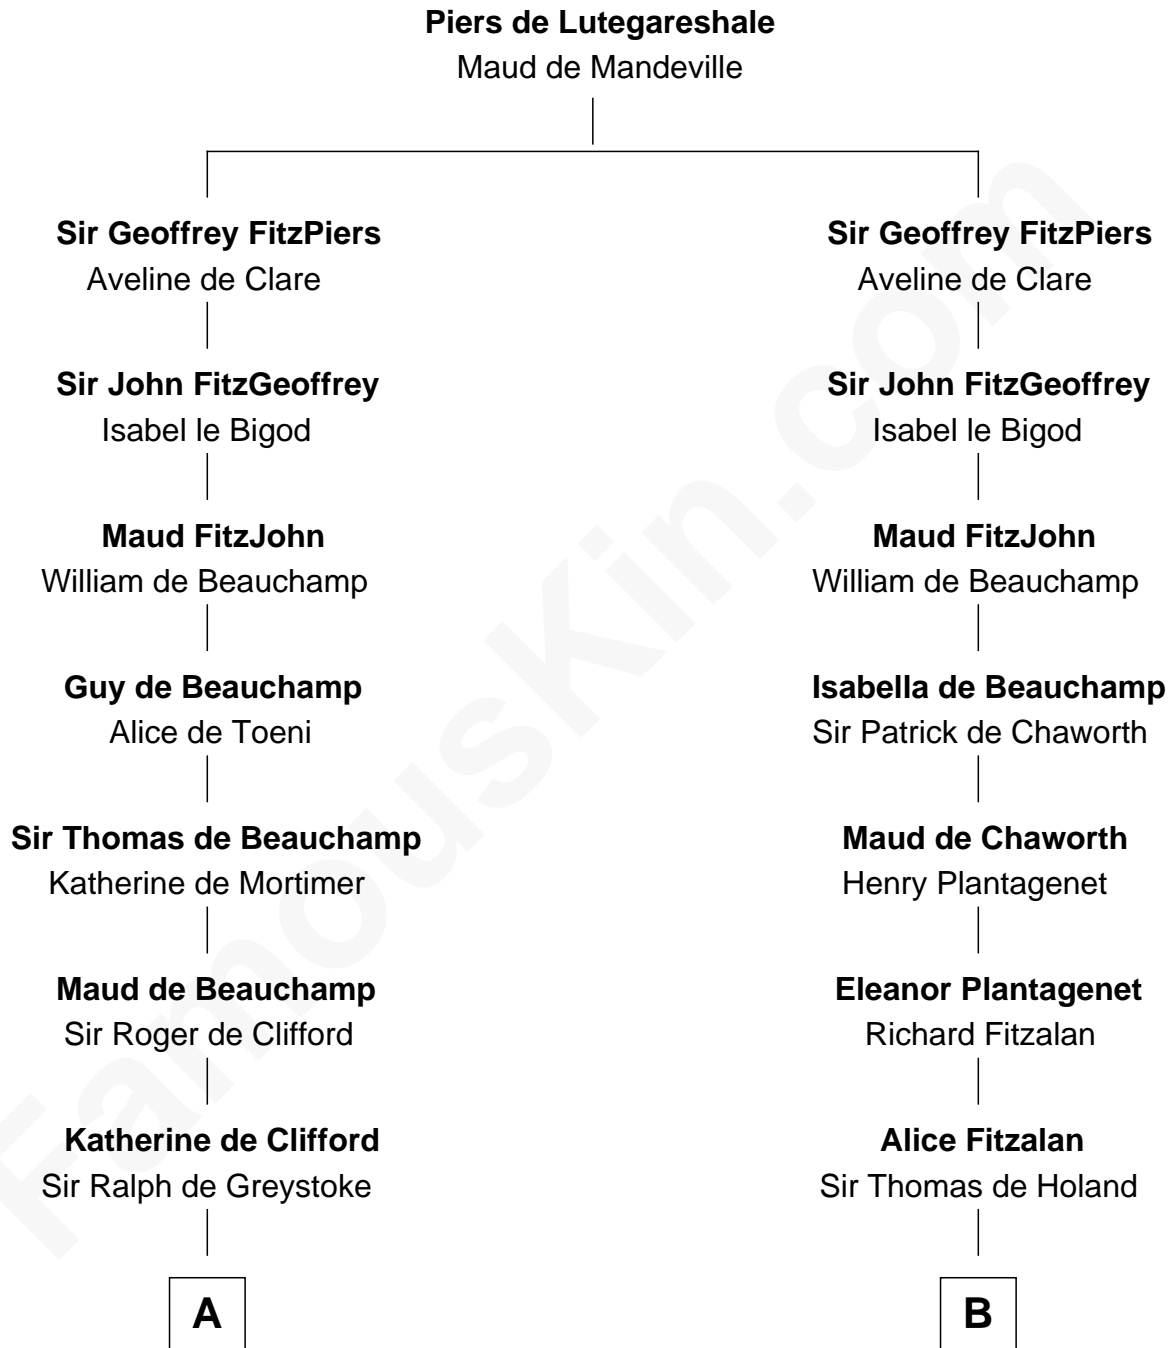

# FamousKin.com Relationship Chart of

**Ichabod Goodwin**

*27th Governor of New Hampshire*

**17th cousin 4 times removed of**

**Patrick Henry**

*1st and 6th Governor of Virginia*

**C**

—  
**Mary Frost**

John Hill

—  
**Elisha Hill**

Mary Plaisted

—  
**Hannah Hill**

Dominicus Goodwin

—  
**Samuel Goodwin**

Anna Thompson Gerrish

—  
**Ichabod Goodwin**

*27th Governor of New Hampshire*