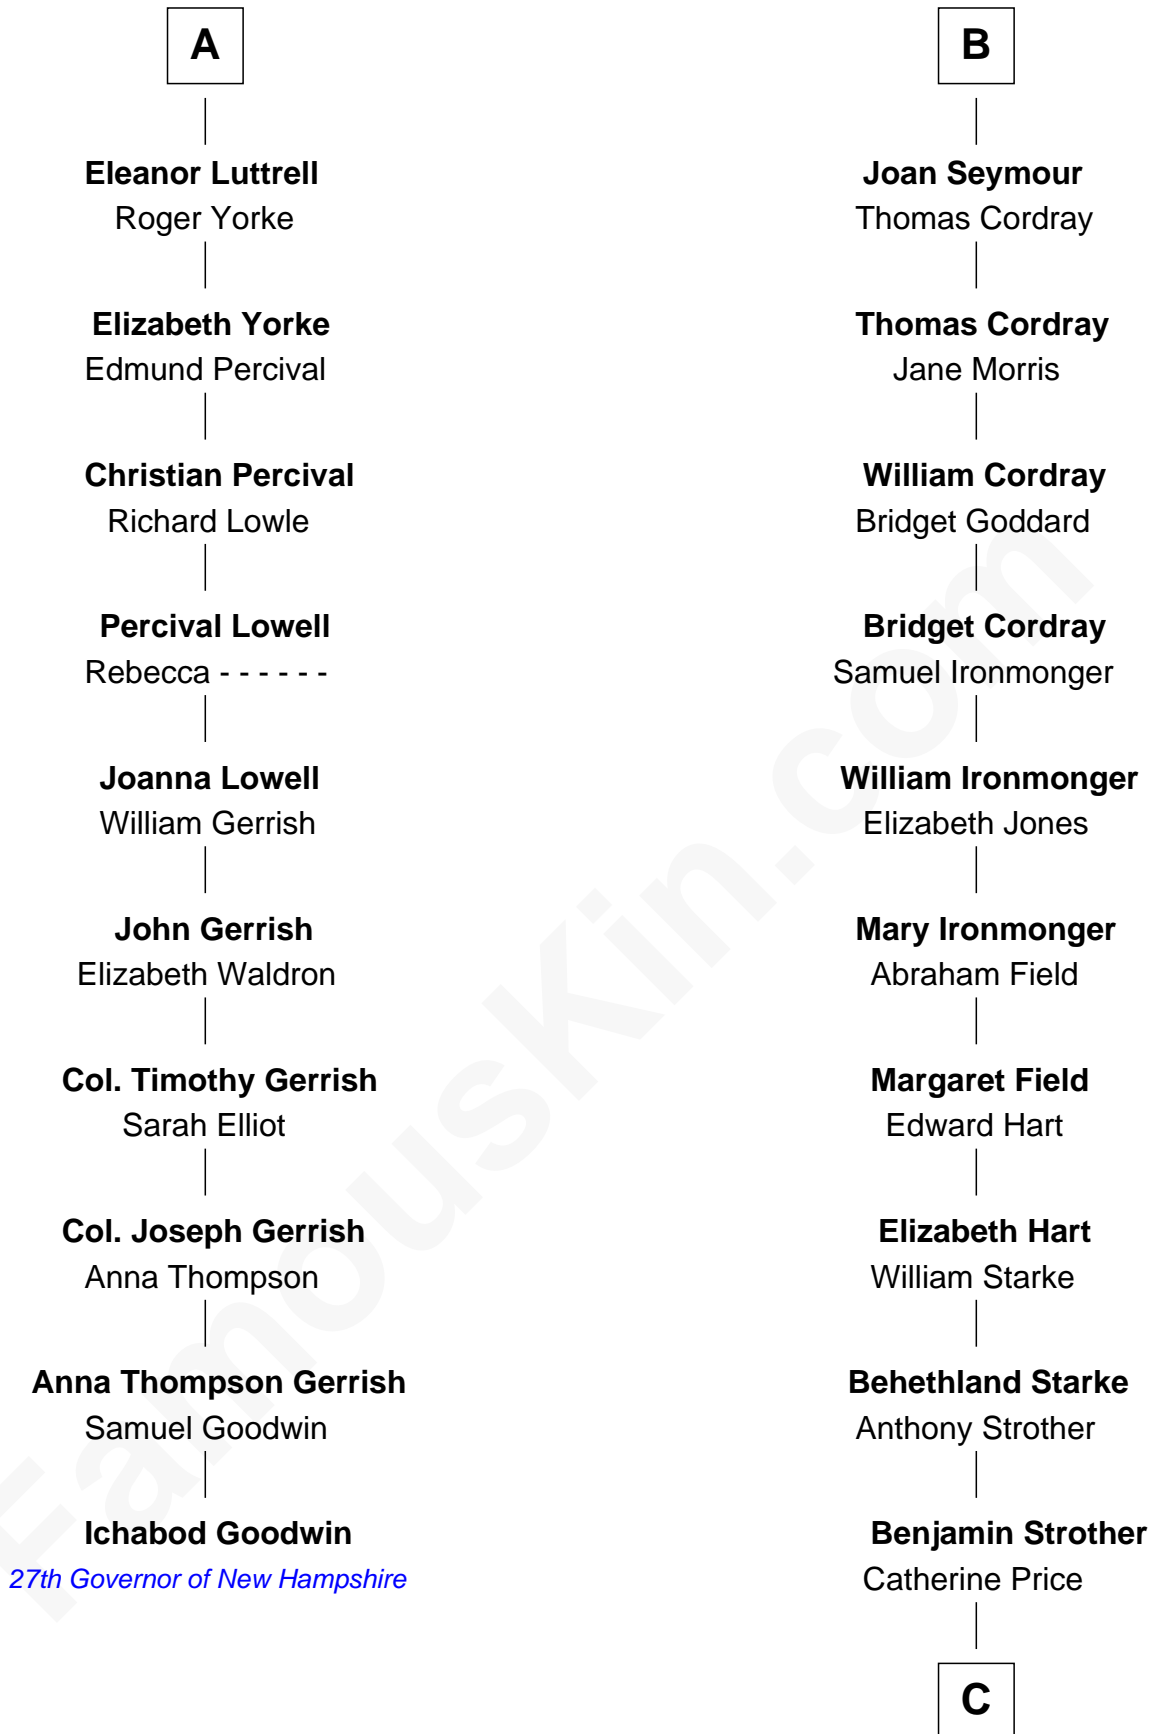

FamousKin.com Relationship Chart of

Ichabod Goodwin

27th Governor of New Hampshire

16th cousin 5 times removed of

Randolph Scott

Movie Actor

Sir Hugh de Courtenay

Eleanor le Despencer

John St. John

Margaret St. John

John de Beauchamp

Cecily de Beauchamp

Sir Roger de Seymour

Sir William de Seymour

Margaret de Brockbury

Sir Roger Seymour

Maud Sturmy

Sir John Seymour

Isabel Williams

Roger Seymour

Sibyl Harden

B

C

—
Catherine Price Strother

Joseph Minor Crane

—
John William Crane

Margaret Ann Sadler

—
Joseph Minor Crane

Lavinia Lionberger

—
Lucy Lionberger Crane

George Grant Scott

—
Randolph Scott