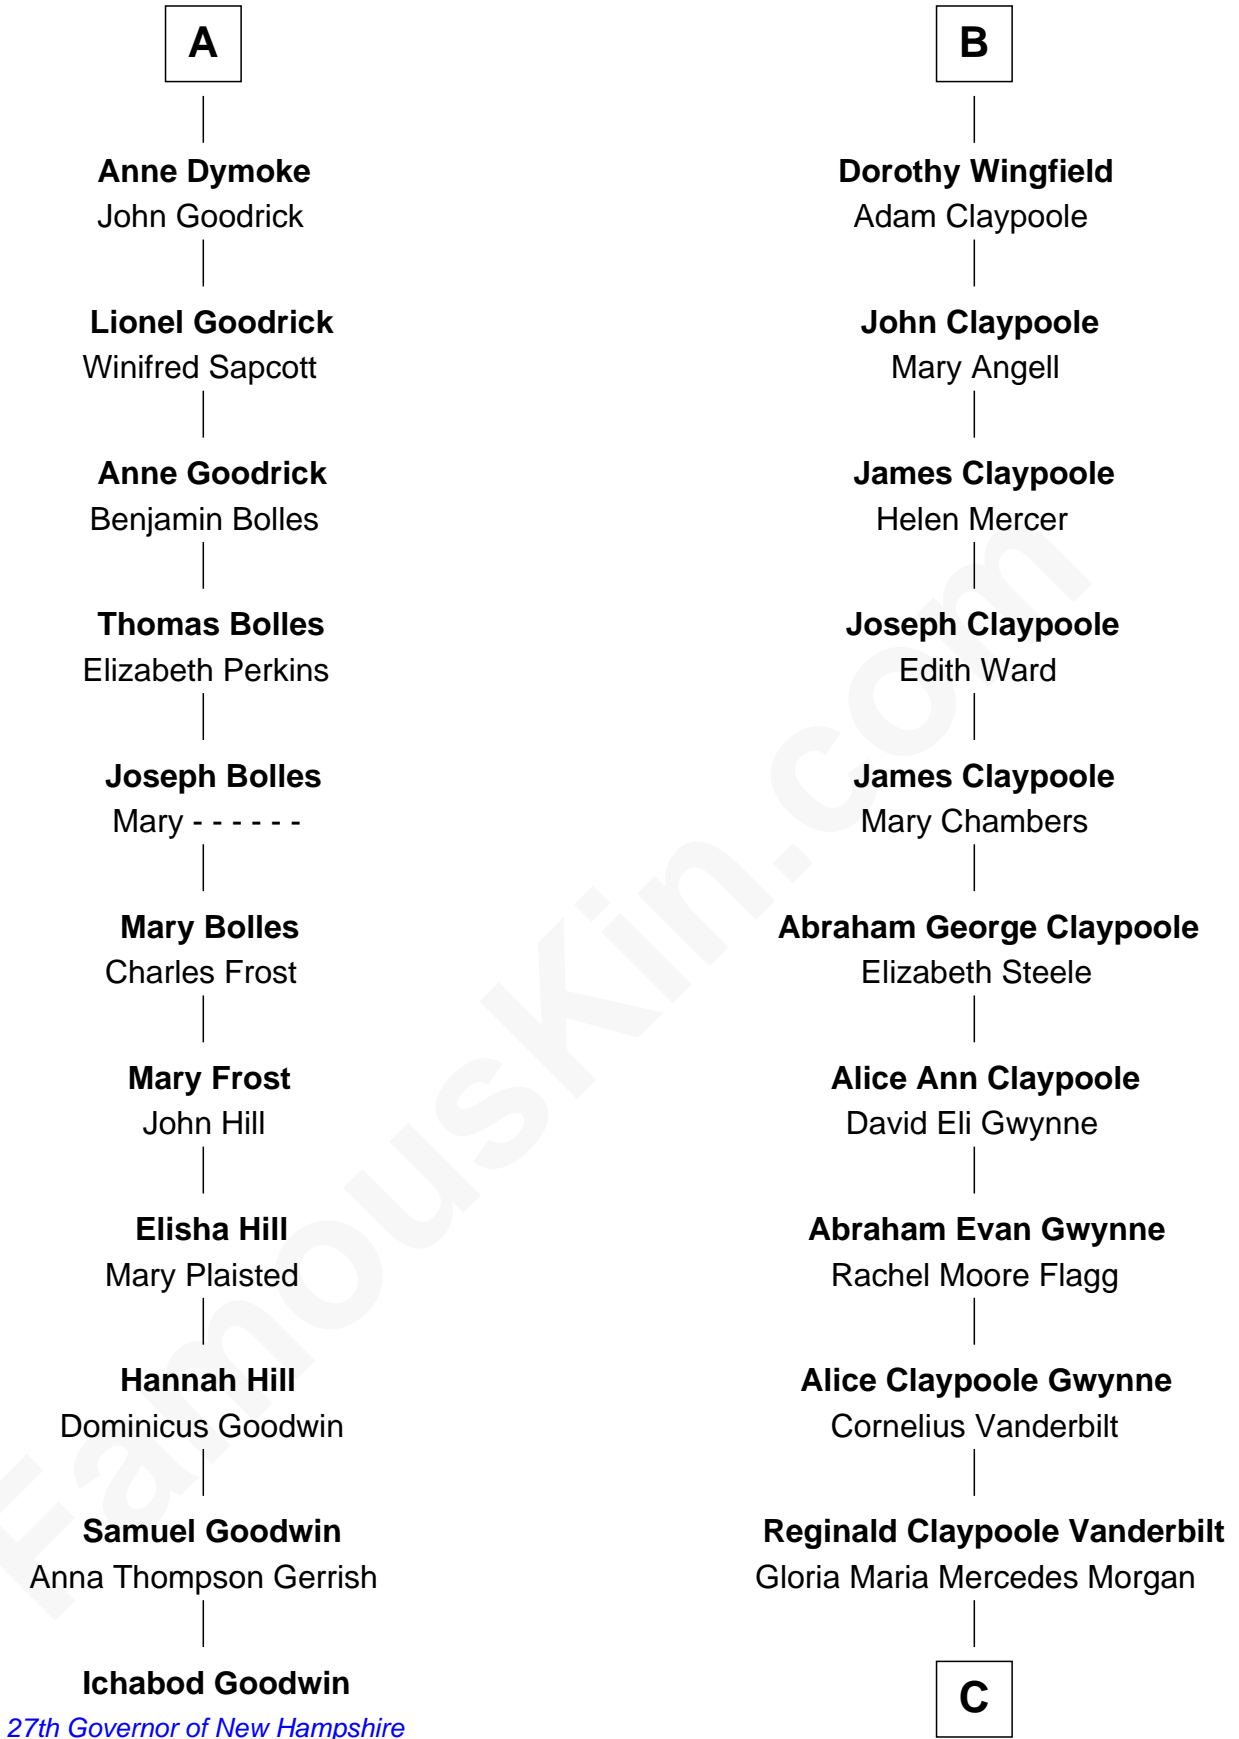

FamousKin.com Relationship Chart of

Ichabod Goodwin

27th Governor of New Hampshire

17th cousin 1 time removed of

Anderson Cooper

Television Journalist

Bartholomew de Badlesmere

Margaret de Clare

Margery de Badlesmere

Sir William de Ros

Maud de Roos

John de Welles

John de Welles

Eleanor de Mowbray

Eudo de Welles

Maud de Greystoke

Sir William de Bohun

Elizabeth de Bohun

Sir Richard Fitzalan

Elizabeth Fitzalan

Sir Robert Goushill

Elizabeth Goushill

Sir Robert Wingfield

Sir Henry Wingfield

Elizabeth Rookes

Robert Wingfield

Margery Quarles

Robert Wingfield

Elizabeth Cecil

B

|
Gloria Laura Morgan Vanderbilt

Wyatt Emory Cooper