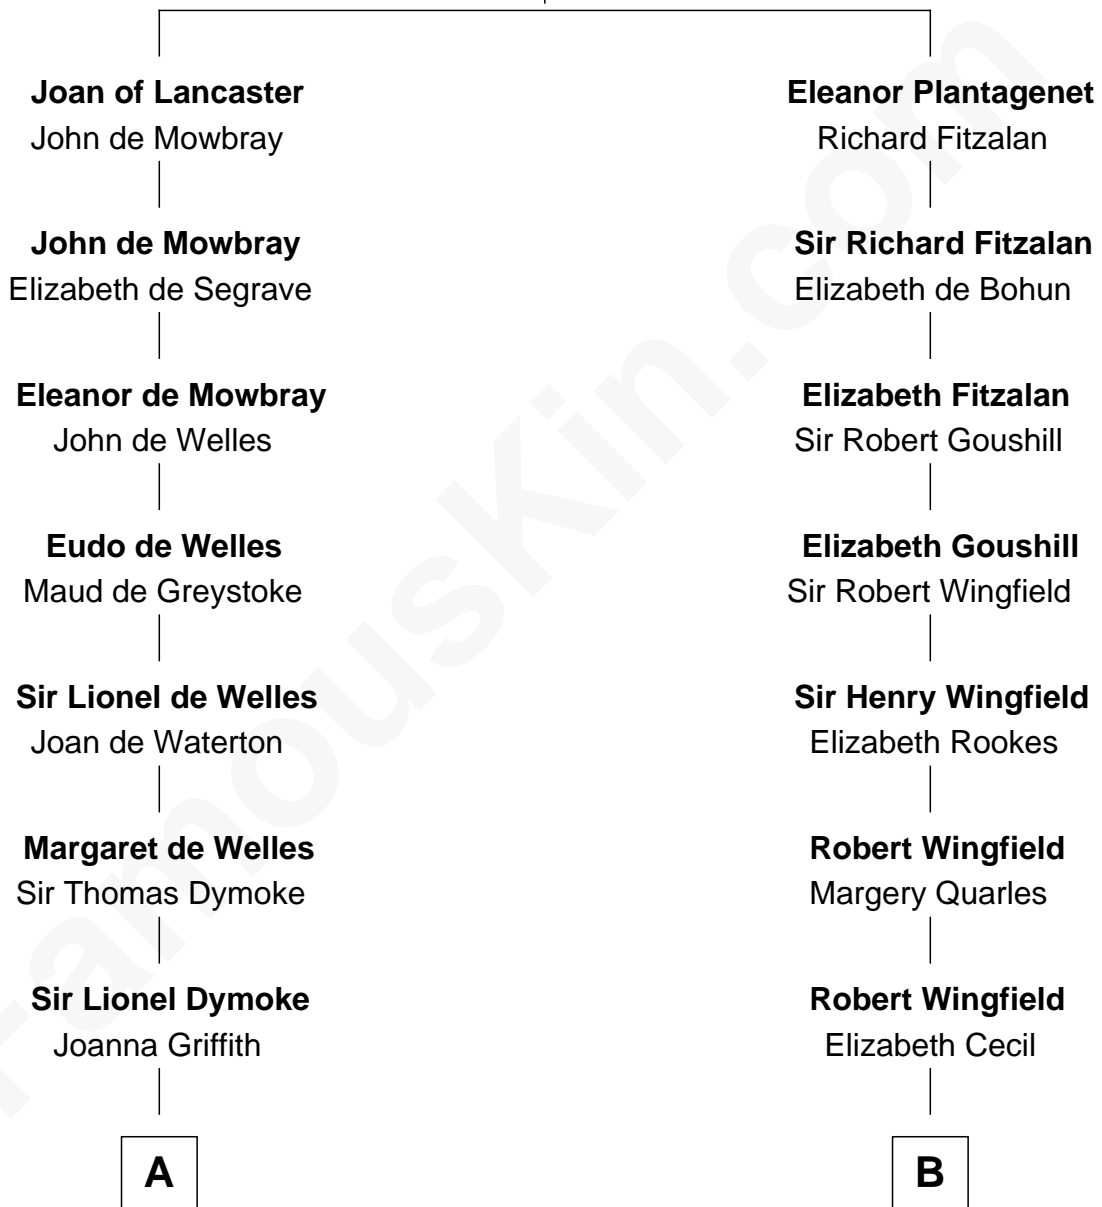

FamousKin.com Relationship Chart of

Ichabod Goodwin

27th Governor of New Hampshire

17th cousin of

Gloria Vanderbilt

Fashion Designer

Henry Plantagenet
Maud de Chaworth

A

Hannah Hill
Dominicus Goodwin

Samuel Goodwin
Anna Thompson Gerrish

Ichabod Goodwin
27th Governor of New Hampshire

B

Dorothy Wingfield
Adam Claypoole

John Claypoole
Mary Angell

James Claypoole
Helen Mercer

Joseph Claypoole
Edith Ward