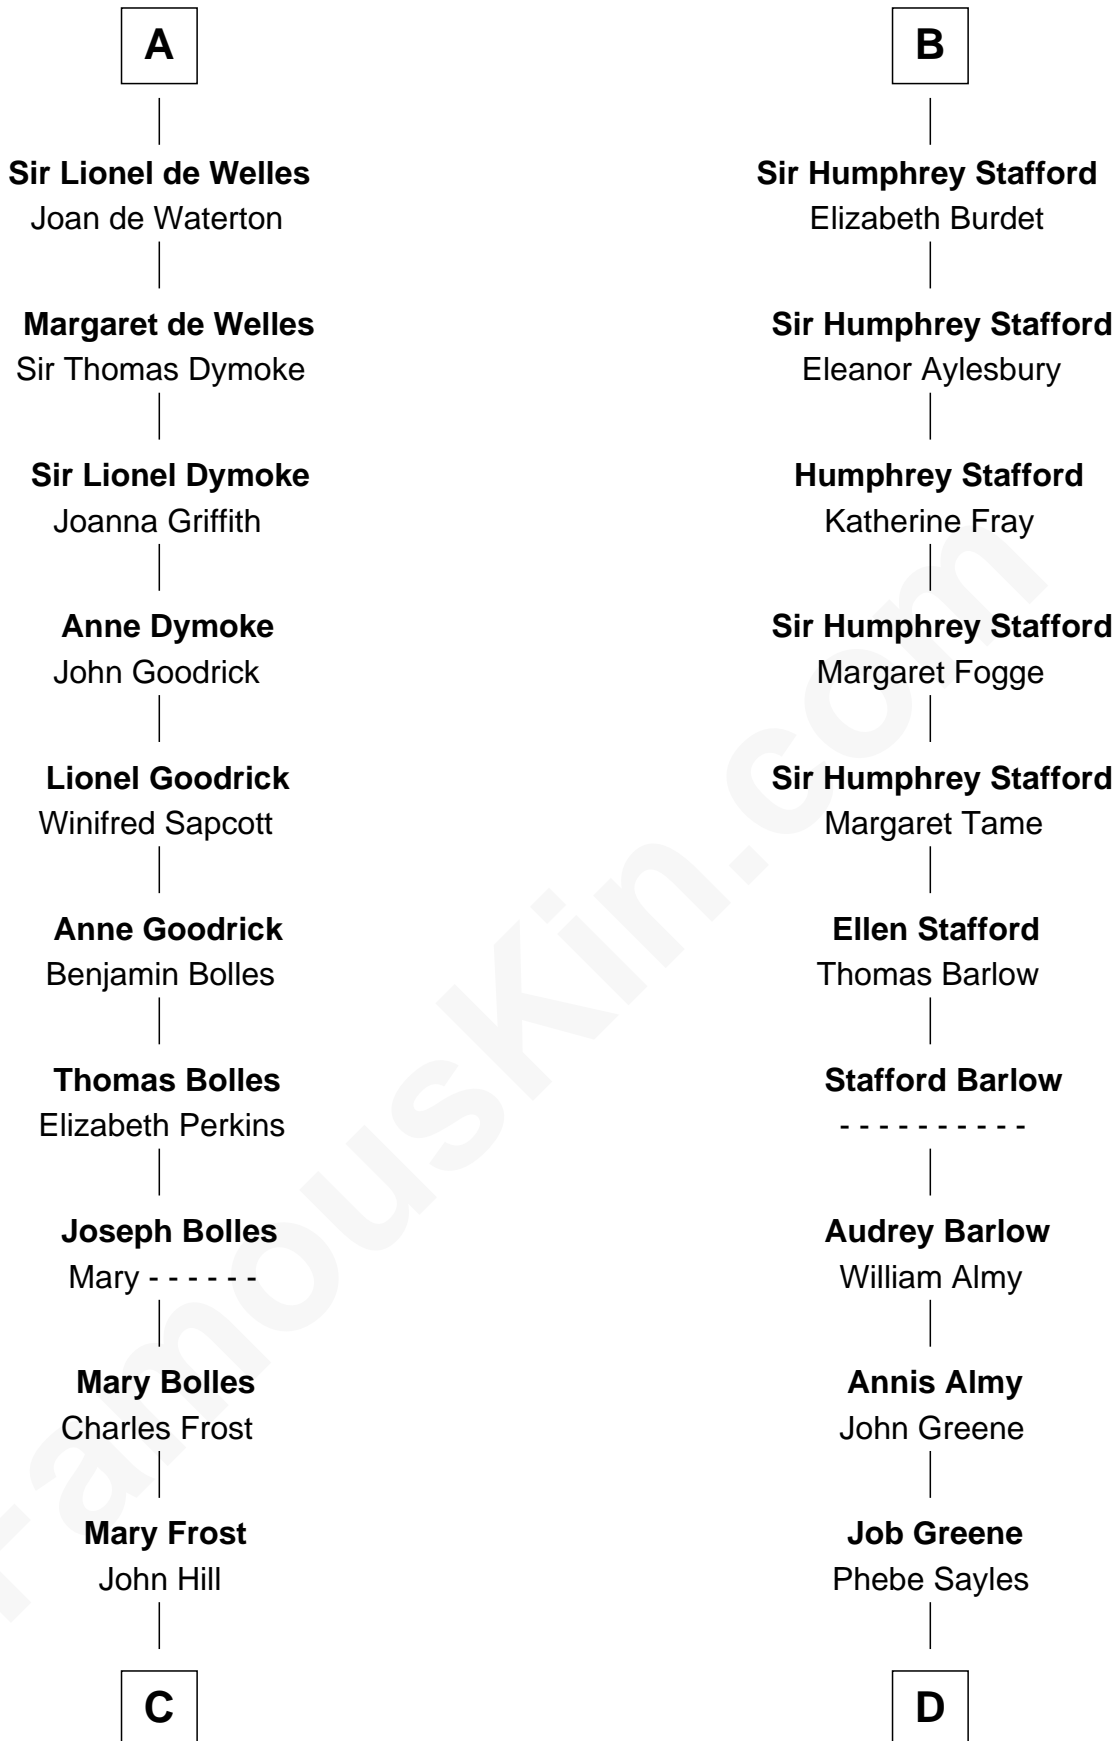

FamousKin.com Relationship Chart of

Ichabod Goodwin

27th Governor of New Hampshire

20th cousin 1 time removed of

Julia (Ward) Howe

Author of "The Battle Hymn of the Republic"

C

Elisha Hill

Mary Plaisted

Hannah Hill

Dominicus Goodwin

Samuel Goodwin

Anna Thompson Gerrish

Ichabod Goodwin

27th Governor of New Hampshire

D

Deborah Greene

Simon Ray

Anna Ray

Samuel Ward

Samuel Ward

Phebe Greene

Samuel Ward

Julia Rush Cutler