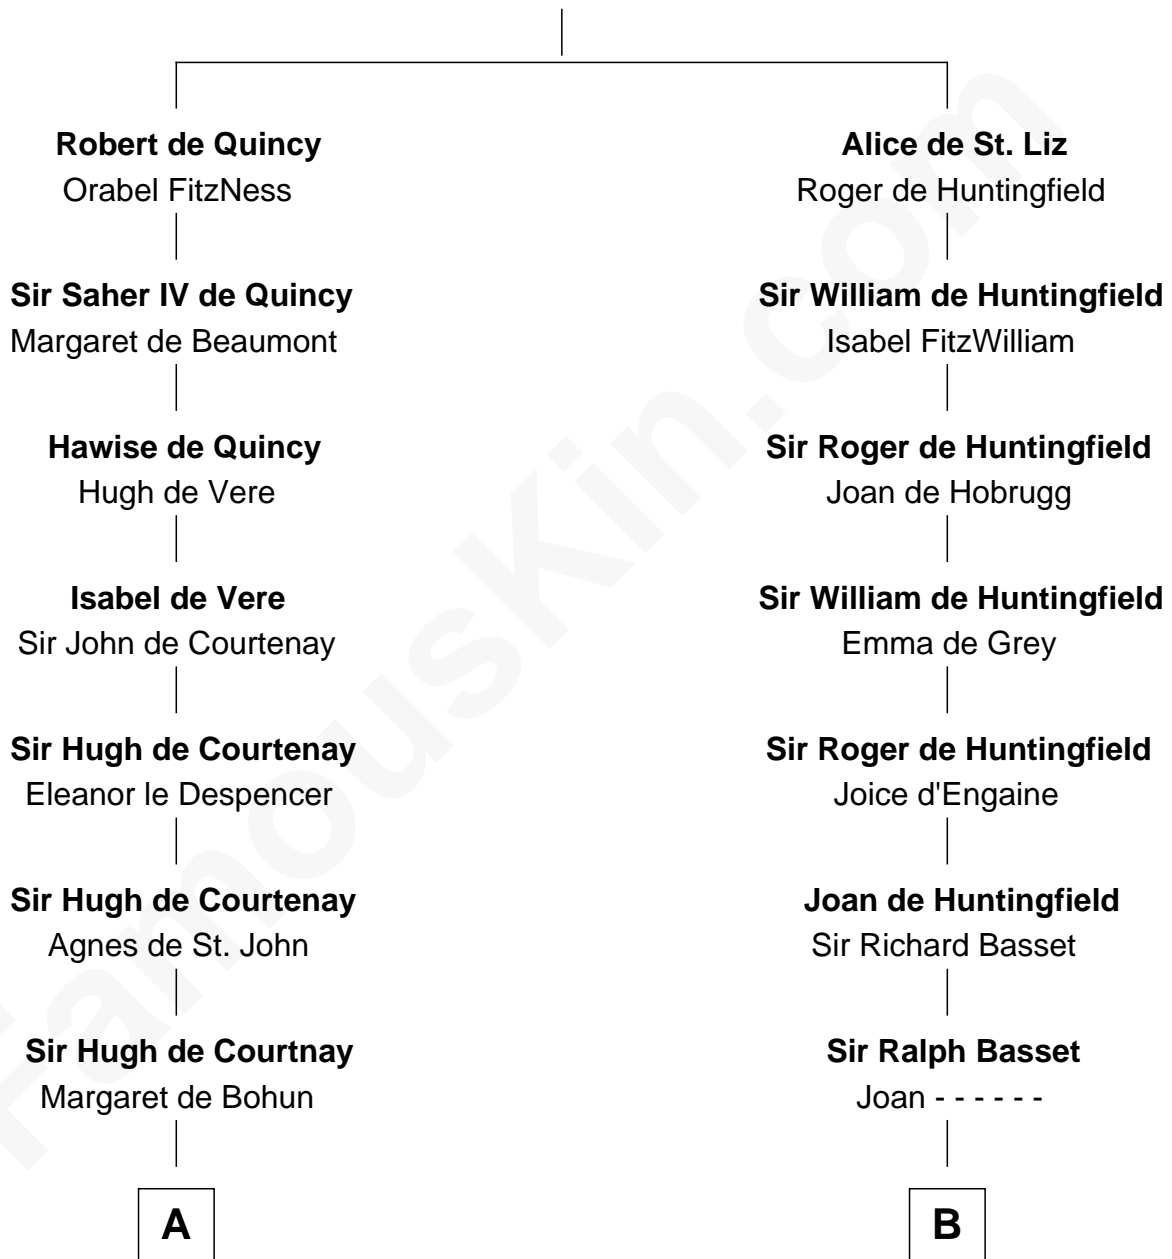

# FamousKin.com Relationship Chart of

**Ichabod Goodwin**

*27th Governor of New Hampshire*

20th cousin 1 time removed of

**William Greene**

*2nd Governor of Rhode Island*

**Saher I de Quincy**

Maud de St. Liz

**C**

**John Gerrish**  
Elizabeth Waldron

**Col. Timothy Gerrish**  
Sarah Elliot

**Col. Joseph Gerrish**  
Anna Thompson

**Anna Thompson Gerrish**  
Samuel Goodwin

**Ichabod Goodwin**  
*27th Governor of New Hampshire*

**D**

**Annis Almy**  
John Greene

**Samuel Greene**  
Mary Gorton

**William Greene**  
Catharine Greene

**William Greene**  
*2nd Governor of Rhode Island*