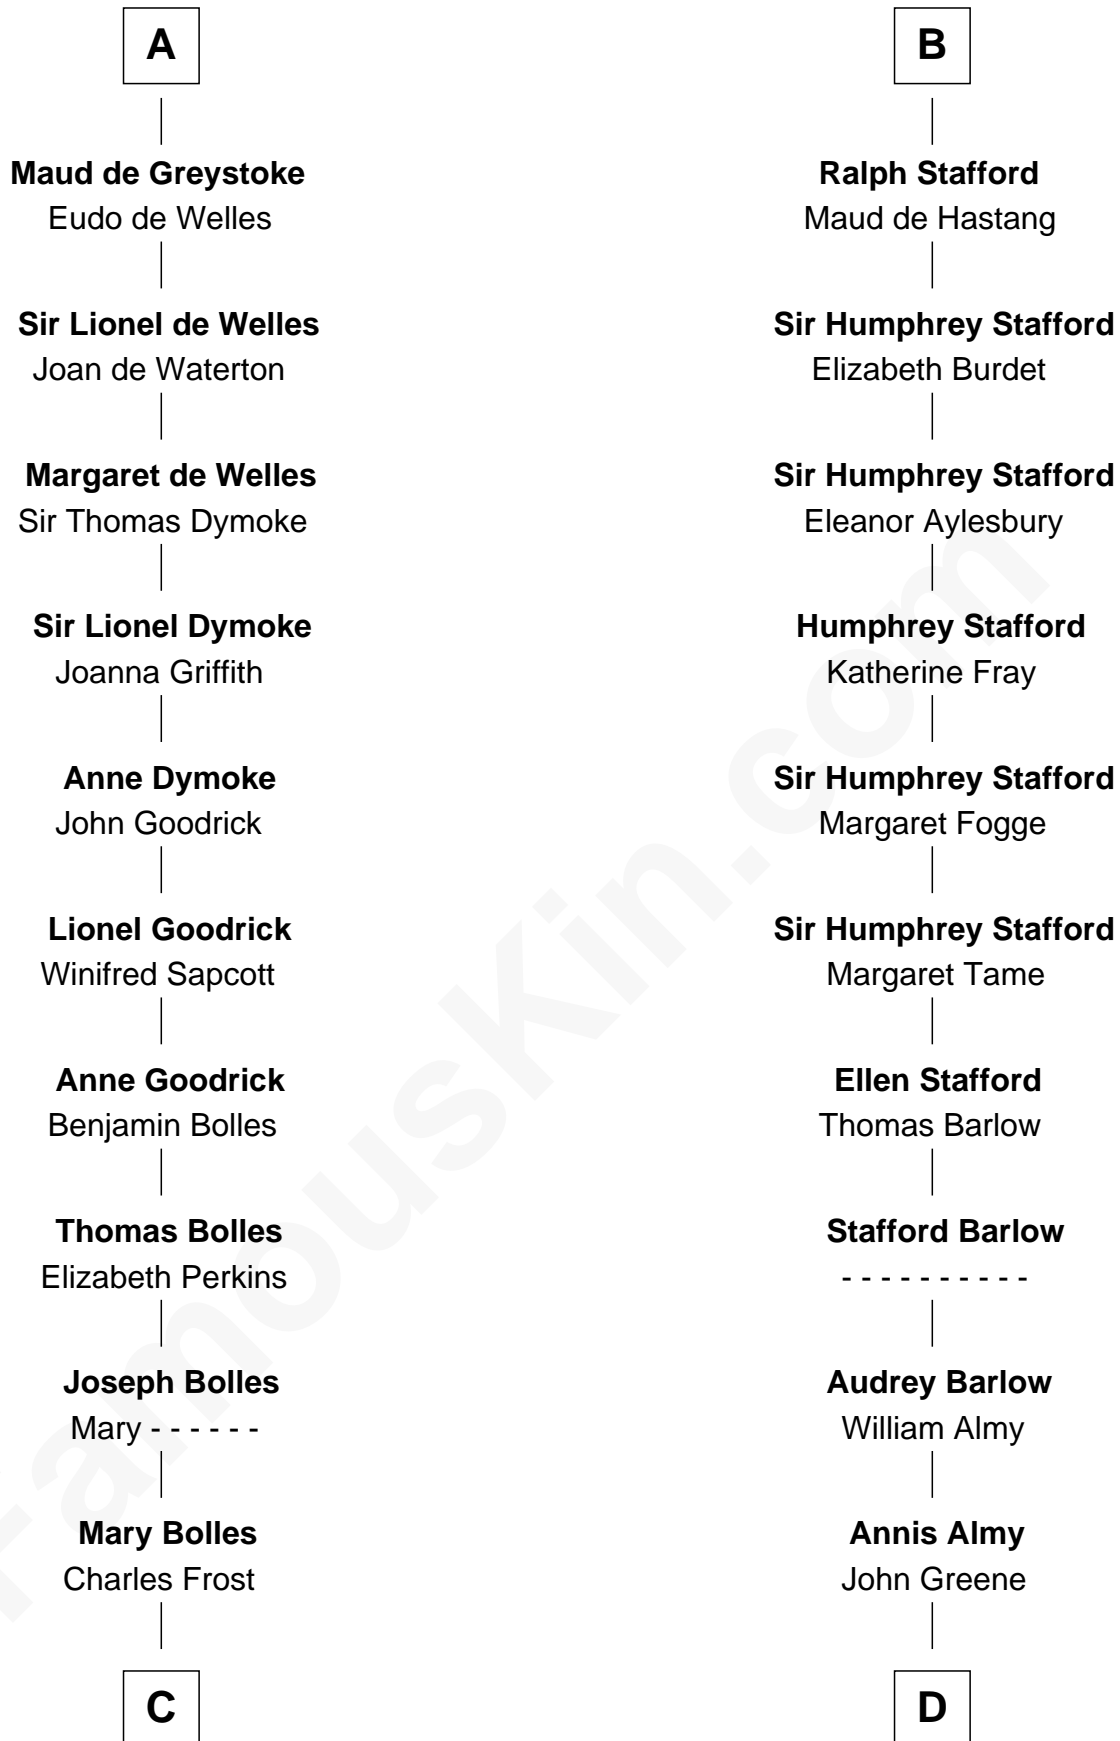

FamousKin.com Relationship Chart of

Ichabod Goodwin

27th Governor of New Hampshire

19th cousin 2 times removed of

William Greene

2nd Governor of Rhode Island

C

Mary Frost

John Hill

Elisha Hill

Mary Plaisted

Hannah Hill

Dominicus Goodwin

Samuel Goodwin

Anna Thompson Gerrish

Ichabod Goodwin

27th Governor of New Hampshire

D

Samuel Greene

Mary Gorton

William Greene

Catharine Greene

William Greene

2nd Governor of Rhode Island