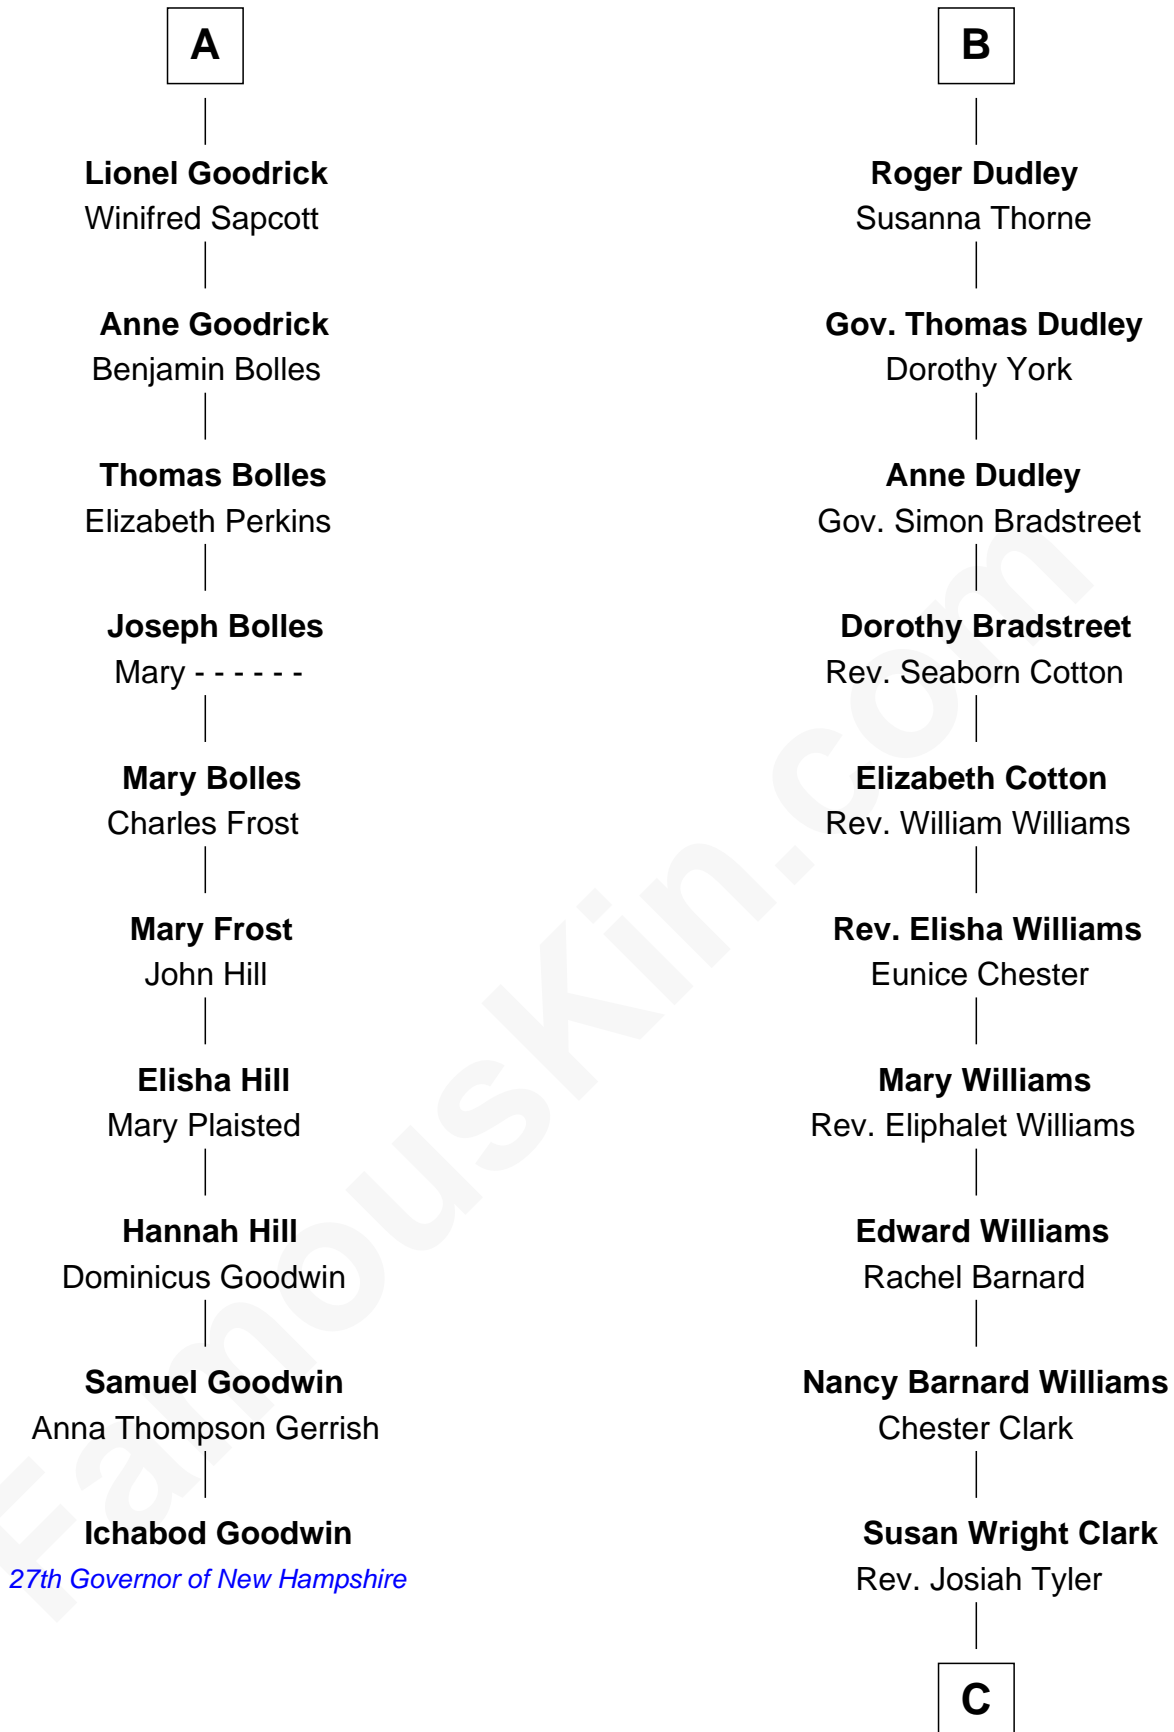

## Relationship Chart of

### Ichabod Goodwin

27th Governor of New Hampshire

16th cousin 5 times removed of

**Kate Upton**

Sports Illustrated Swimsuit Cover Model

C

**William Chester Tyler**

Laura Leland Brooks

**Margaret Hastings Tyler**

Charles Henry Vial

**Elizabeth Brooks Vial**

Stephen Edward Upton

**Jefferson Matthew Upton**

Shelley Fawn Davis

**Kate Upton**

*Model and Actress*