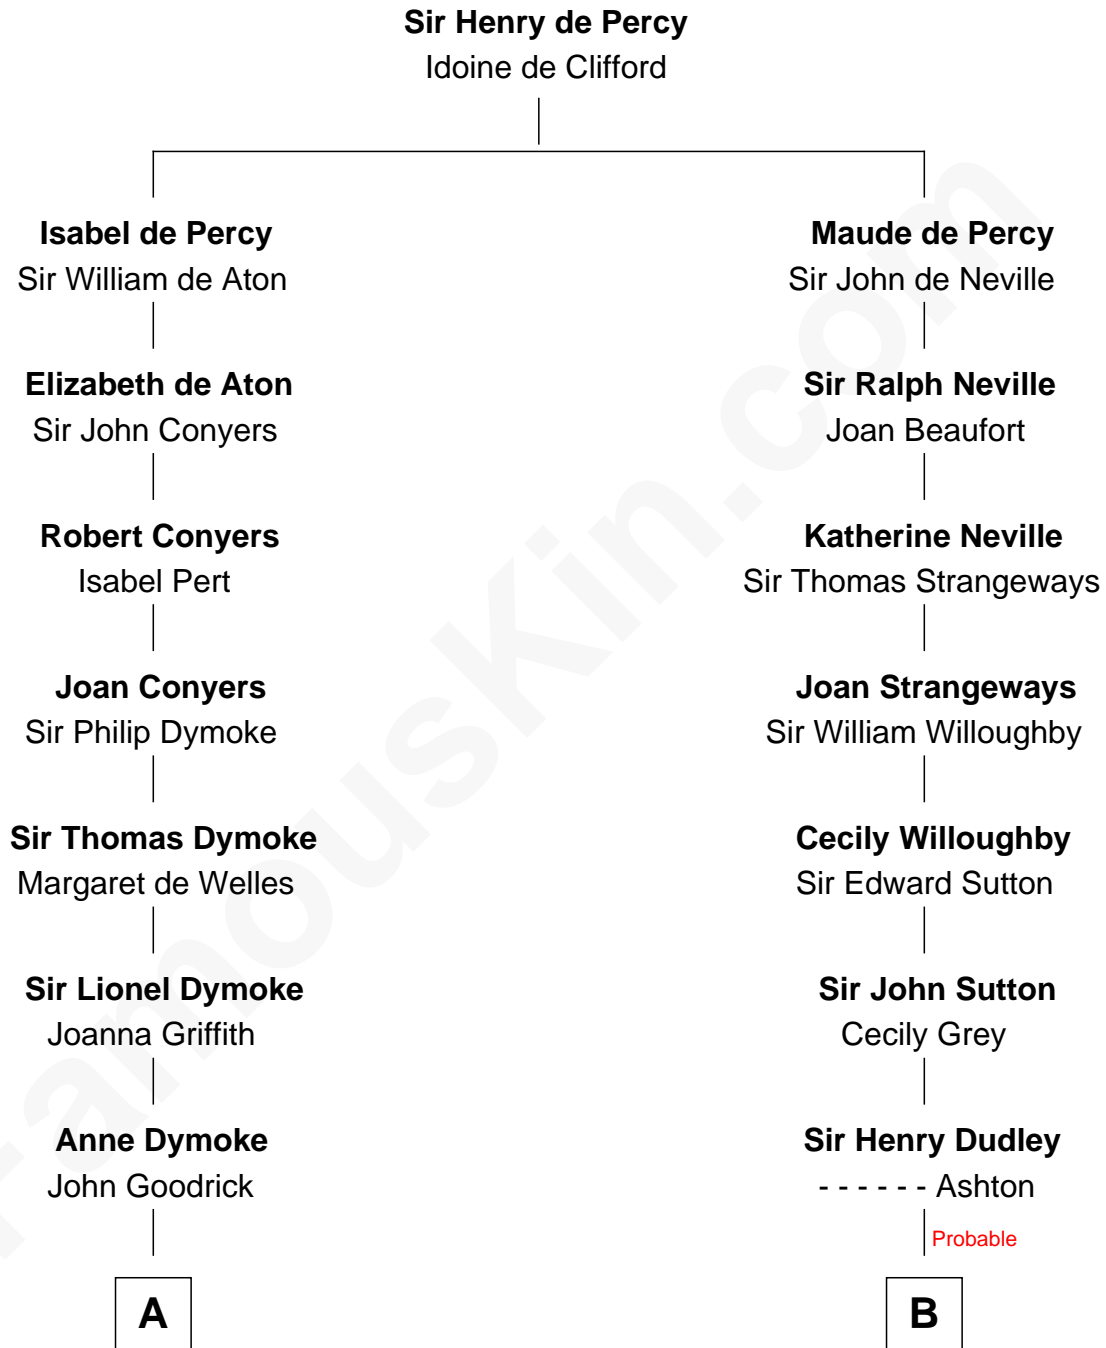

FamousKin.com

Relationship Chart of

Ichabod Goodwin

27th Governor of New Hampshire

16th cousin 5 times removed of

Kate Upton

Sports Illustrated Swimsuit Cover Model

C

William Chester Tyler

Laura Leland Brooks

Margaret Hastings Tyler

Charles Henry Vial

Elizabeth Brooks Vial

Stephen Edward Upton

Jefferson Matthew Upton

Shelley Fawn Davis