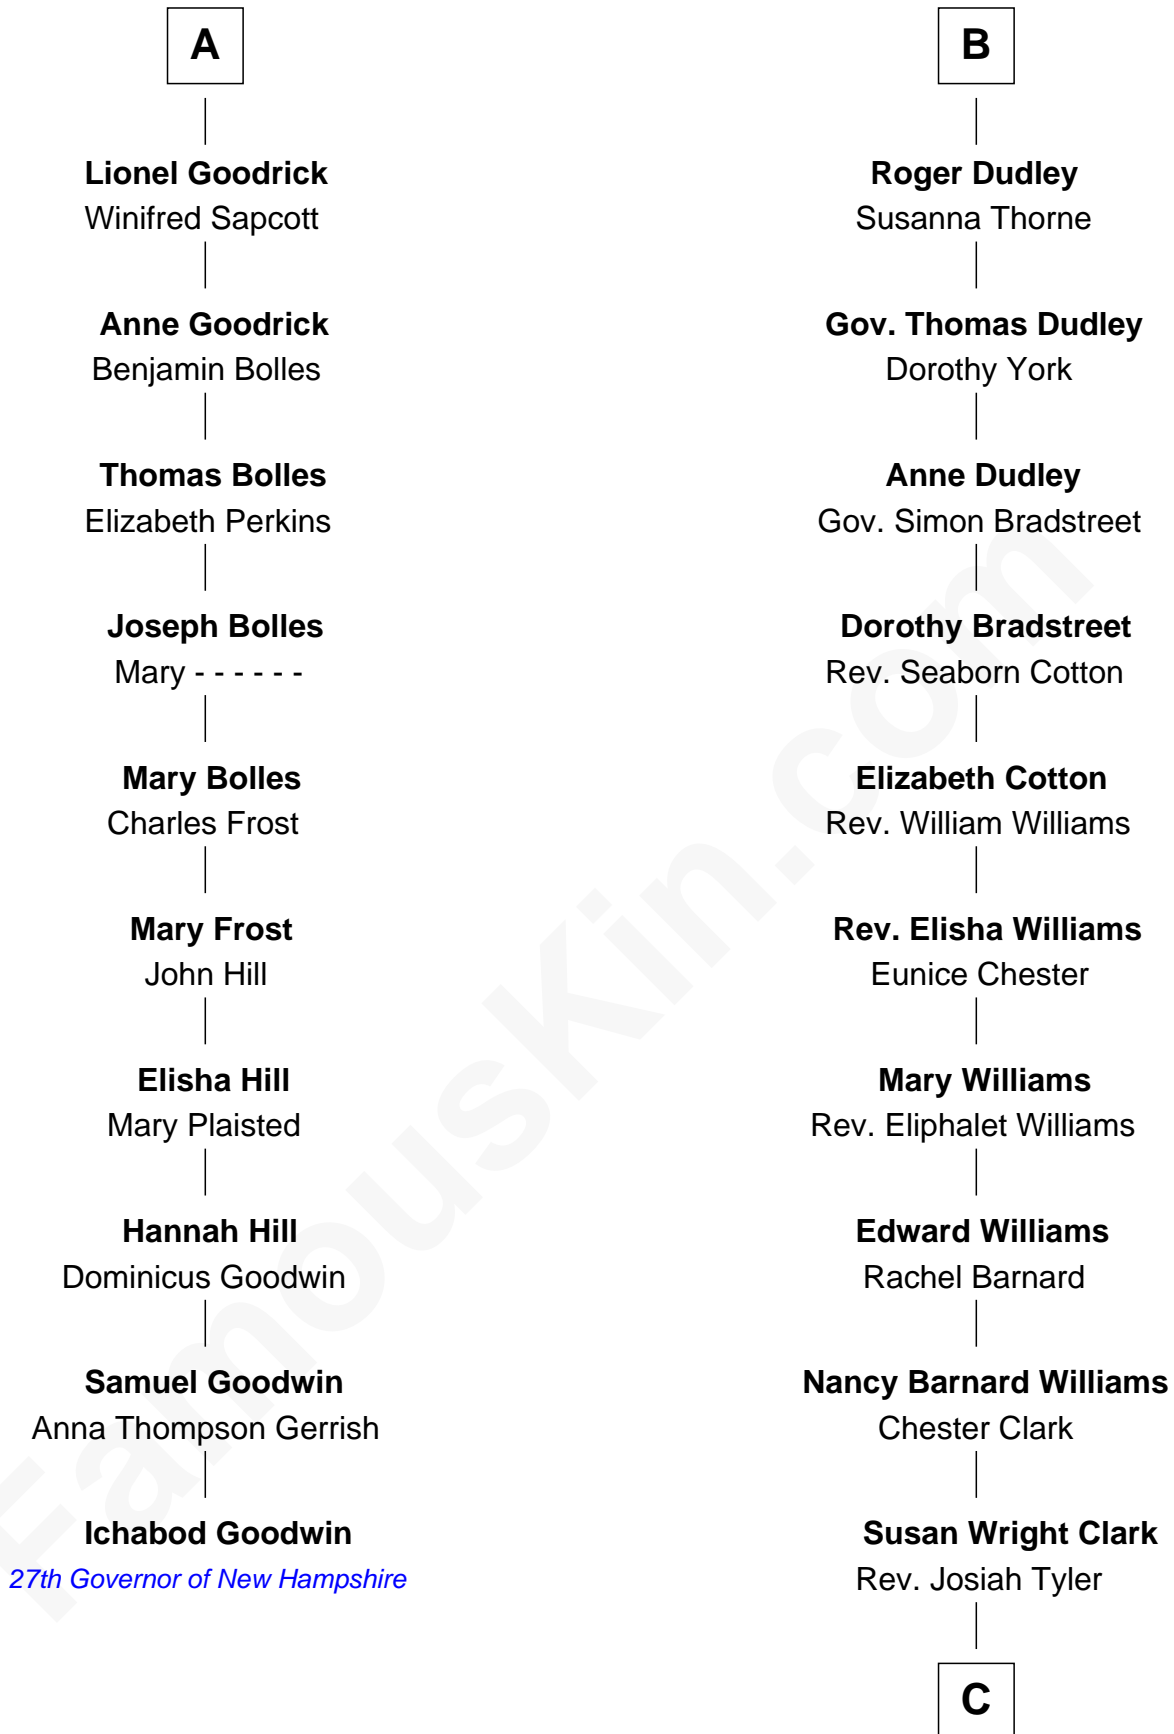

FamousKin.com

Relationship Chart of

Ichabod Goodwin

27th Governor of New Hampshire

16th cousin 5 times removed of

Kate Upton

Sports Illustrated Swimsuit Cover Model

C

William Chester Tyler

Laura Leland Brooks

Margaret Hastings Tyler

Charles Henry Vial

Elizabeth Brooks Vial

Stephen Edward Upton

Jefferson Matthew Upton

Shelley Fawn Davis