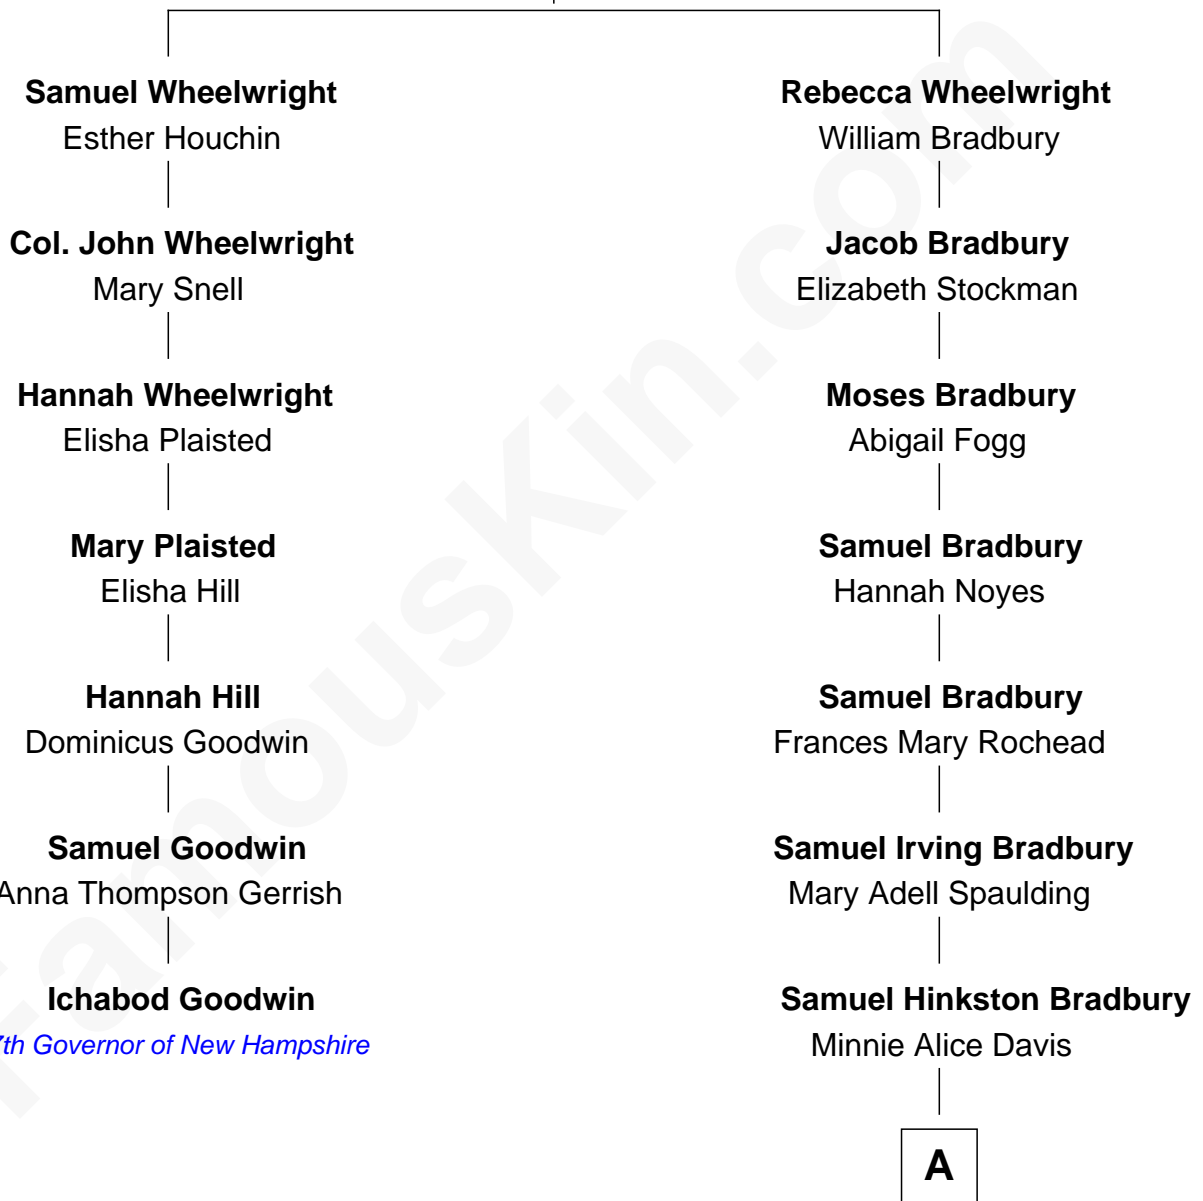

FamousKin.com Relationship Chart of

Ichabod Goodwin

27th Governor of New Hampshire

6th cousin 2 times removed of

Ray Bradbury

Author of The Martian Chronicles

Rev. John Wheelwright

Mary Hutchinson

A

Leonard Spaulding Bradbury

Esther Marie Moberg

Ray Bradbury

Author of The Martian Chronicles

FamousKin.com