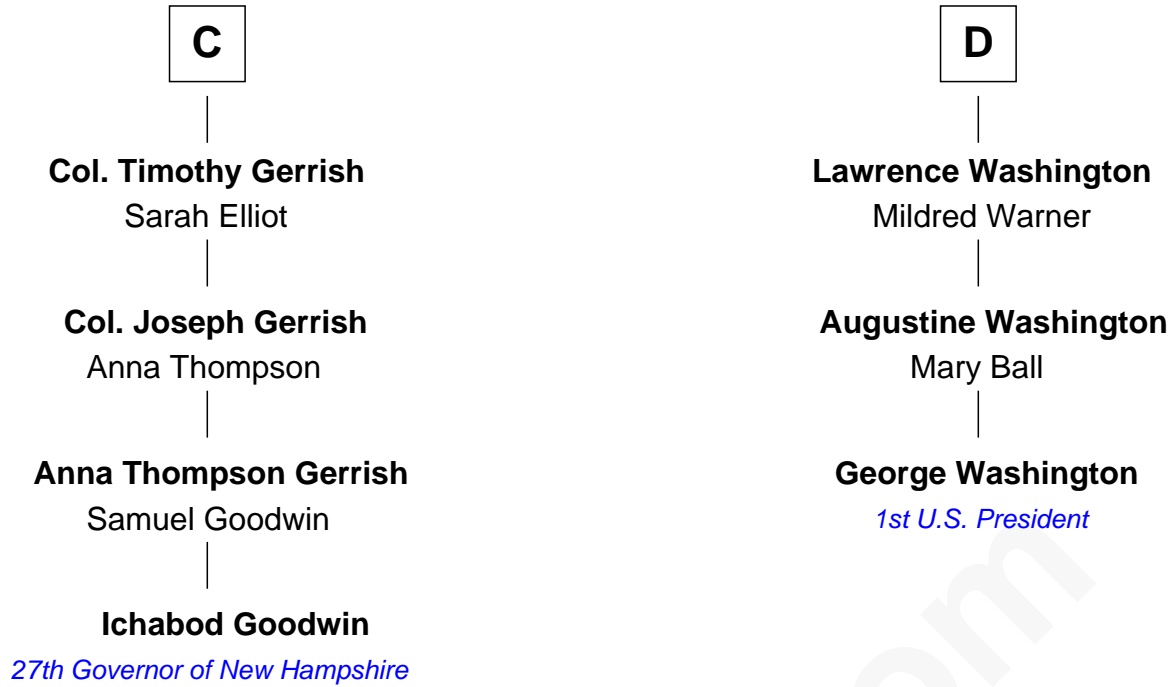

FamousKin.com Relationship Chart of

Ichabod Goodwin

27th Governor of New Hampshire

19th cousin 1 time removed of

George Washington

1st U.S. President

Sir Robert de Beaumont

Isabel de Vermandois

FamousKin.com