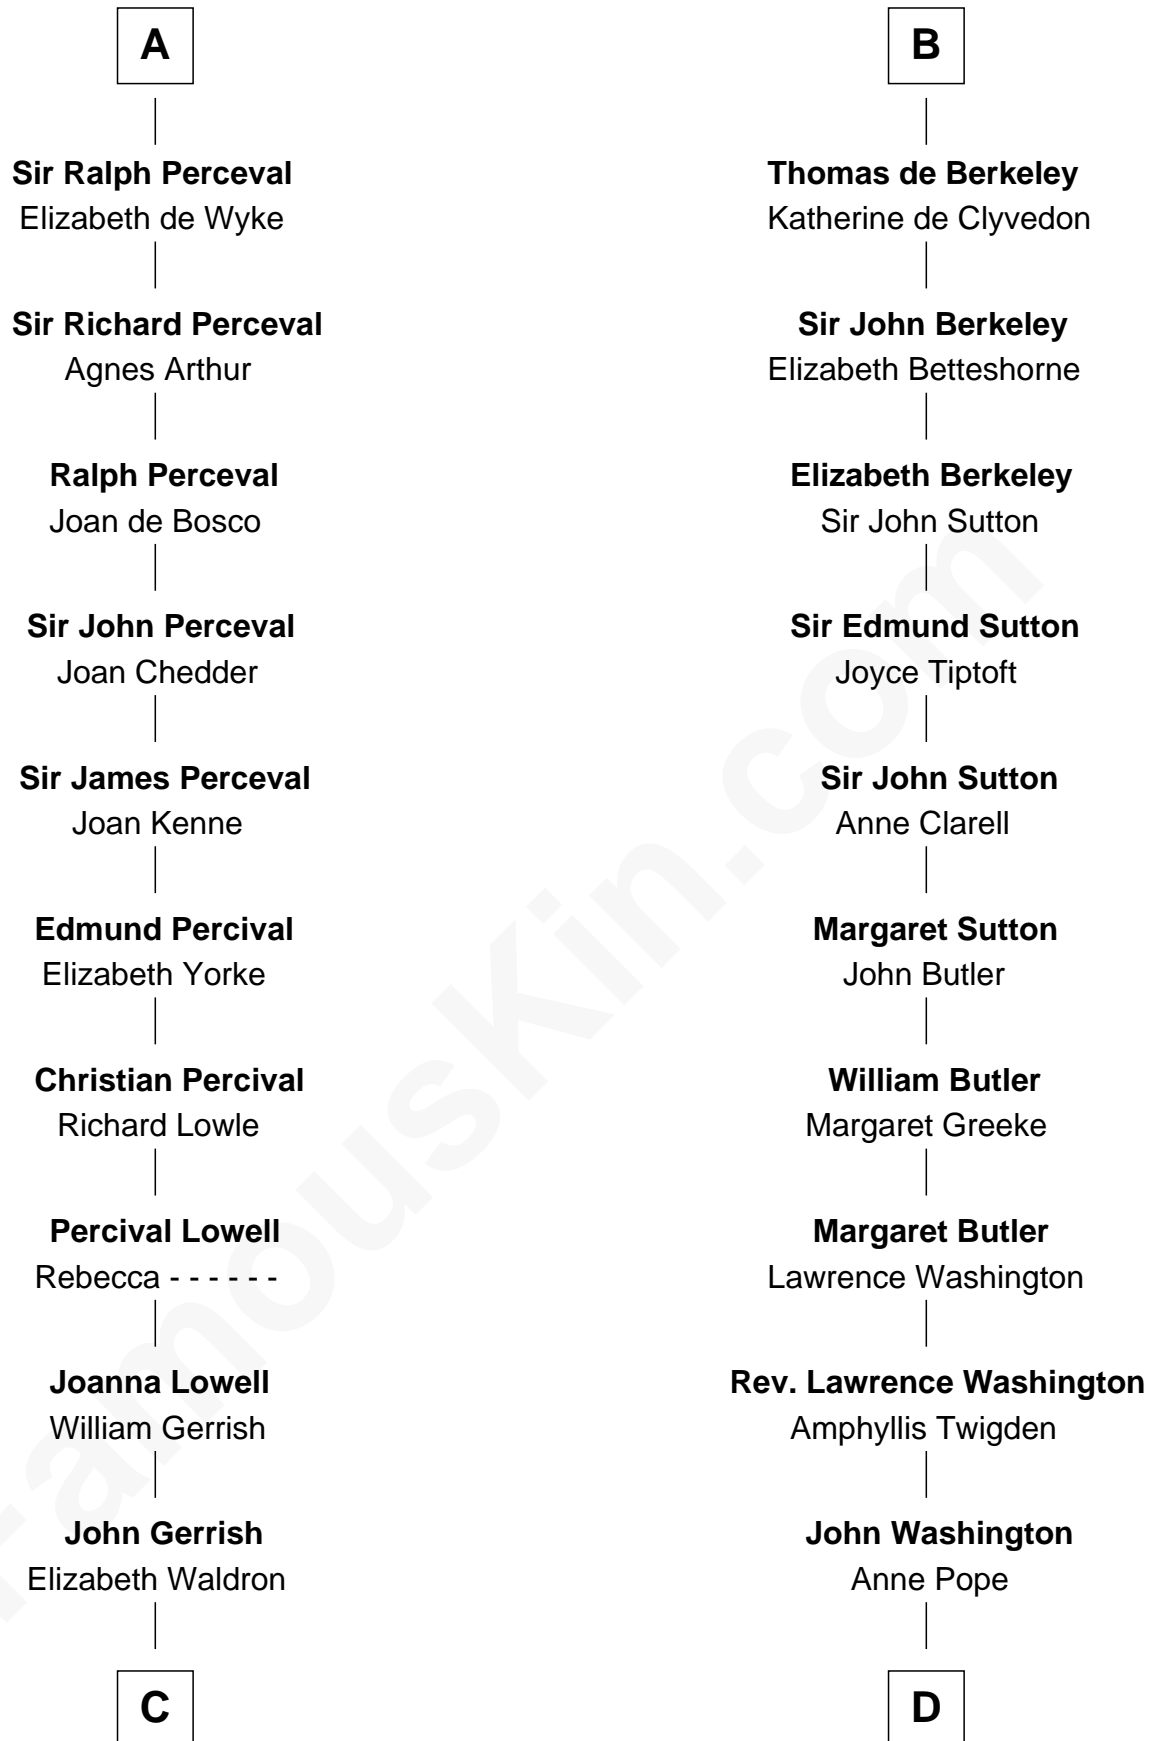

FamousKin.com Relationship Chart of

Ichabod Goodwin

27th Governor of New Hampshire

19th cousin 1 time removed of

George Washington

1st U.S. President

Sir Robert de Beaumont

Isabel de Vermandois

FamousKin.com