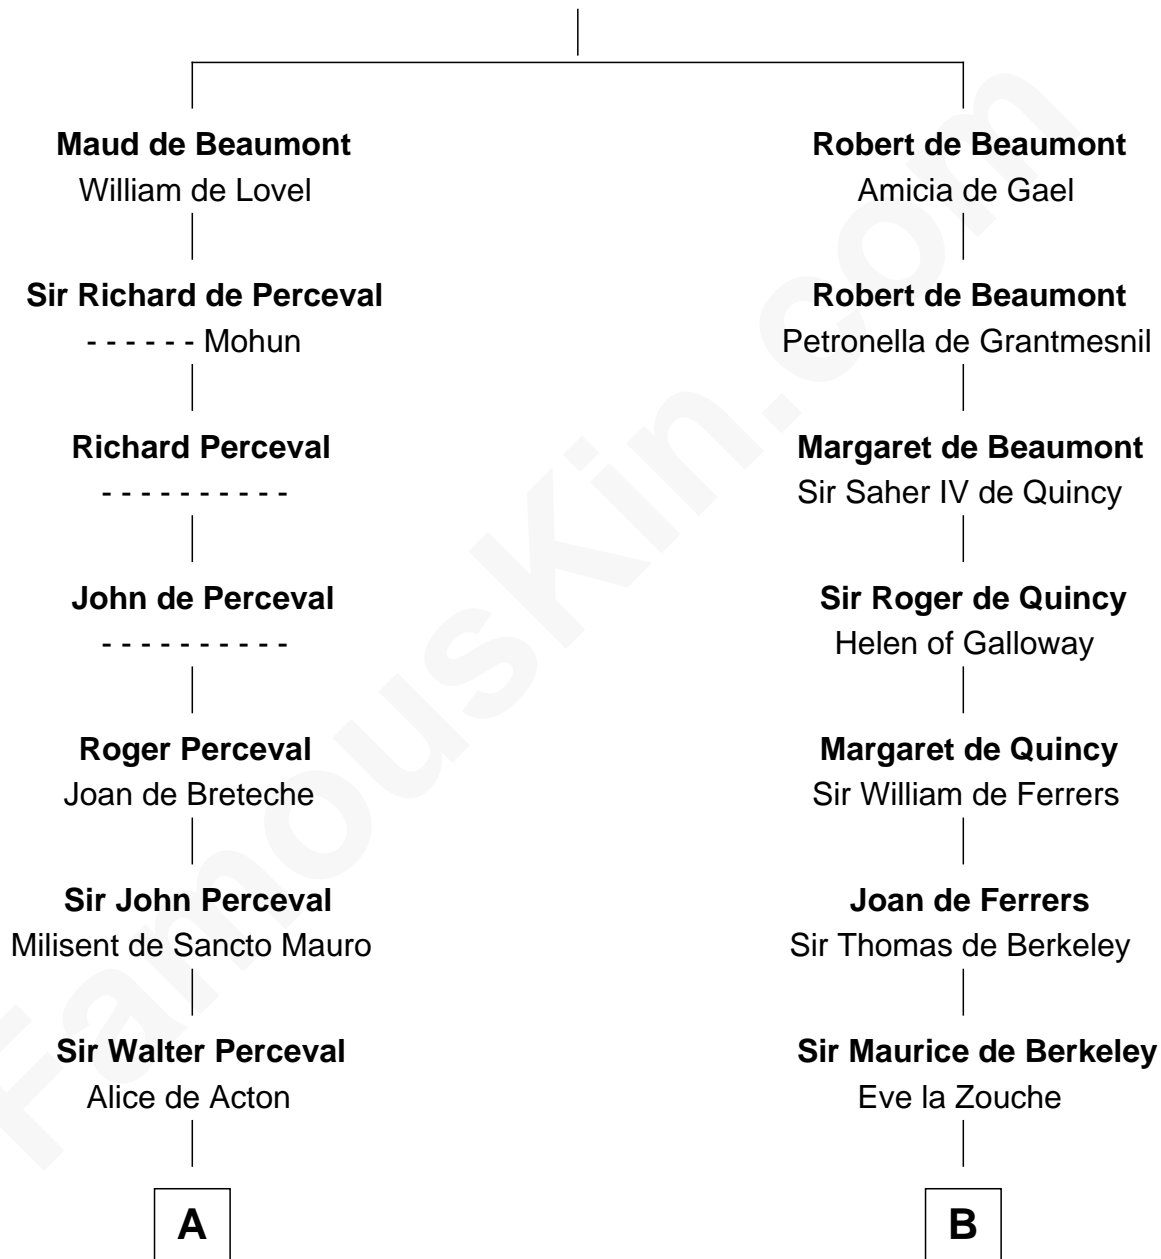

FamousKin.com Relationship Chart of

Ichabod Goodwin

27th Governor of New Hampshire

19th cousin 1 time removed of

George Washington

1st U.S. President

Sir Robert de Beaumont

Isabel de Vermandois

FamousKin.com