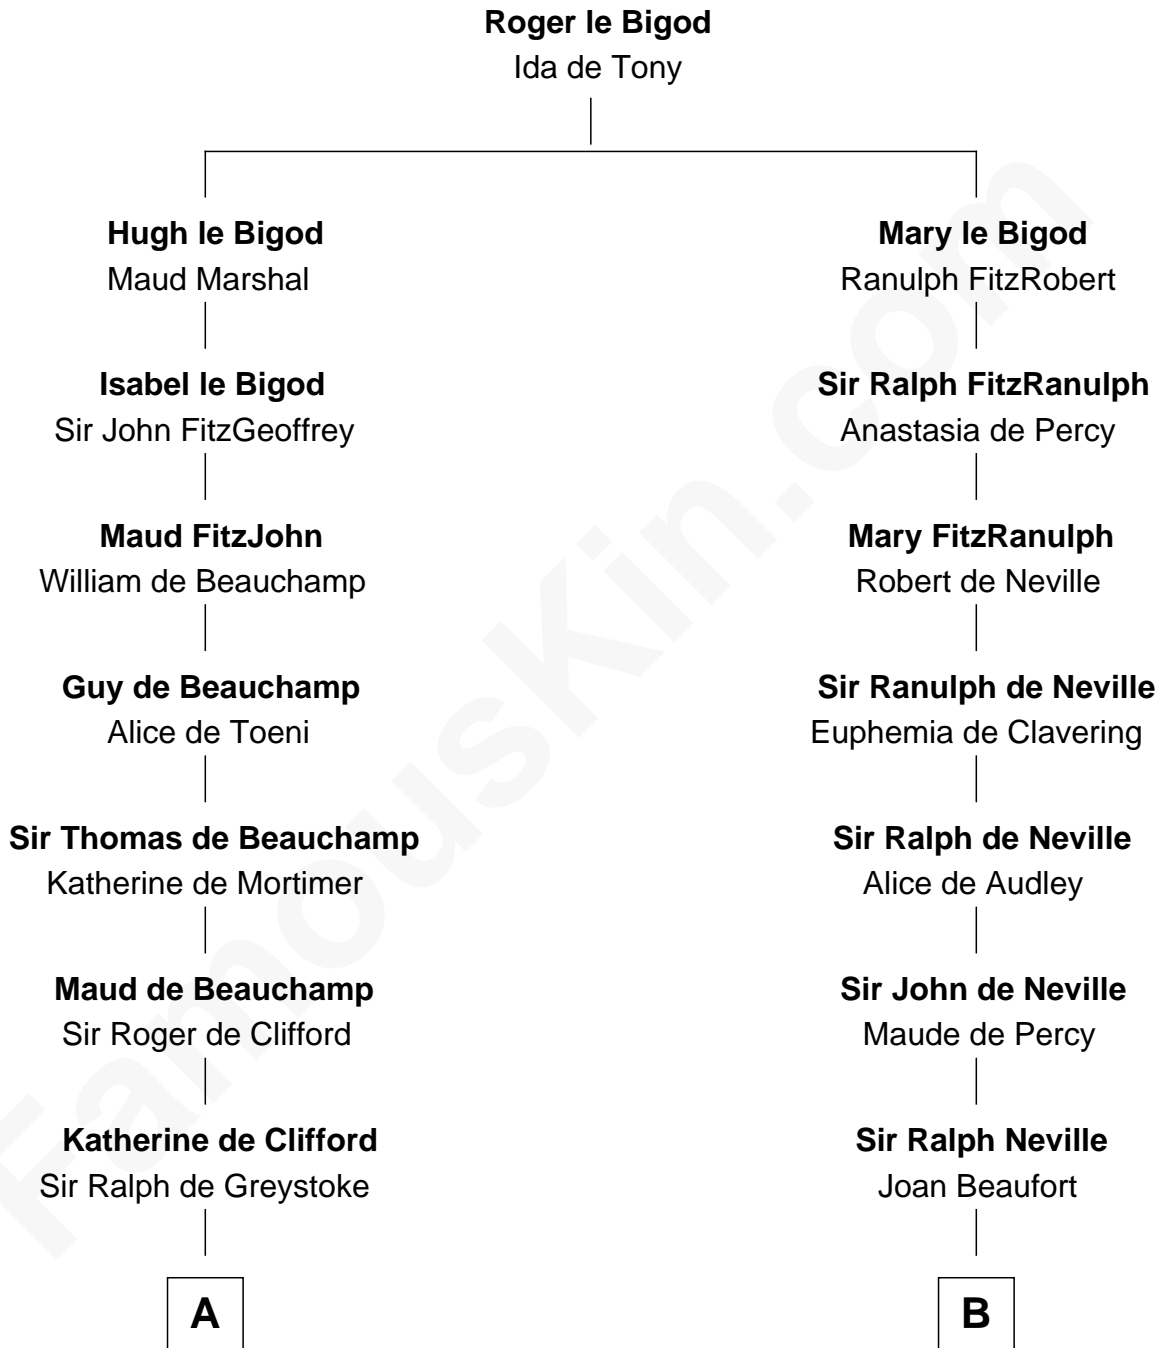

FamousKin.com

Relationship Chart of

Ichabod Goodwin

27th Governor of New Hampshire

18th cousin 3 times removed of

John Langdon

Signer of the U.S. Constitution

C

Mary Frost

John Hill

Elisha Hill

Mary Plaisted

Hannah Hill

Dominicus Goodwin

Samuel Goodwin

Anna Thompson Gerrish

Ichabod Goodwin

27th Governor of New Hampshire

D

Mary Hall

John Langdon

John Langdon

Signer of the U.S. Constitution

FamousKin.com