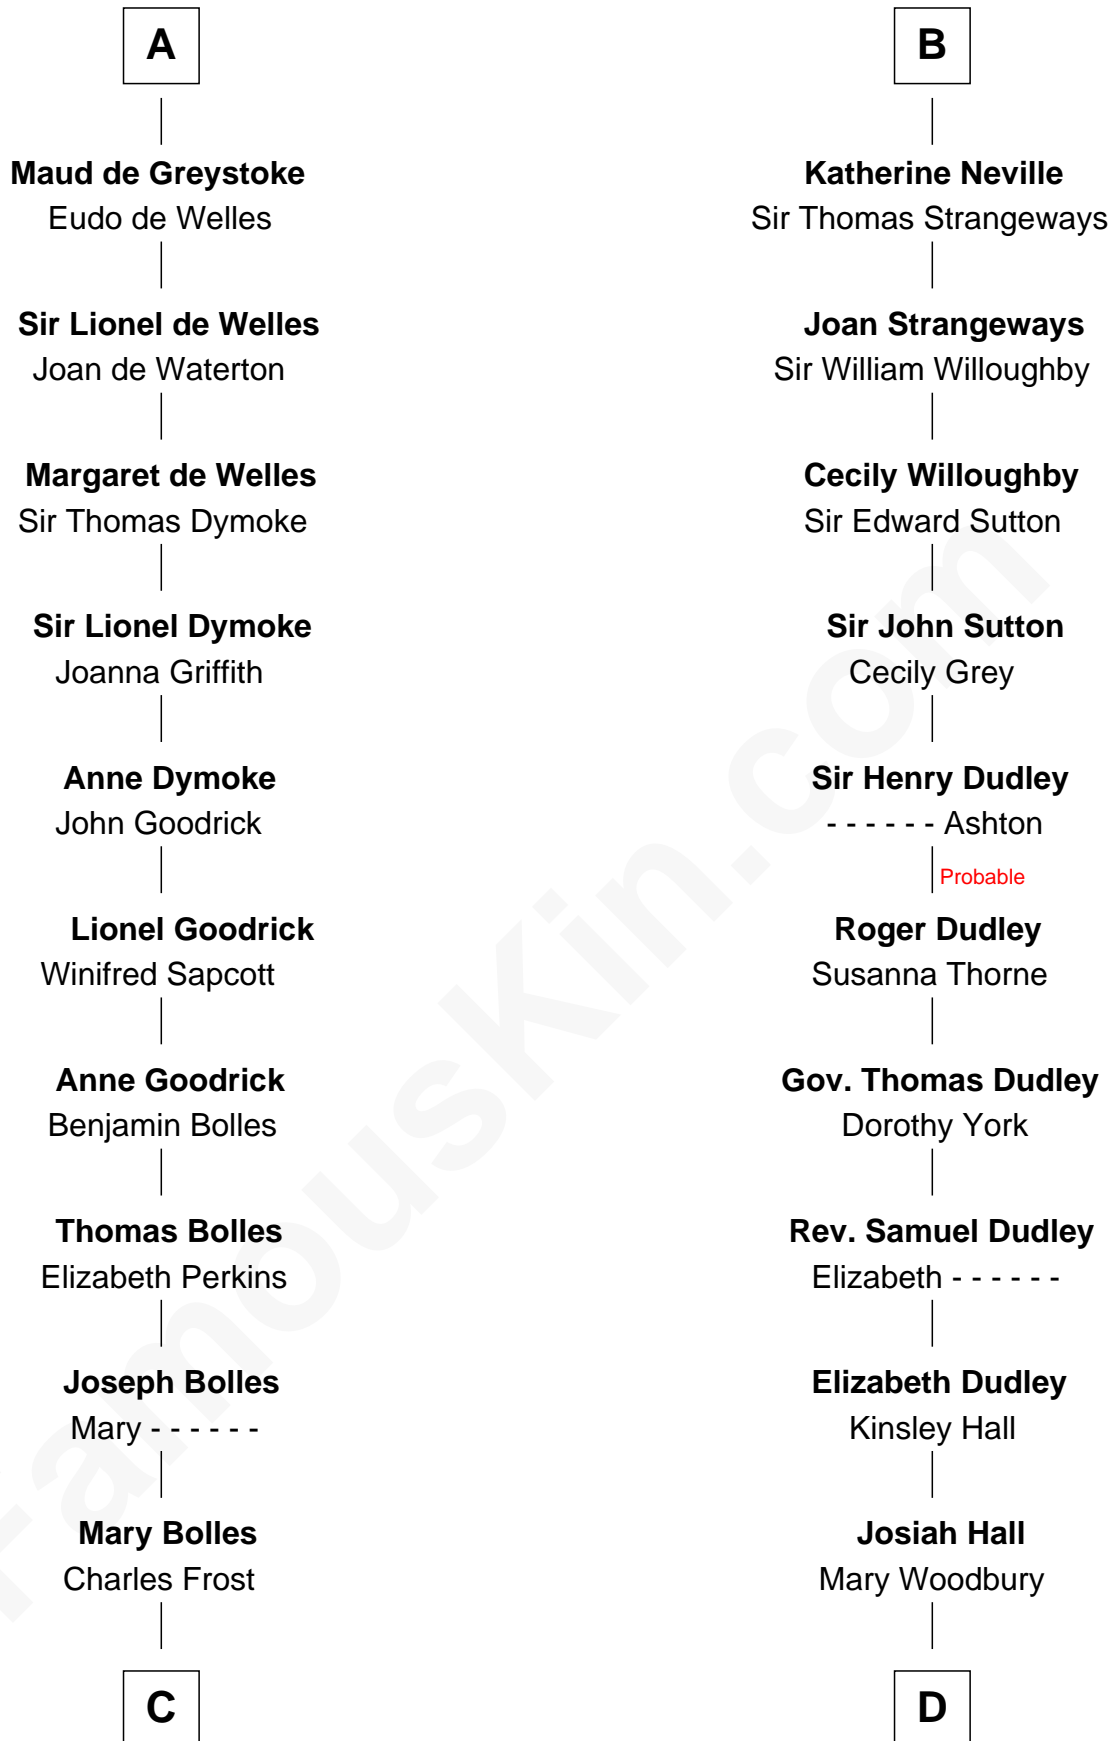

FamousKin.com

Relationship Chart of

Ichabod Goodwin

27th Governor of New Hampshire

18th cousin 3 times removed of

John Langdon

Signer of the U.S. Constitution

C

Mary Frost

John Hill

Elisha Hill

Mary Plaisted

Hannah Hill

Dominicus Goodwin

Samuel Goodwin

Anna Thompson Gerrish