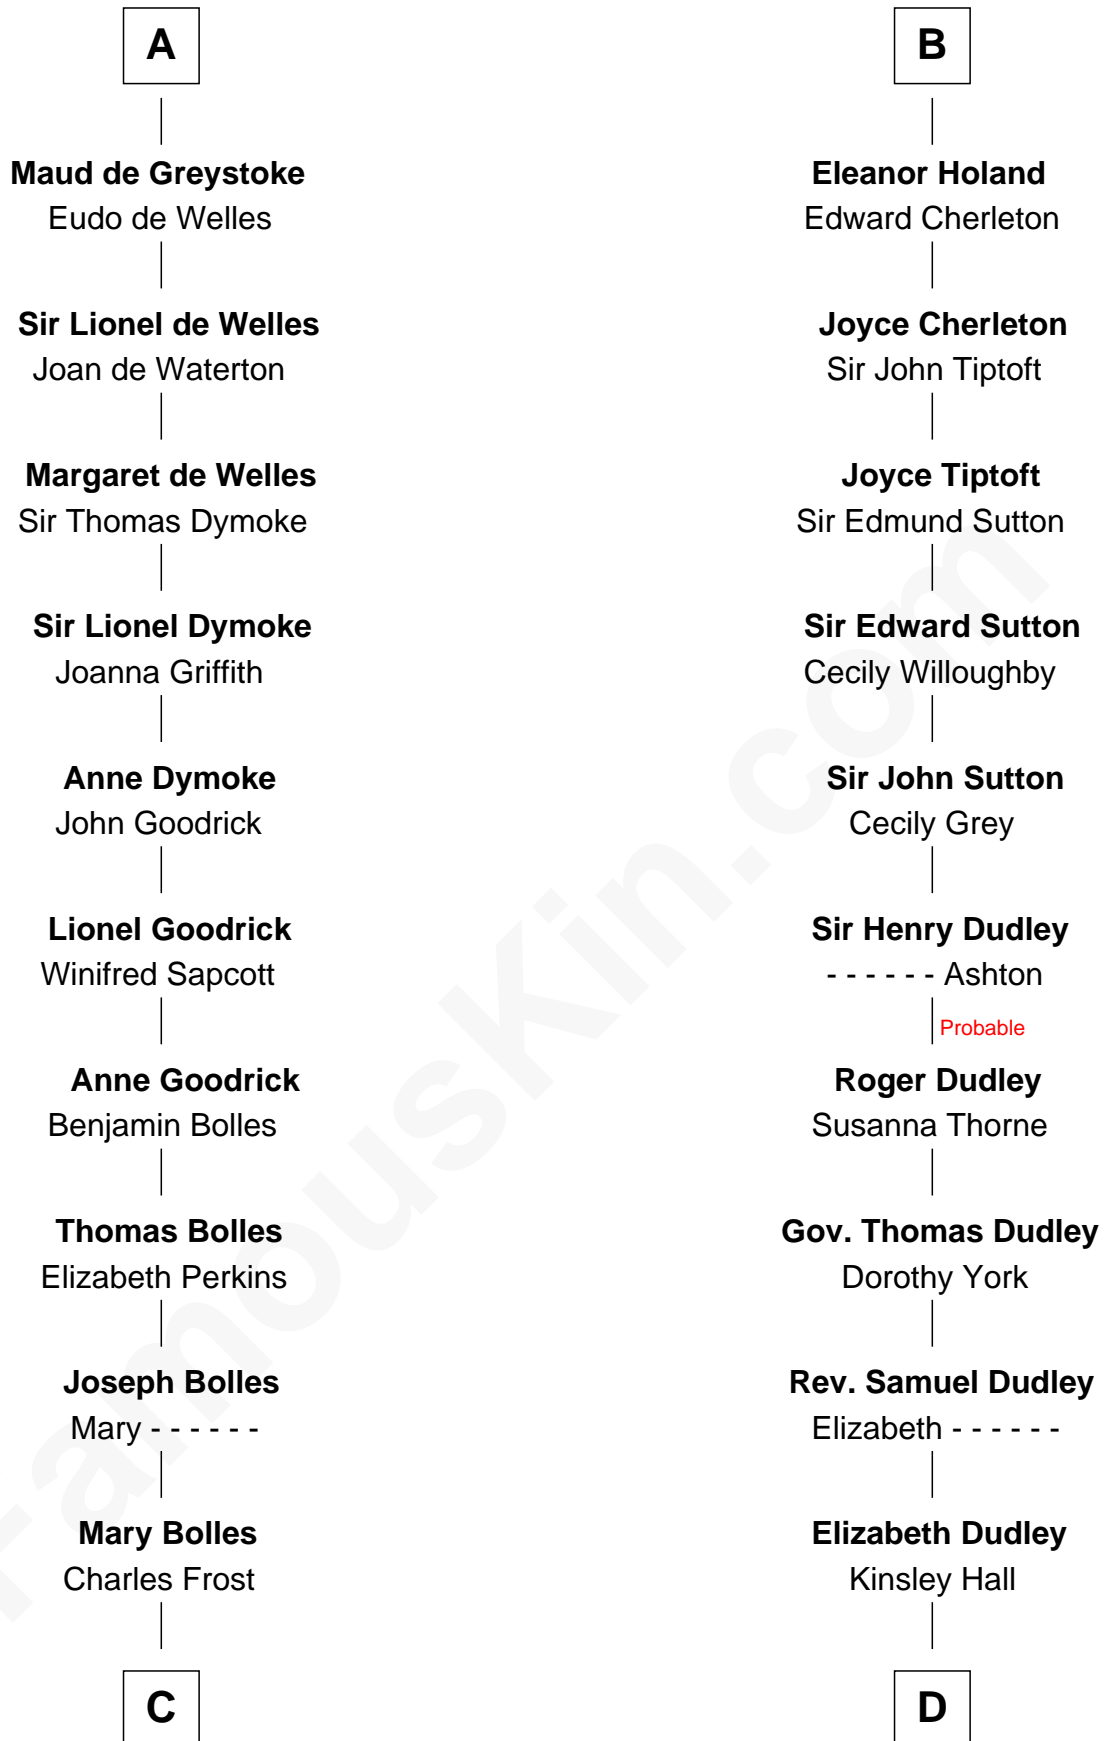

FamousKin.com Relationship Chart of

Ichabod Goodwin

27th Governor of New Hampshire

19th cousin 2 times removed of

John Langdon

Signer of the U.S. Constitution

C

Mary Frost

John Hill

Elisha Hill

Mary Plaisted

Hannah Hill

Dominicus Goodwin

Samuel Goodwin

Anna Thompson Gerrish

Ichabod Goodwin