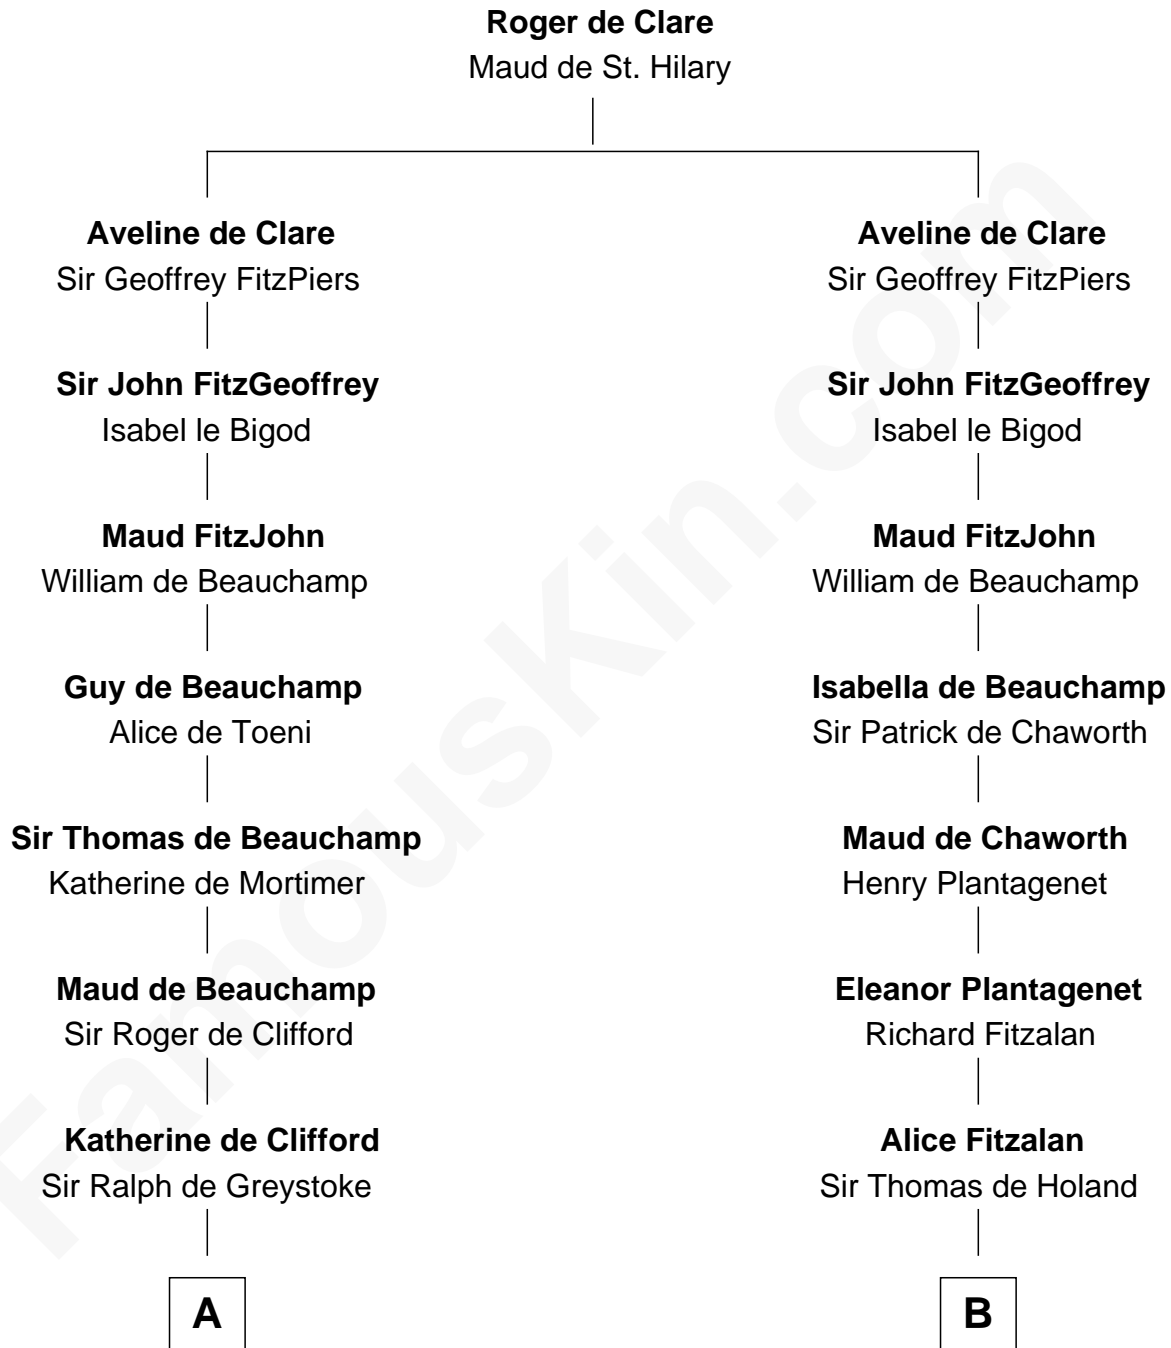

FamousKin.com Relationship Chart of

Ichabod Goodwin

27th Governor of New Hampshire

19th cousin 2 times removed of

John Langdon

Signer of the U.S. Constitution

C

Mary Frost

John Hill

Elisha Hill

Mary Plaisted

Hannah Hill

Dominicus Goodwin

Samuel Goodwin

Anna Thompson Gerrish

Ichabod Goodwin