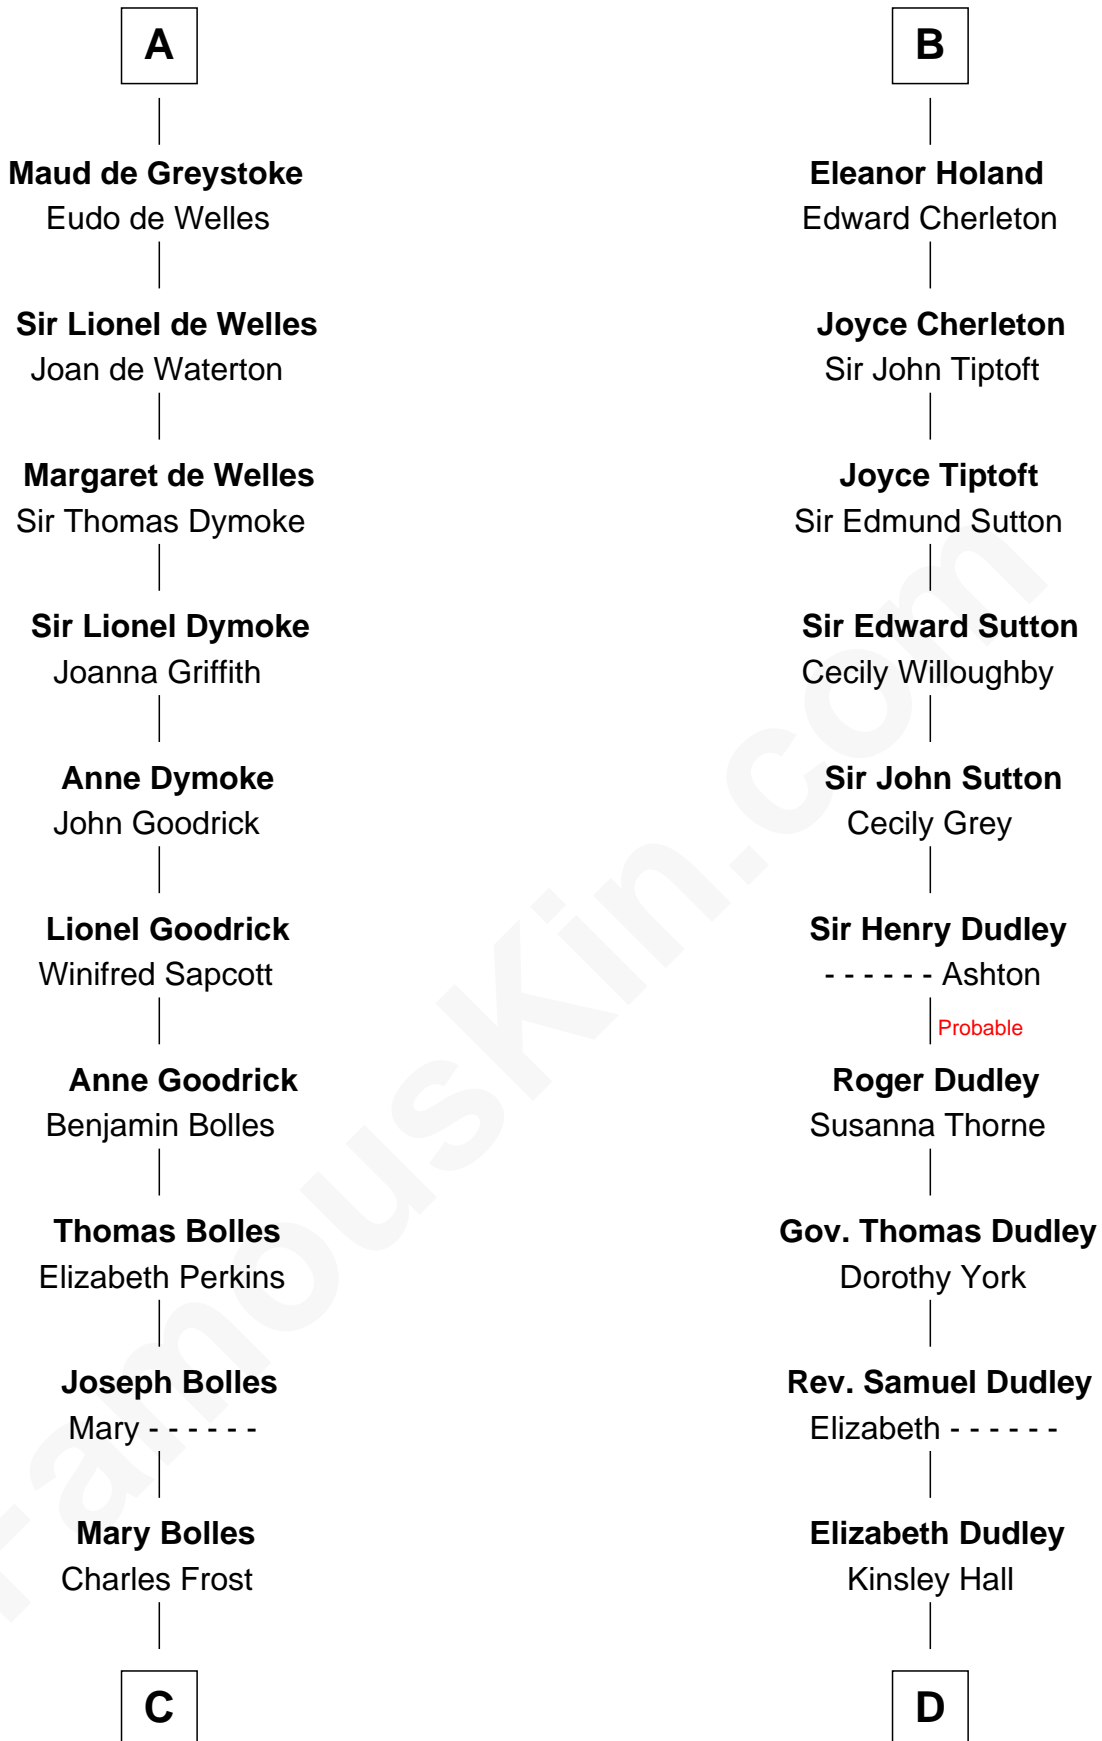

FamousKin.com Relationship Chart of

Ichabod Goodwin

27th Governor of New Hampshire

19th cousin 2 times removed of

John Langdon

Signer of the U.S. Constitution

C

Mary Frost

John Hill

Elisha Hill

Mary Plaisted

Hannah Hill

Dominicus Goodwin

Samuel Goodwin

Anna Thompson Gerrish

Ichabod Goodwin