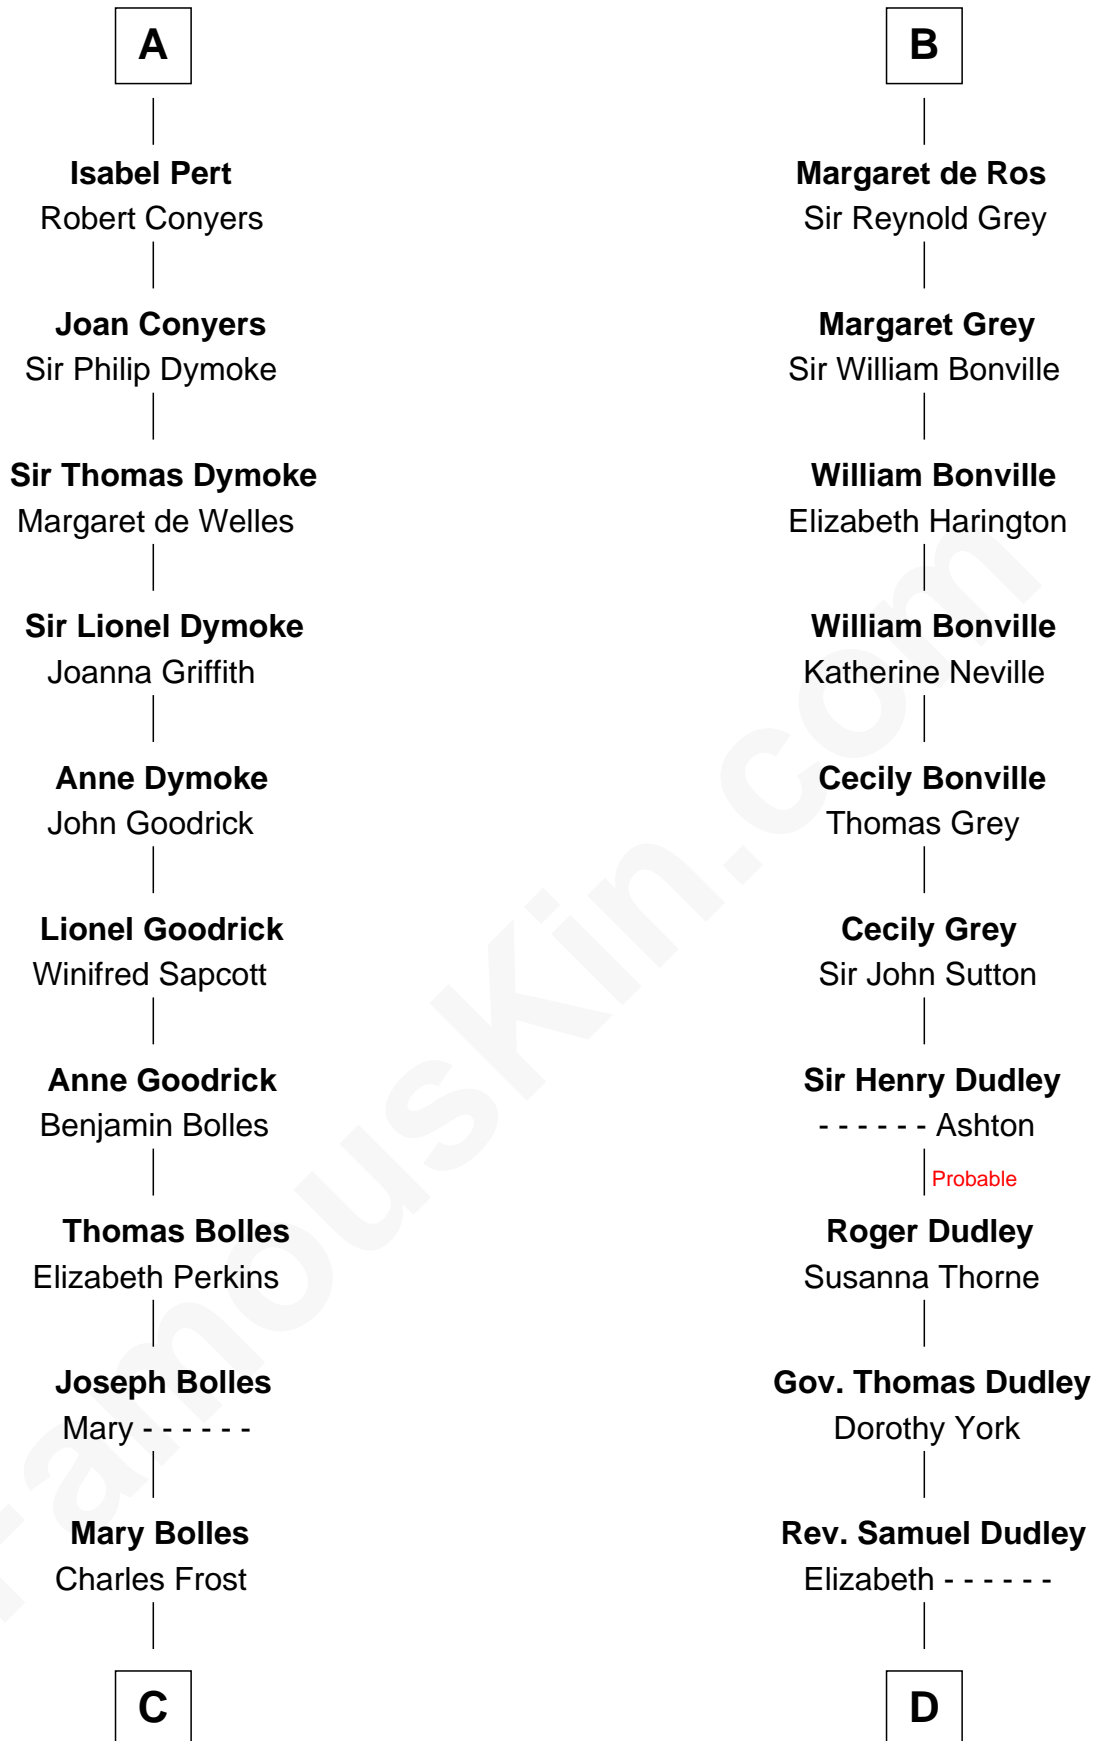

# FamousKin.com Relationship Chart of

**Ichabod Goodwin**

*27th Governor of New Hampshire*

20th cousin 1 time removed of

**John Langdon**

*Signer of the U.S. Constitution*

**Richard Avenal**

**C**

**Mary Frost**

John Hill

**Elisha Hill**

Mary Plaisted

**Hannah Hill**

Dominicus Goodwin

**Samuel Goodwin**

Anna Thompson Gerrish

**Ichabod Goodwin**

*27th Governor of New Hampshire*

**D**

**Elizabeth Dudley**

Kinsley Hall

**Josiah Hall**

Mary Woodbury

**Mary Hall**