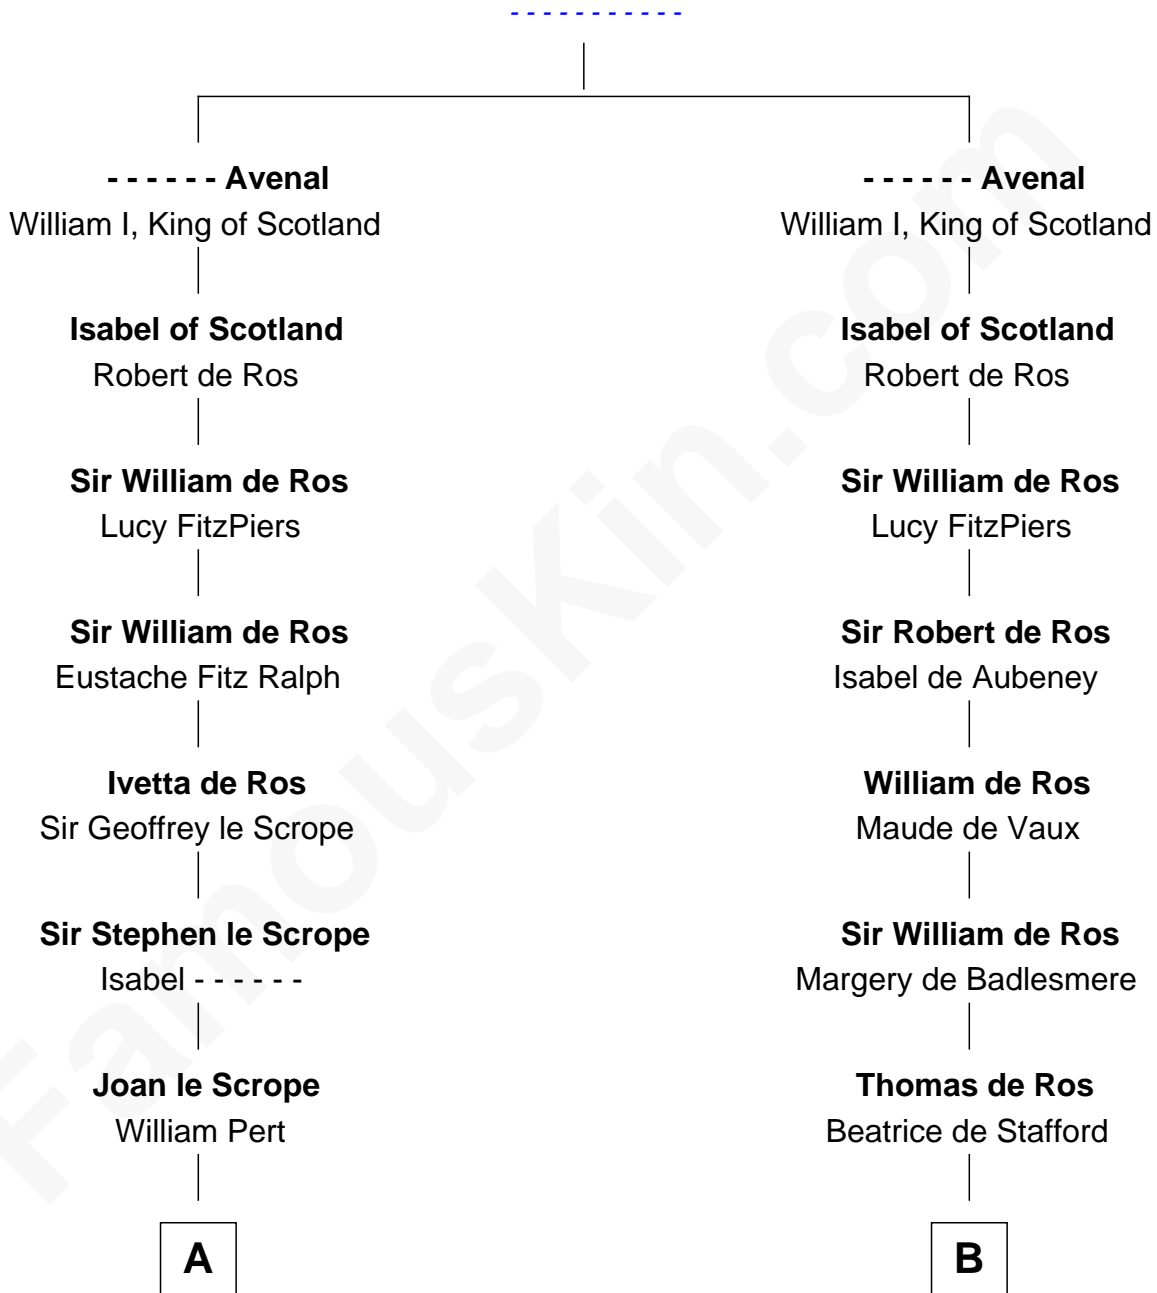

# FamousKin.com Relationship Chart of

**Ichabod Goodwin**

*27th Governor of New Hampshire*

20th cousin 1 time removed of

**John Langdon**

*Signer of the U.S. Constitution*

**Richard Avenal**

**C**

**Mary Frost**

John Hill

**Elisha Hill**

Mary Plaisted

**Hannah Hill**

Dominicus Goodwin

**Samuel Goodwin**

Anna Thompson Gerrish