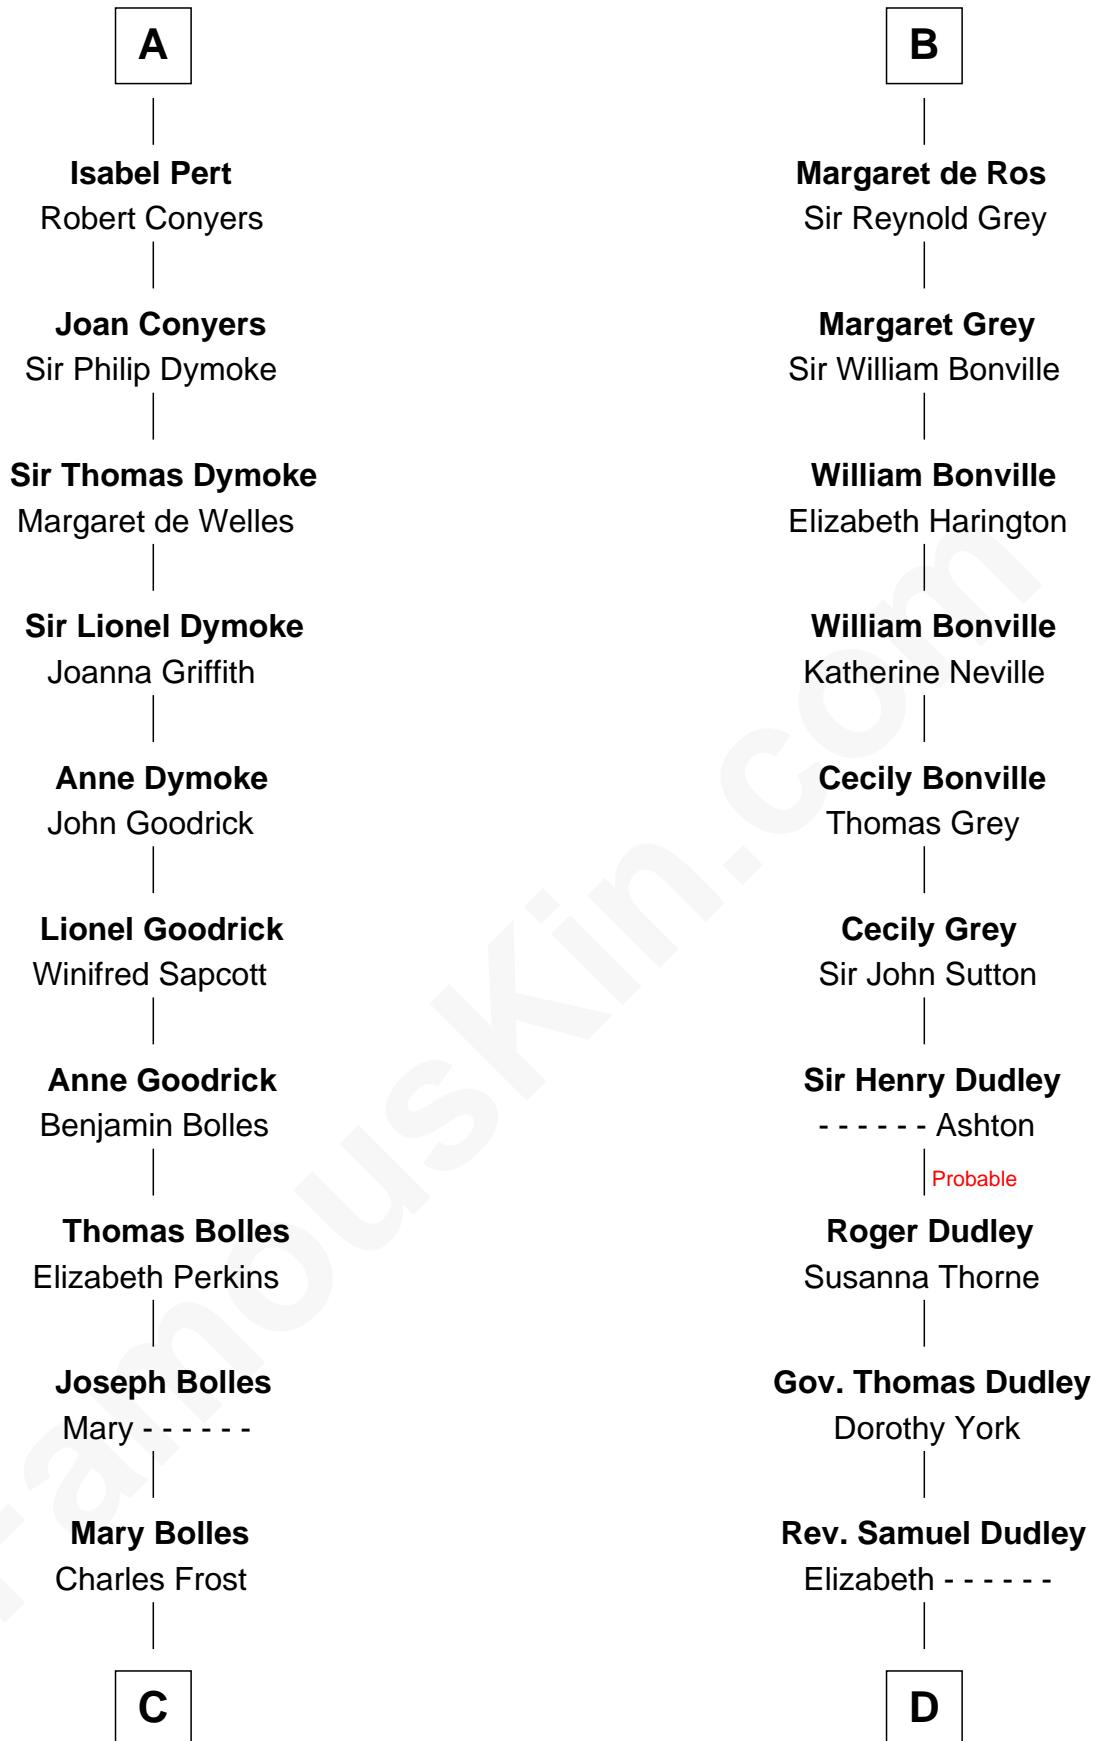

FamousKin.com Relationship Chart of

Ichabod Goodwin

27th Governor of New Hampshire

20th cousin 1 time removed of

John Langdon

Signer of the U.S. Constitution

C

Mary Frost
John Hill

Elisha Hill
Mary Plaisted

Hannah Hill
Dominicus Goodwin

Samuel Goodwin
Anna Thompson Gerrish

Ichabod Goodwin
27th Governor of New Hampshire

D

Elizabeth Dudley
Kinsley Hall

Josiah Hall
Mary Woodbury

Mary Hall
John Langdon