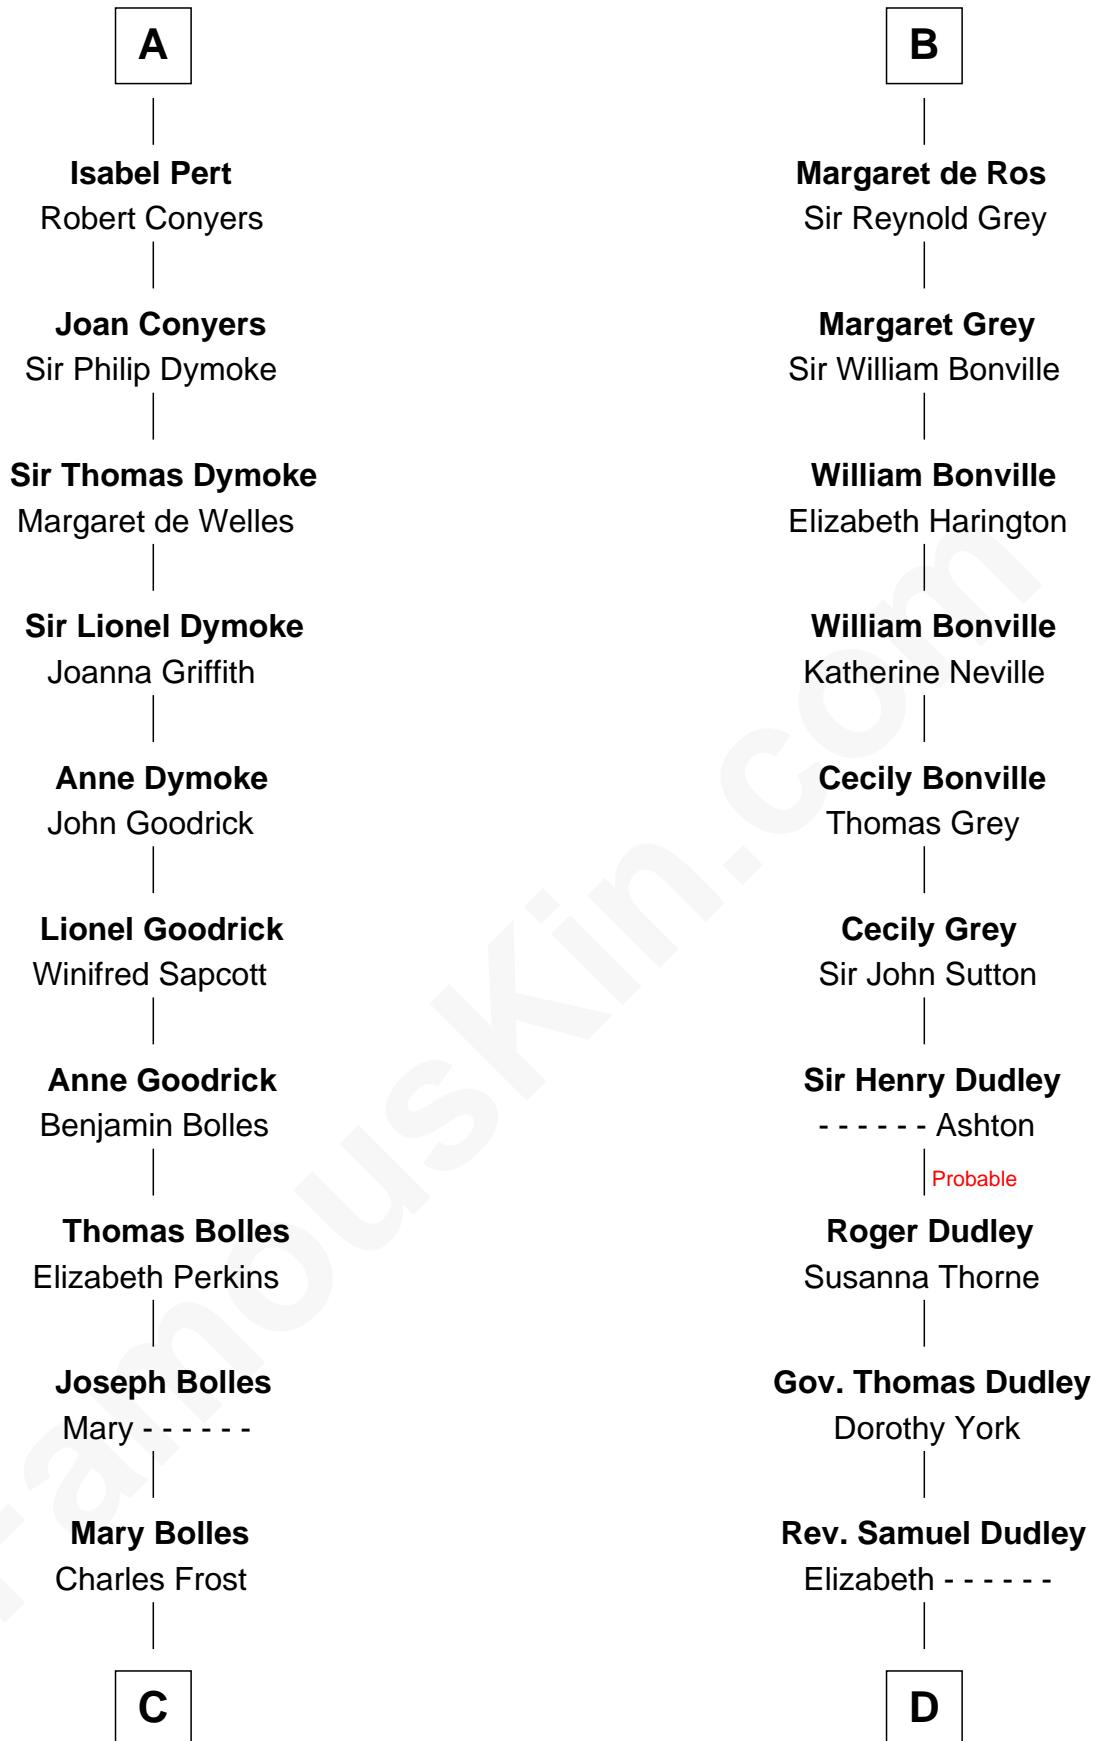

FamousKin.com Relationship Chart of

Ichabod Goodwin

27th Governor of New Hampshire

20th cousin 1 time removed of

John Langdon

Signer of the U.S. Constitution

William Trusbut

C

Mary Frost

John Hill

Elisha Hill

Mary Plaisted

Hannah Hill

Dominicus Goodwin

Samuel Goodwin

Anna Thompson Gerrish