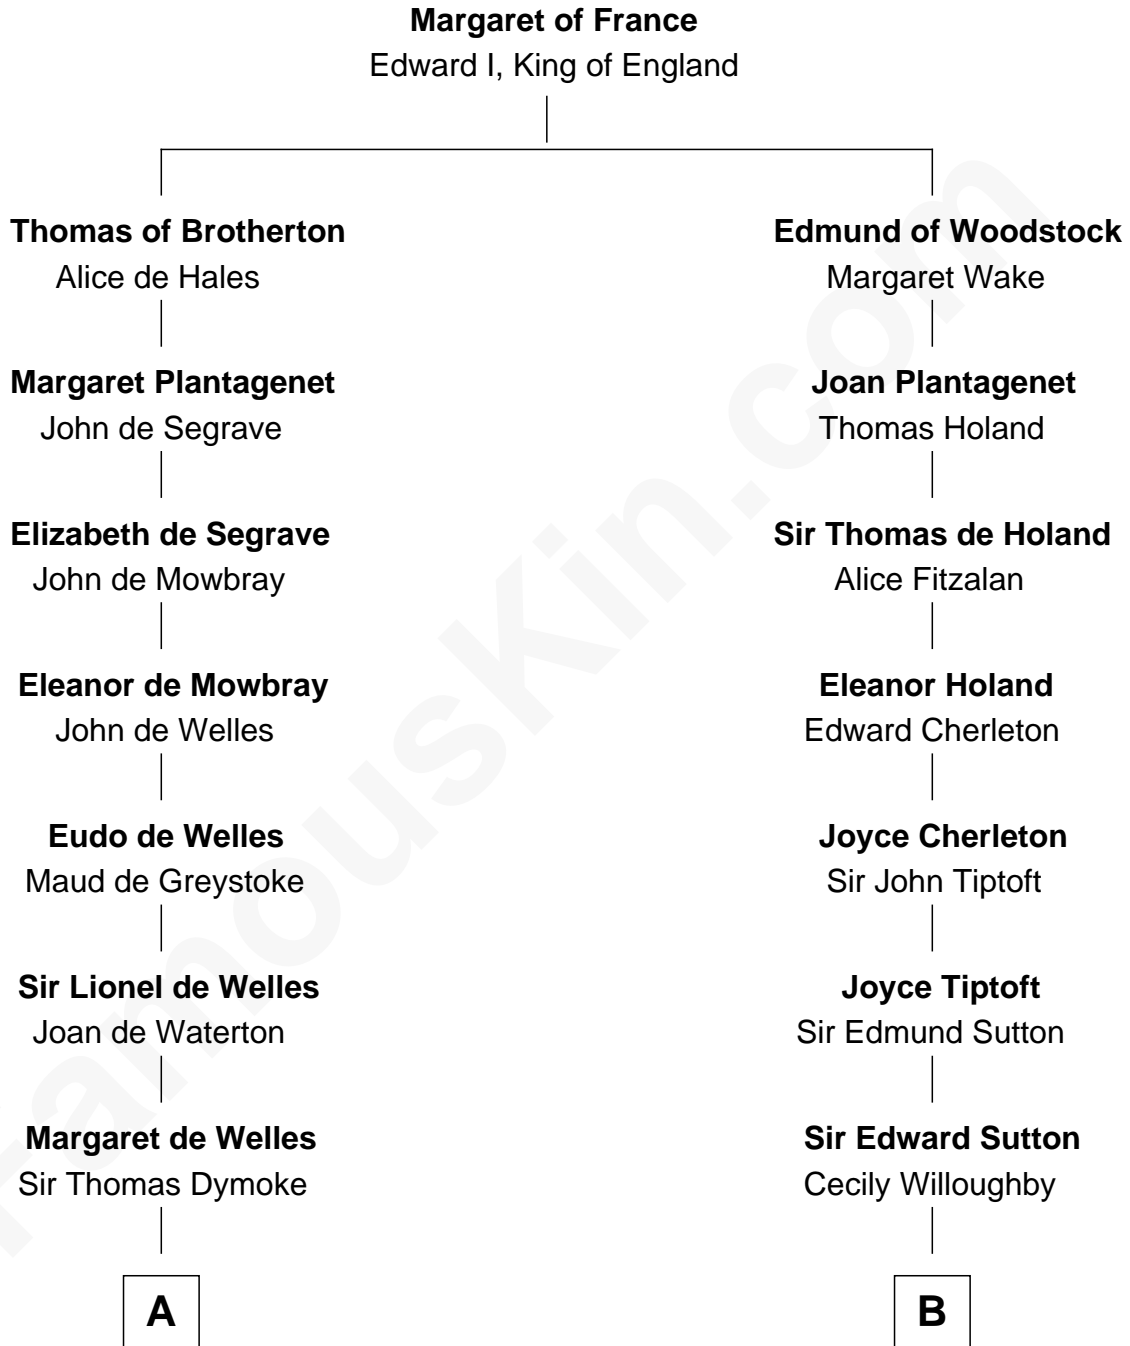

FamousKin.com Relationship Chart of

Ichabod Goodwin

27th Governor of New Hampshire

15th cousin 3 times removed of

John Langdon

Signer of the U.S. Constitution

C

—
Samuel Goodwin
Anna Thompson Gerrish

—
Ichabod Goodwin
27th Governor of New Hampshire

FamousKin.com