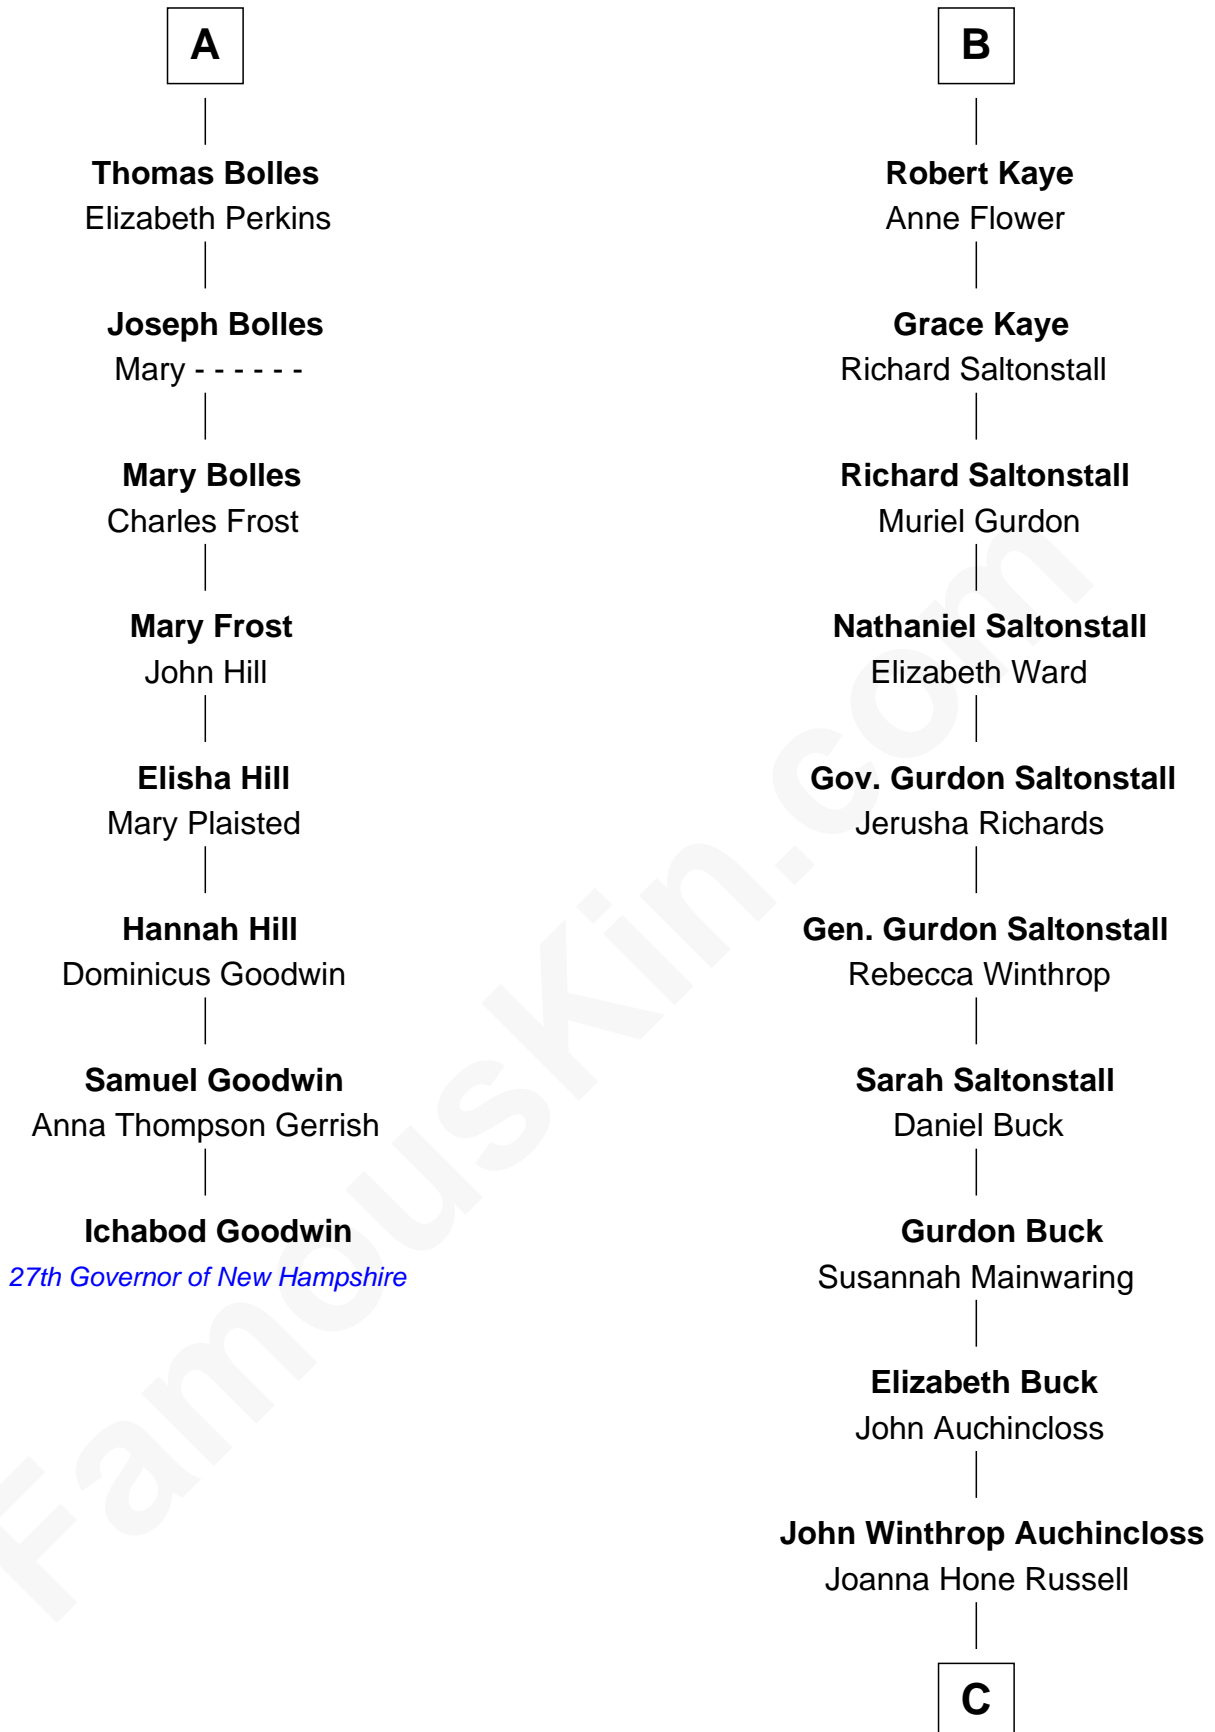

# FamousKin.com Relationship Chart of

**Ichabod Goodwin**

*27th Governor of New Hampshire*

14th cousin 4 times removed of

**Louis Auchincloss**

*Author*

**C**

|  
**Joseph Howland Auchincloss**

Priscilla Dixon Stanton

|  
**Louis Auchincloss**

*Author*

FamousKin.com