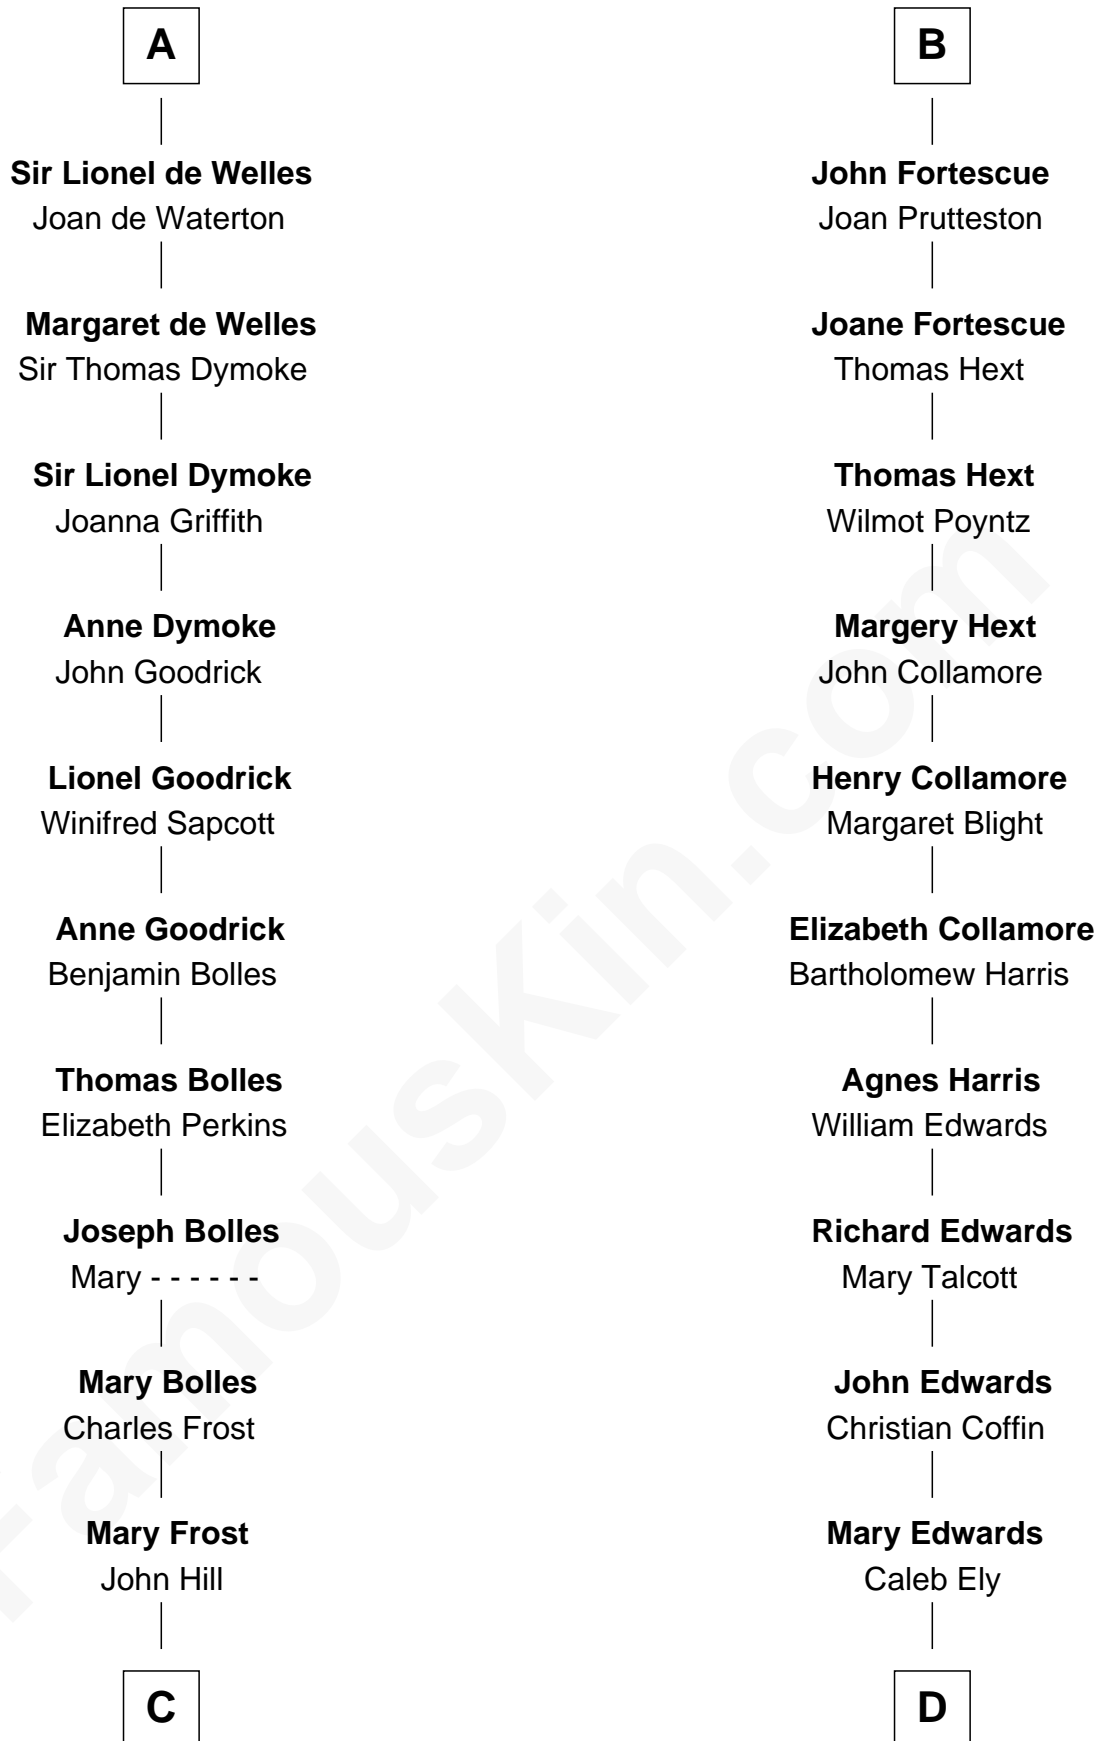

FamousKin.com Relationship Chart of

Ichabod Goodwin

27th Governor of New Hampshire

20th cousin 1 time removed of

Clarence Day

Author of Life with Father

Sir Geoffrey FitzPiers

Aveline de Clare

C

Elisha Hill

Mary Plaisted

Hannah Hill

Dominicus Goodwin

Samuel Goodwin

Anna Thompson Gerrish

Ichabod Goodwin

27th Governor of New Hampshire

D

William Ely

Drusilla Brewster

Mary Ely

Henry Day

Benjamin Henry Day

Evelina Shepard