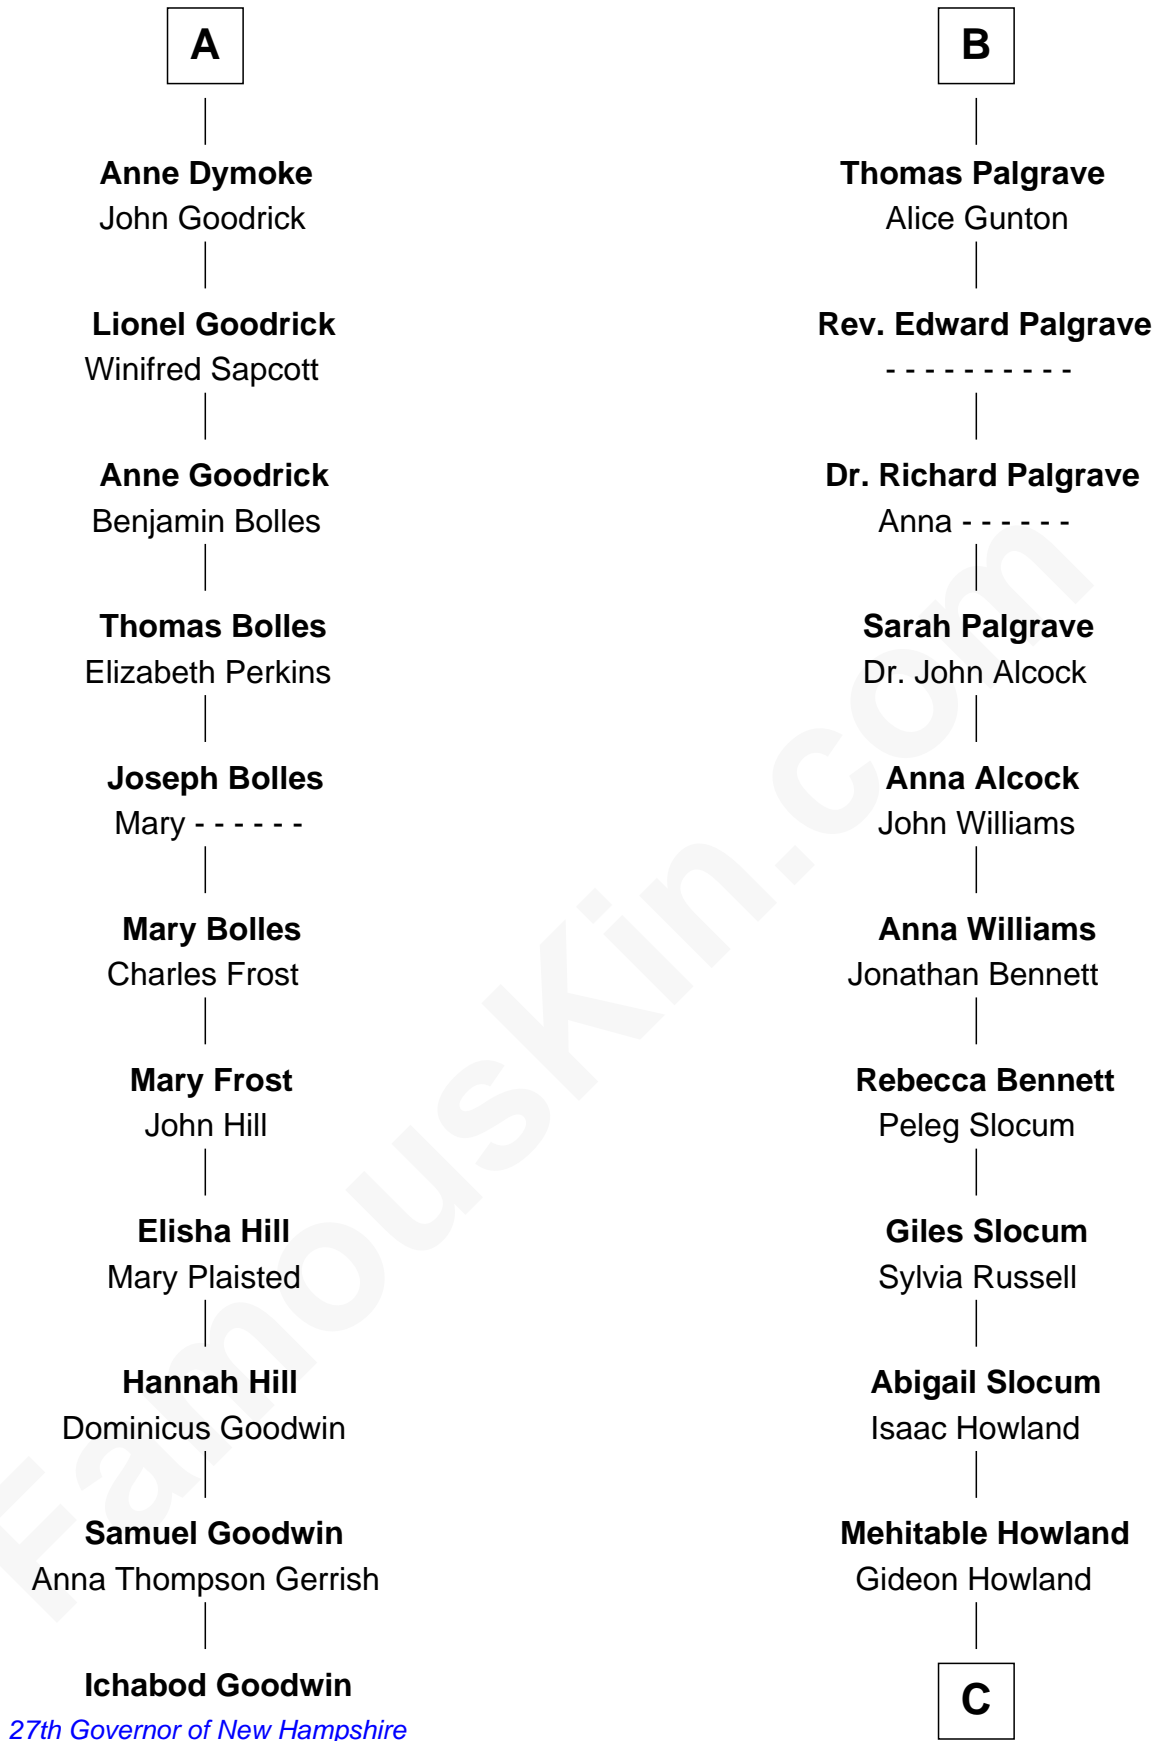

FamousKin.com Relationship Chart of

Ichabod Goodwin

27th Governor of New Hampshire

17th cousin 1 time removed of

Hetty Green

"The Witch of Wall Street"

Henry Plantagenet

Maud de Chaworth

C

Abby Slocum Howland

Edward Mott Robinson

Hetty Green

"The Witch of Wall Street"

FamousKin.com