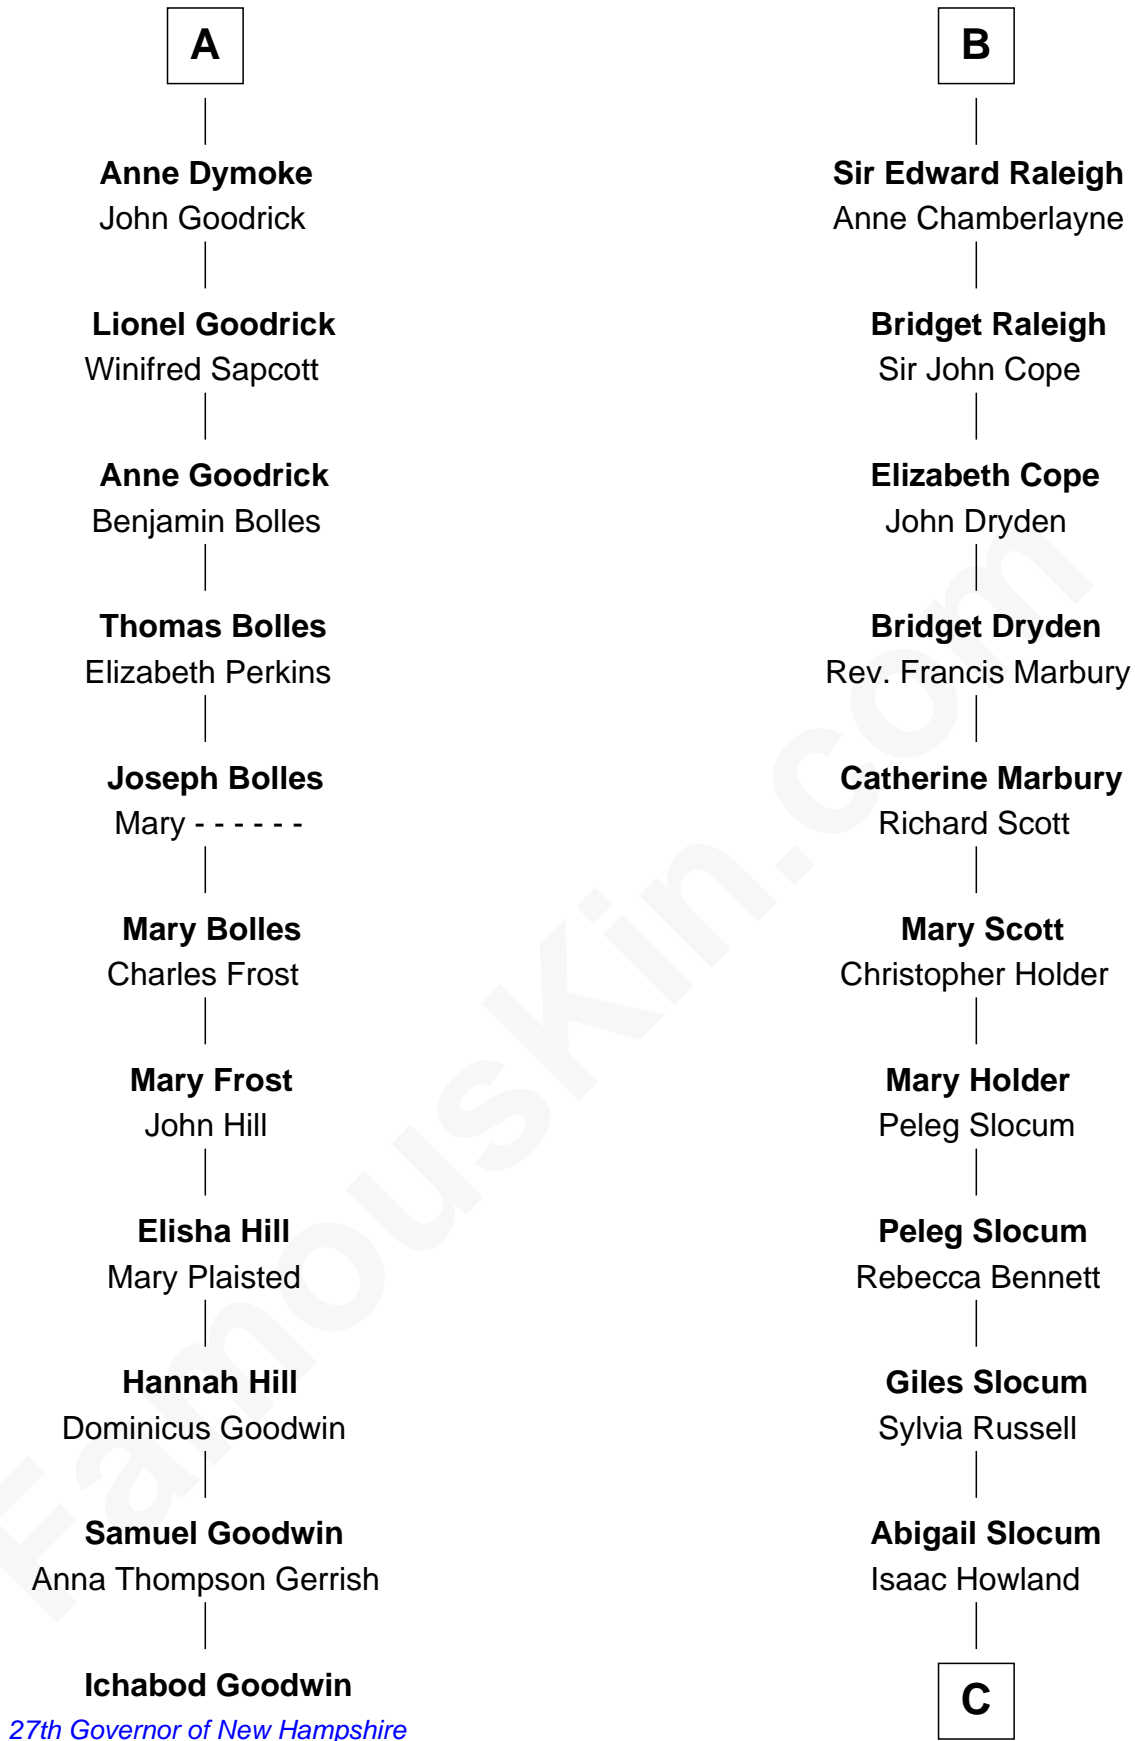

# FamousKin.com Relationship Chart of

**Ichabod Goodwin**

*27th Governor of New Hampshire*

17th cousin 2 times removed of

**Hetty Green**

*"The Witch of Wall Street"*

**Sir Hugh I de Audley**

Iseult de Mortimer

**C**

**Mehitable Howland**

Gideon Howland

**Abby Slocum Howland**

Edward Mott Robinson

**Hetty Green**

*"The Witch of Wall Street"*

FamousKin.com