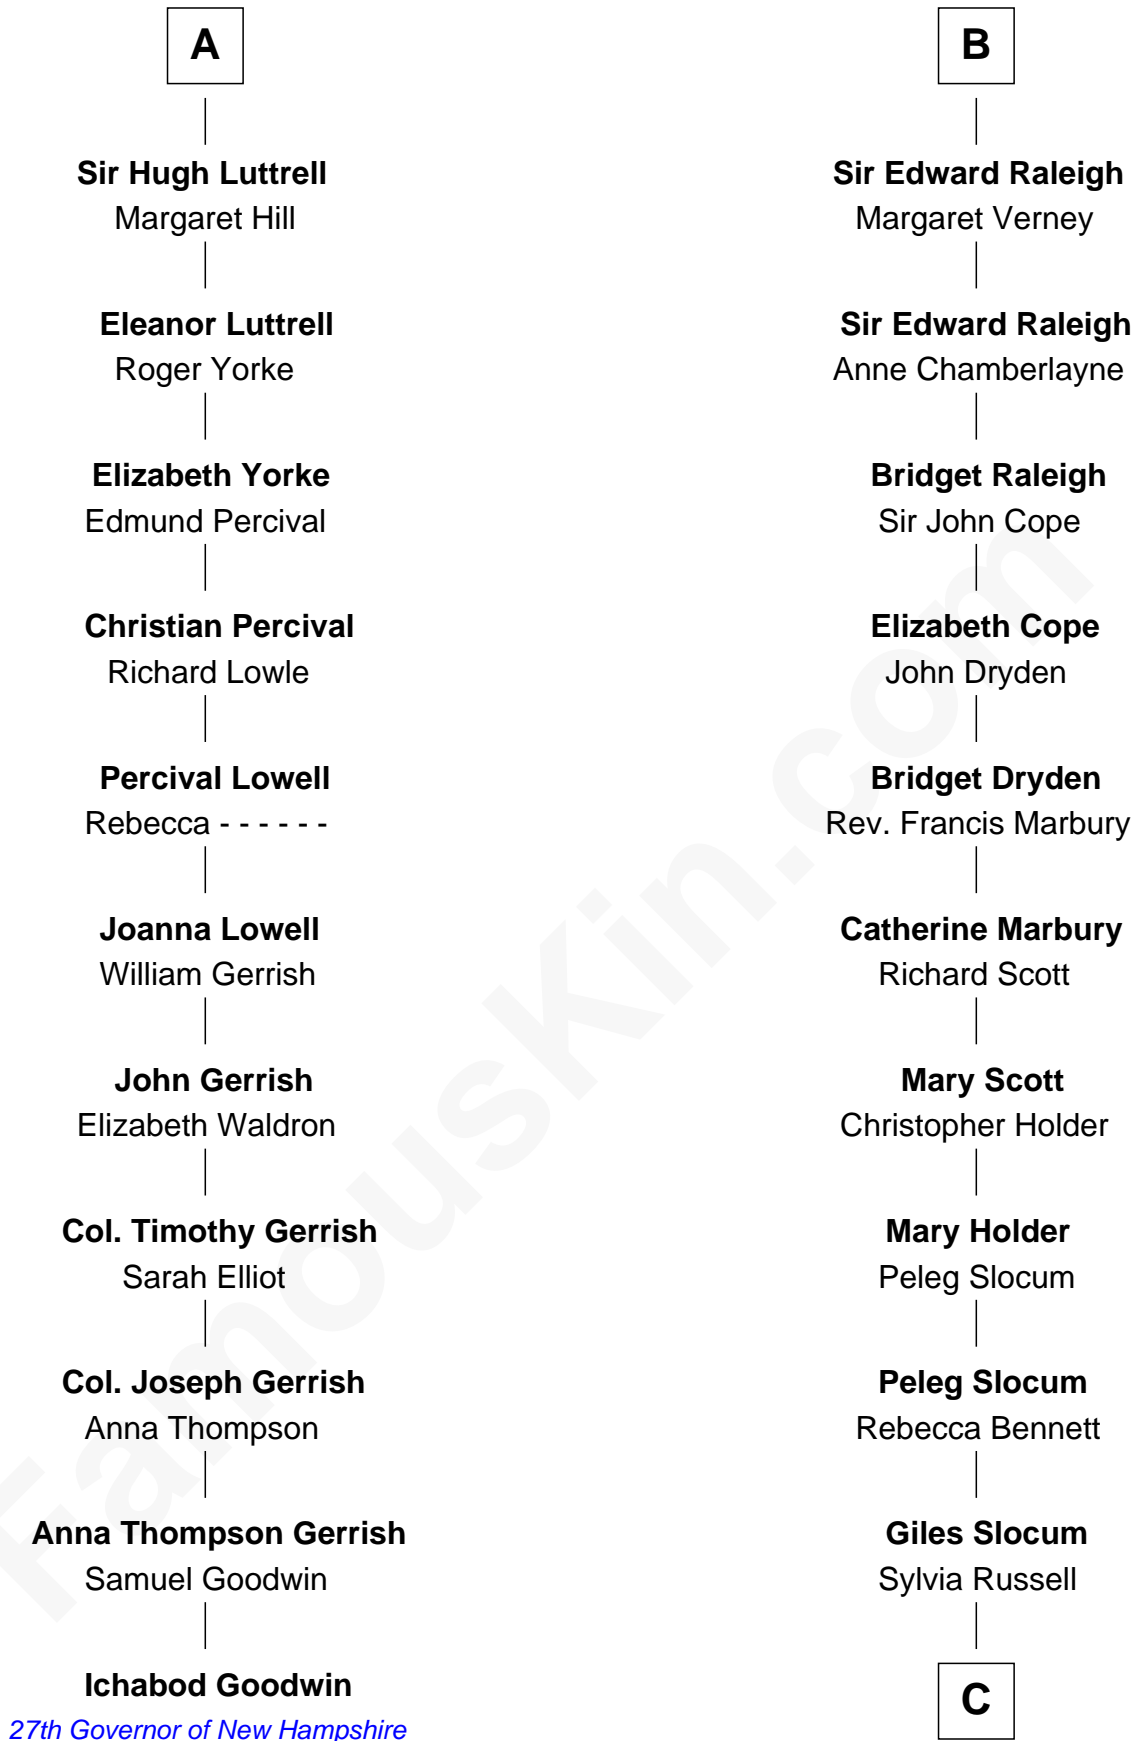

# FamousKin.com Relationship Chart of

**Ichabod Goodwin**

27th Governor of New Hampshire

17th cousin 3 times removed of

**Hetty Green**

"The Witch of Wall Street"

**Sir Hugh le Despencer**

Aveline Basset

Isabella de Beauchamp

**Hugh le Despencer**

Eleanor de Clare

**Sir Edward le Despencer**

Anne de Ferrers

**Edward Despencer**

Elizabeth Burghersh

**Margaret Despencer**

Robert de Ferrers

**Phillippa Ferrers**

Sir Thomas Greene

**Elizabeth Greene**

William Raleigh

**B**

**C**

—  
**Abigail Slocum**

Isaac Howland

—  
**Mehitable Howland**

Gideon Howland

—  
**Abby Slocum Howland**

Edward Mott Robinson

—  
**Hetty Green**

*"The Witch of Wall Street"*

FamousKin.com