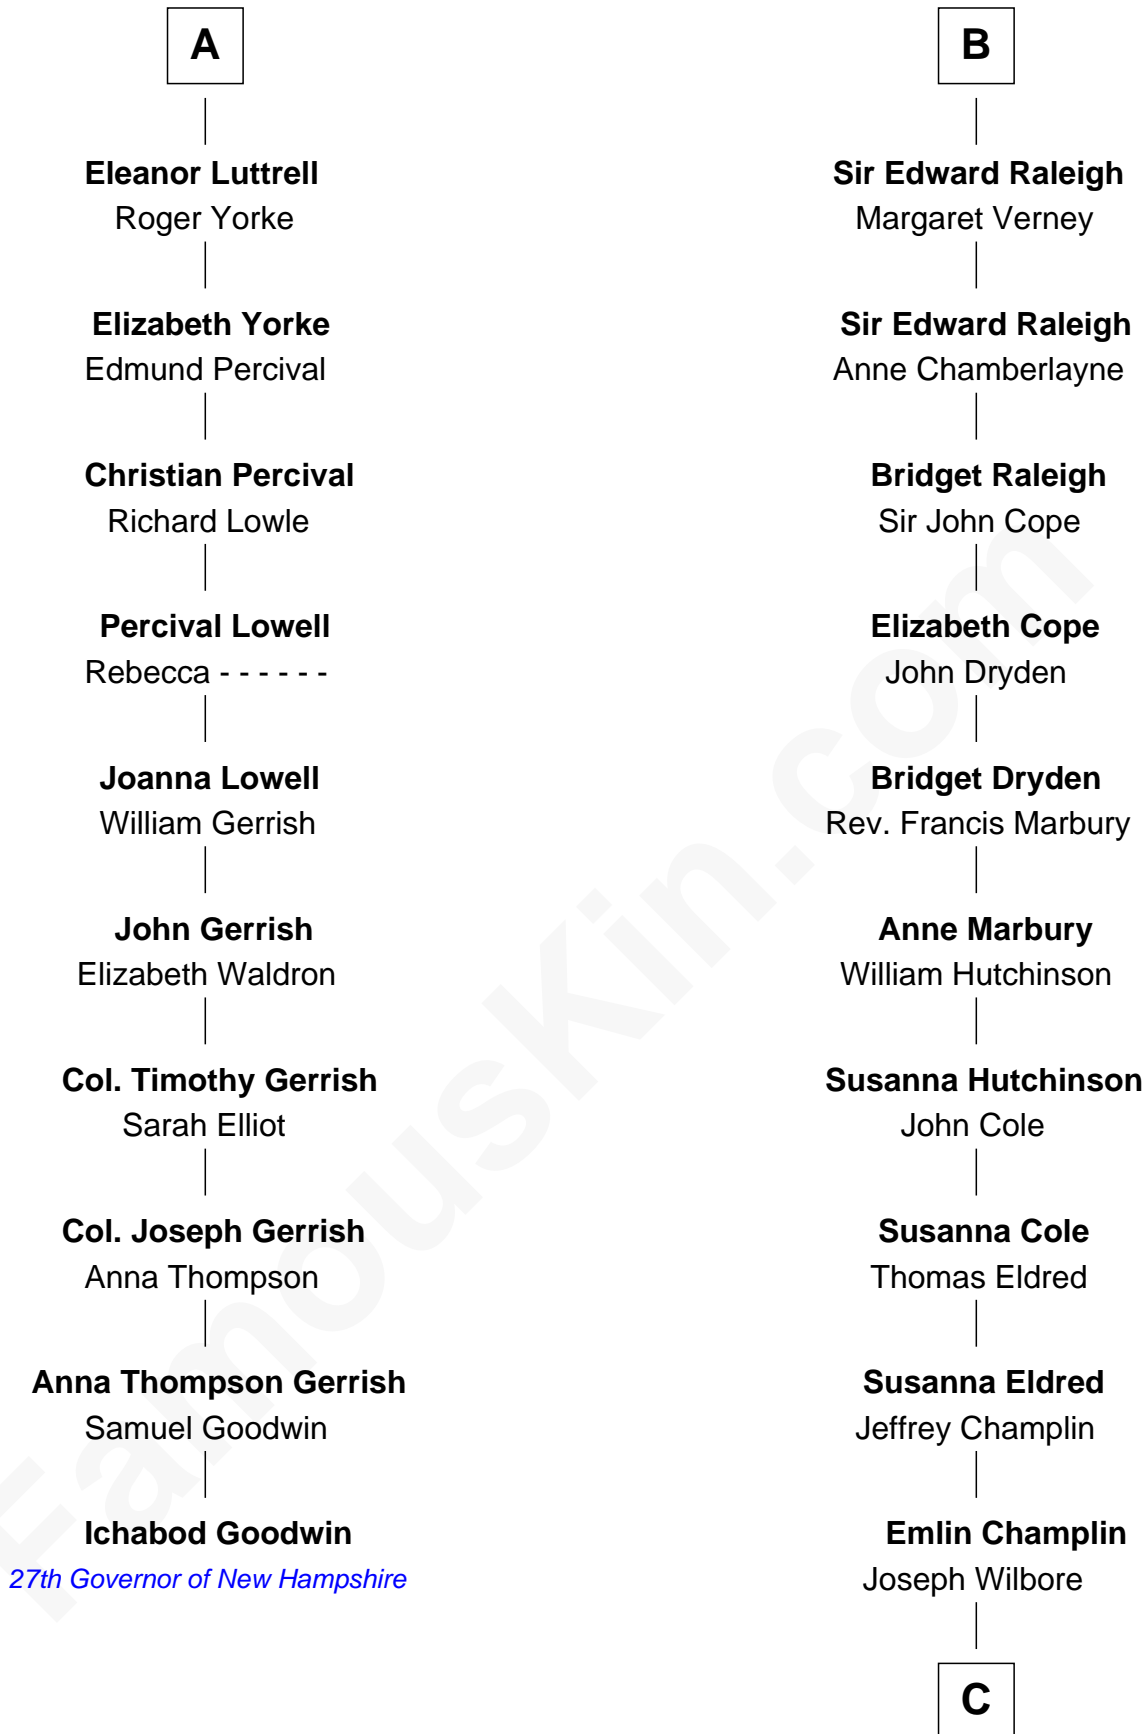

# FamousKin.com Relationship Chart of

**Ichabod Goodwin**

*27th Governor of New Hampshire*

**16th cousin 4 times removed of**

**Shanghai Pierce**

*Texas Cattleman*

**King Edward I**  
Eleanor of Castile

**Elizabeth Plantagenet**  
Humphrey de Bohun

**Sir Hugh Luttrell**  
Margaret Hill

**A**

**Elizabeth Plantagenet**  
Humphrey de Bohun

**Eleanor de Bohun**  
Sir James le Boteler

**Pernel le Boteler**  
Sir Gilbert Talbot

**Sir Richard Talbot**  
Ankaret le Strange

**Mary Talbot**  
Sir Thomas Greene

**Sir Thomas Greene**  
Phillippa Ferrers

**Elizabeth Greene**  
William Raleigh

**B**

**C**

—  
**Ambless Wilbore**  
Nathaniel Stoddard

—  
**Susanna Stoddard**  
Isaac Pearce

—  
**Jonathan D. Pearce**  
Hanna Phillips Head

—  
**Shanghai Pierce**  
*Texas Cattleman*

FamousKin.com