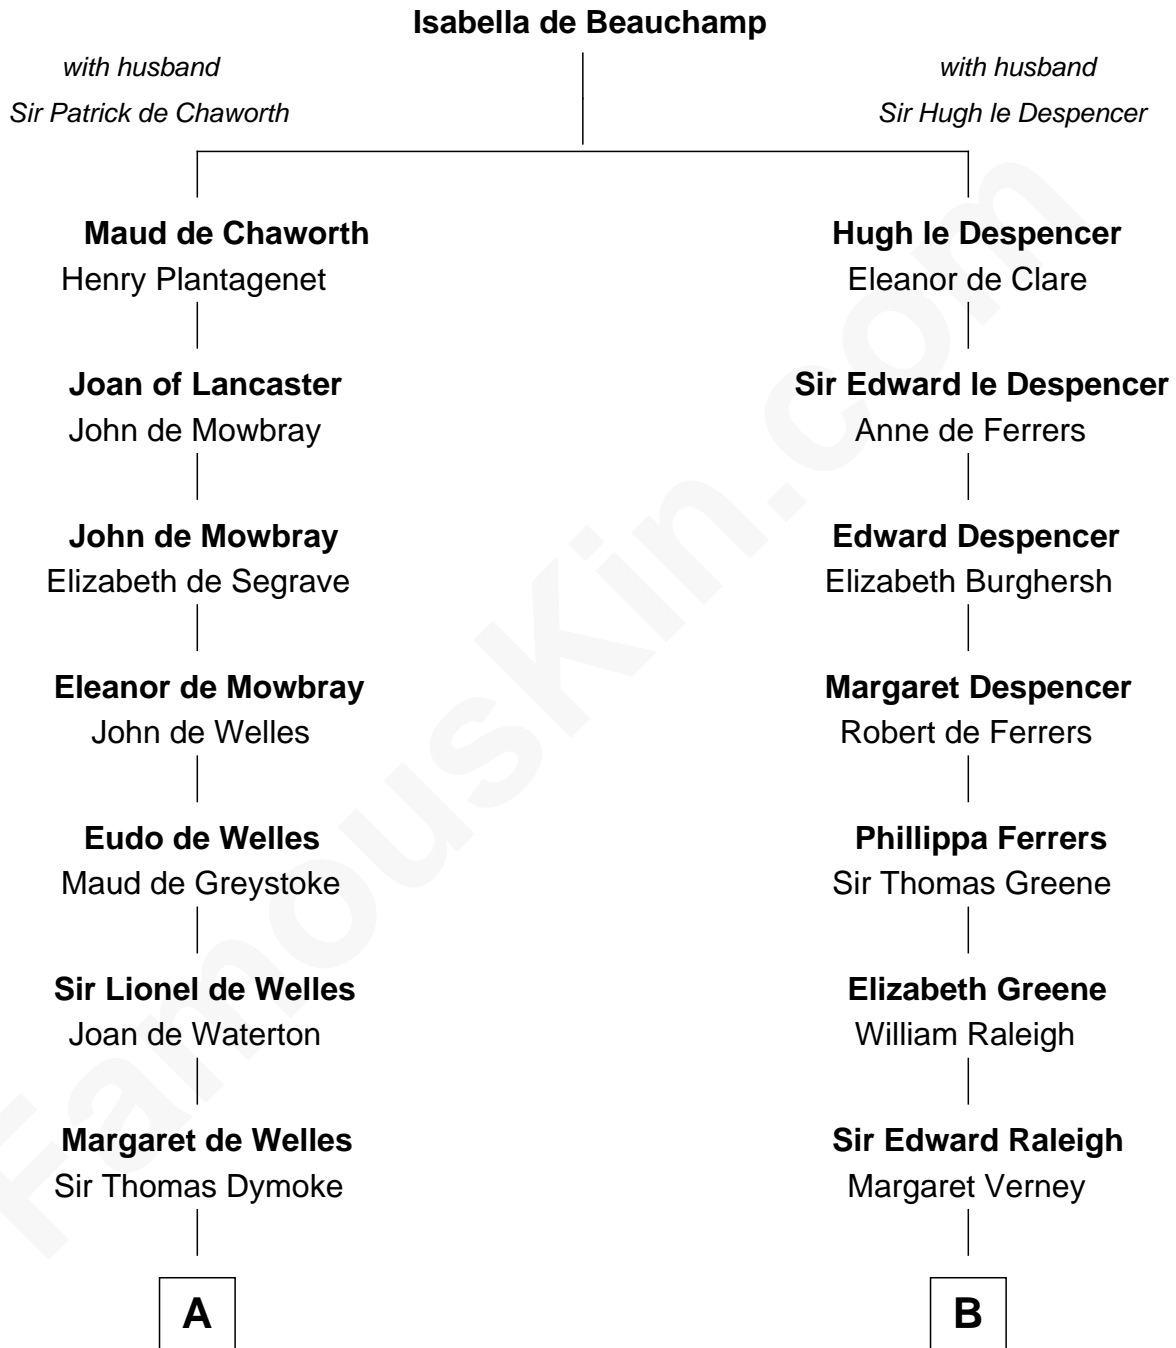

FamousKin.com Relationship Chart of

Ichabod Goodwin

27th Governor of New Hampshire

18th cousin 1 time removed of

Shanghai Pierce

Texas Cattleman

C

Samuel Goodwin
Anna Thompson Gerrish

Ichabod Goodwin
27th Governor of New Hampshire

D

Susanna Stoddard
Isaac Pearce

Jonathan D. Pearce
Hanna Phillips Head

Shanghai Pierce
Texas Cattleman

FamousKin.com