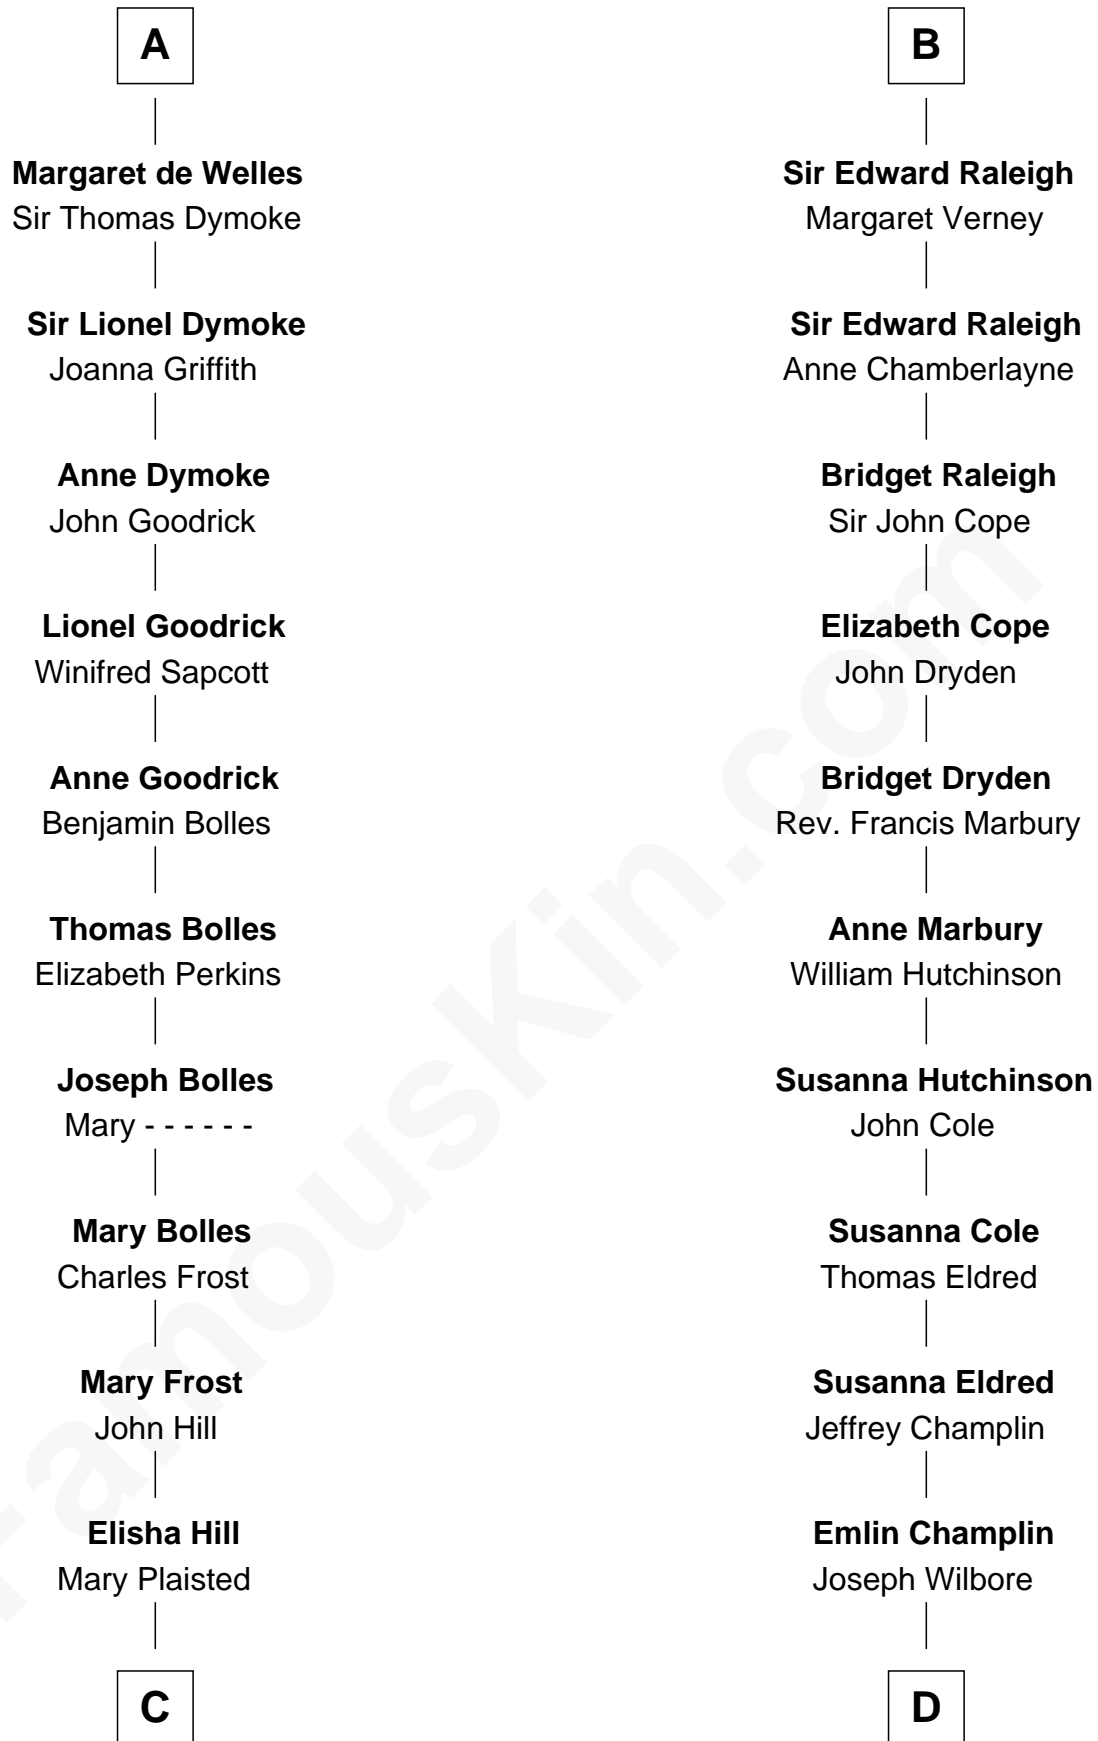

FamousKin.com Relationship Chart of

Ichabod Goodwin

27th Governor of New Hampshire

19th cousin 1 time removed of

Shanghai Pierce

Texas Cattleman

C

Hannah Hill
Dominicus Goodwin

Samuel Goodwin
Anna Thompson Gerrish

Ichabod Goodwin
27th Governor of New Hampshire

D

Ambless Wilbore
Nathaniel Stoddard

Susanna Stoddard
Isaac Pearce

Jonathan D. Pearce
Hanna Phillips Head

Shanghai Pierce
Texas Cattleman