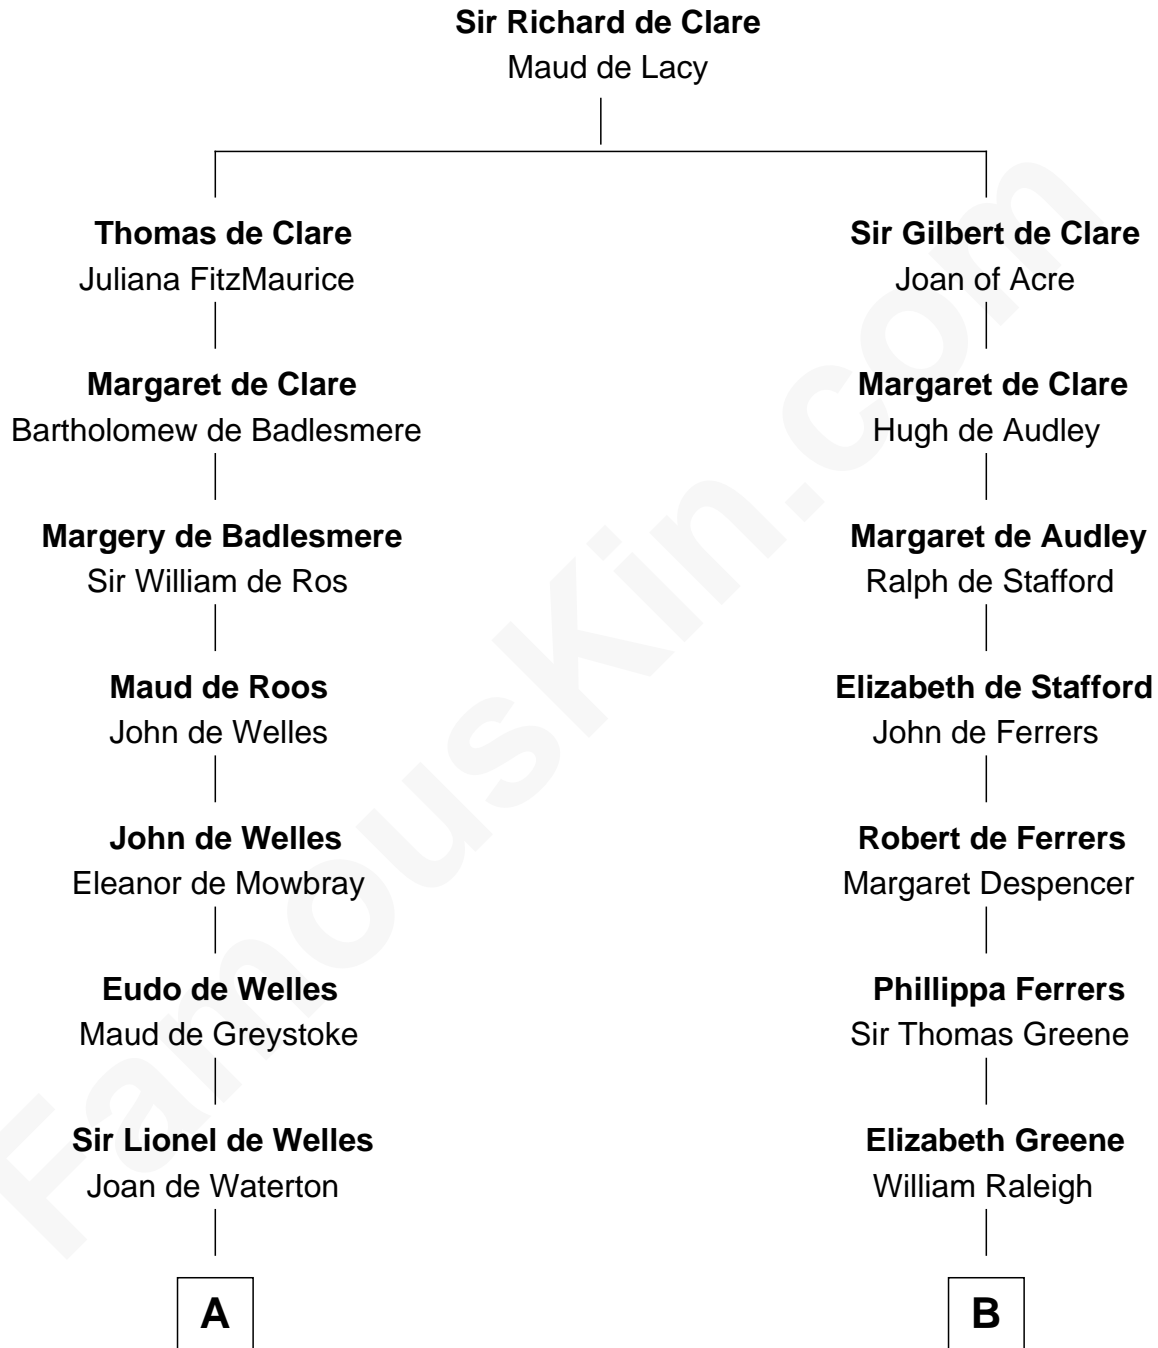

FamousKin.com Relationship Chart of

Ichabod Goodwin

27th Governor of New Hampshire

19th cousin 1 time removed of

Shanghai Pierce

Texas Cattleman

C

Hannah Hill
Dominicus Goodwin

Samuel Goodwin
Anna Thompson Gerrish

Ichabod Goodwin
27th Governor of New Hampshire

D

Ambless Wilbore
Nathaniel Stoddard

Susanna Stoddard
Isaac Pearce

Jonathan D. Pearce
Hanna Phillips Head

Shanghai Pierce
Texas Cattleman

FamousKin.com