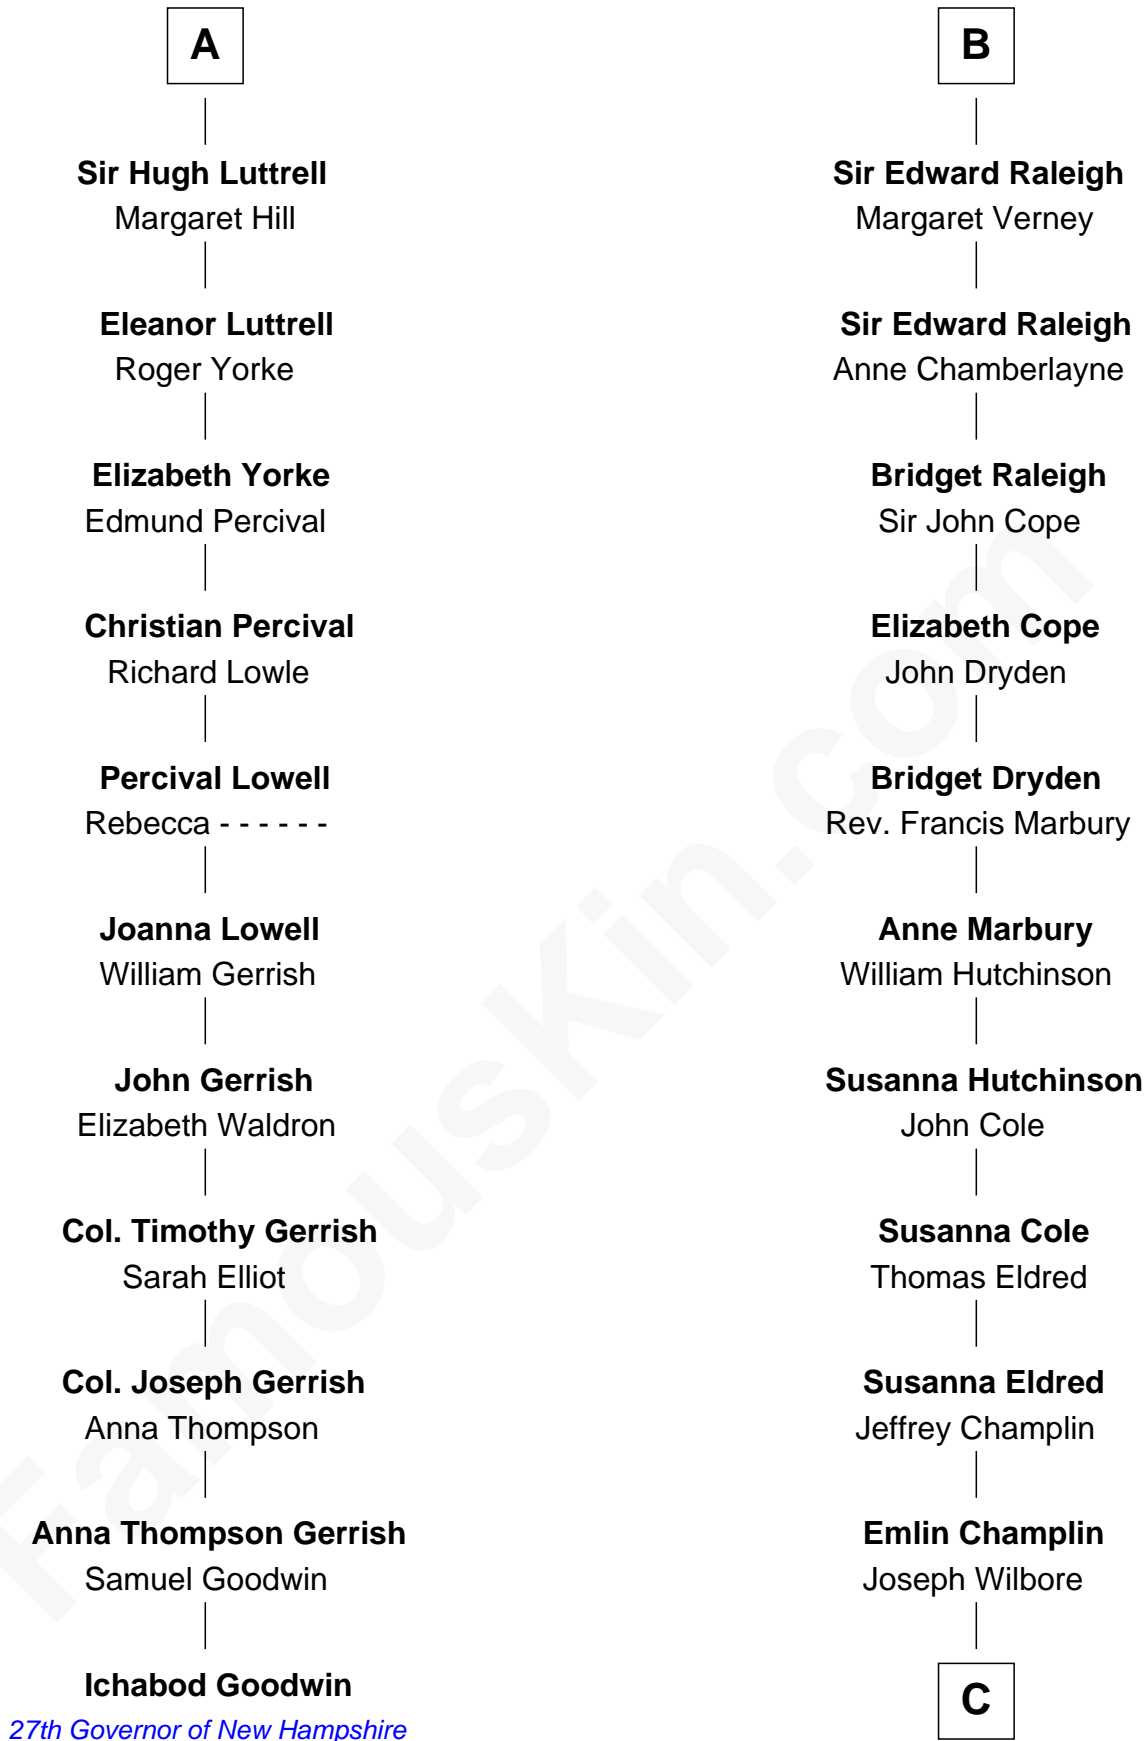

# FamousKin.com Relationship Chart of

**Ichabod Goodwin**

*27th Governor of New Hampshire*

**17th cousin 3 times removed of**

**Shanghai Pierce**

*Texas Cattleman*

**Sir Hugh le Despencer**

Aveline Basset

Isabella de Beauchamp

**Hugh le Despencer**

Eleanor de Clare

**Sir Edward le Despencer**

Anne de Ferrers

**Edward Despencer**

Elizabeth Burghersh

**Margaret Despencer**

Robert de Ferrers

**Phillippa Ferrers**

Sir Thomas Greene

**Elizabeth Greene**

William Raleigh

**B**

**C**

**Ambless Wilbore**  
Nathaniel Stoddard

**Susanna Stoddard**  
Isaac Pearce

**Jonathan D. Pearce**  
Hanna Phillips Head

**Shanghai Pierce**  
*Texas Cattleman*

FamousKin.com