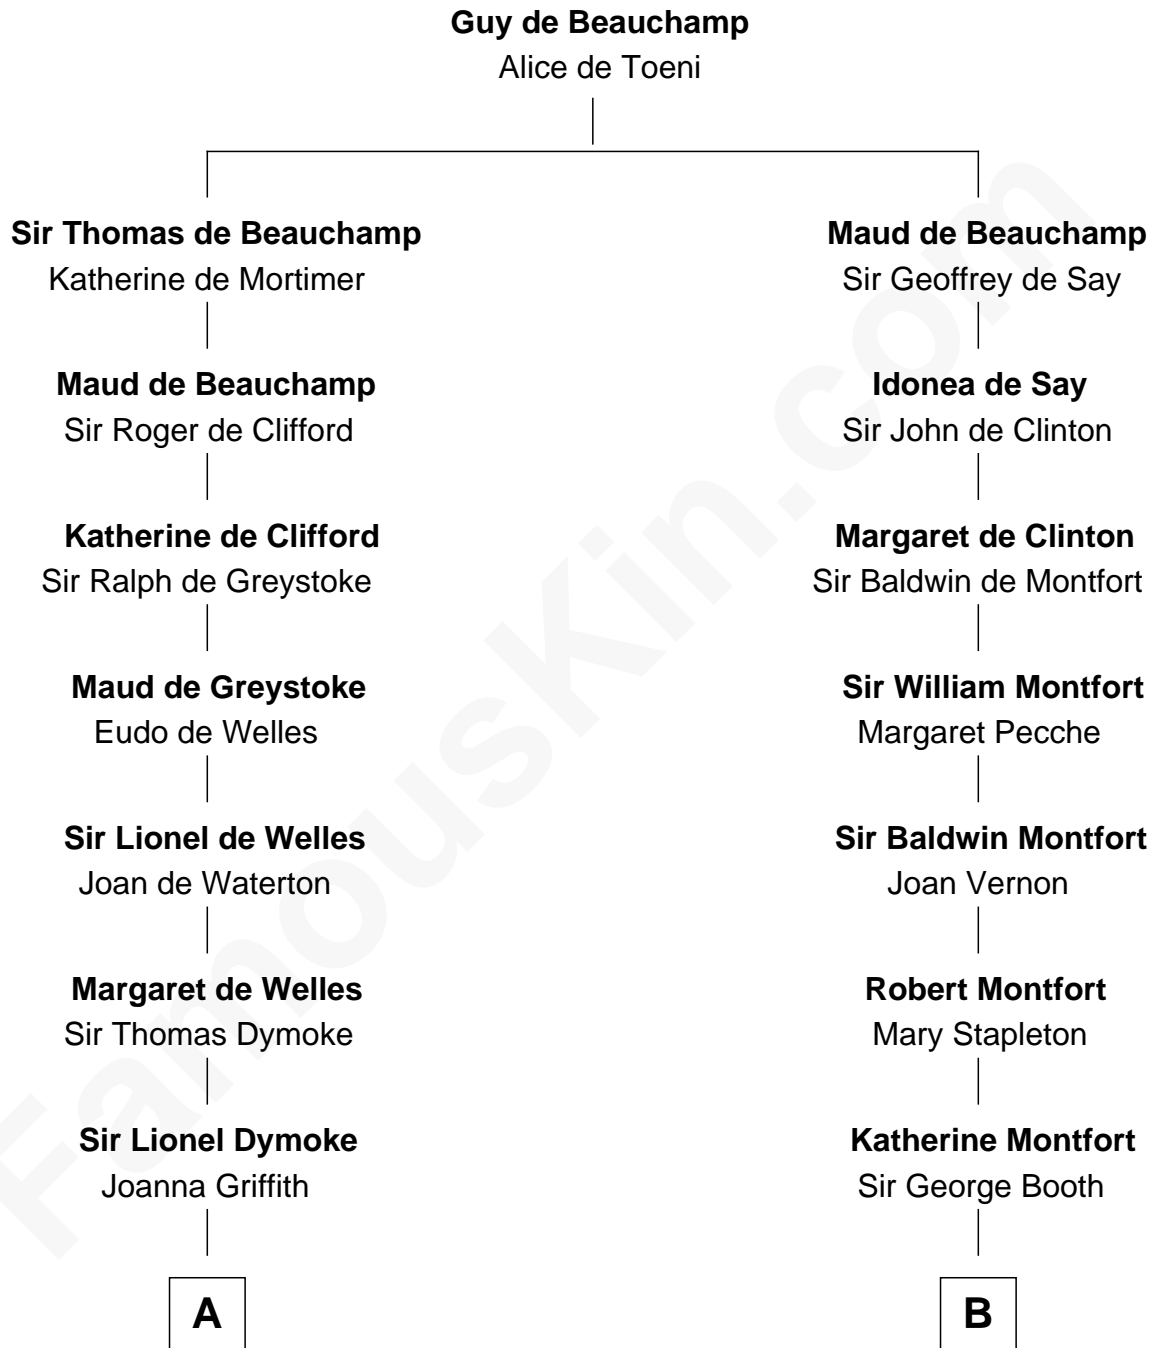

FamousKin.com

Relationship Chart of

Ichabod Goodwin

27th Governor of New Hampshire

17th cousin 4 times removed of

Christian Herter

59th Governor of Massachusetts

C

|
Sarah Fiske
Erastus Miles

|
Archibald Miles
Mary Treese

|
Mary Miles
Christian Herter

|
Albert Herter
Adele McGinnis

|
Christian Herter
59th Governor of Massachusetts

FamousKin.com