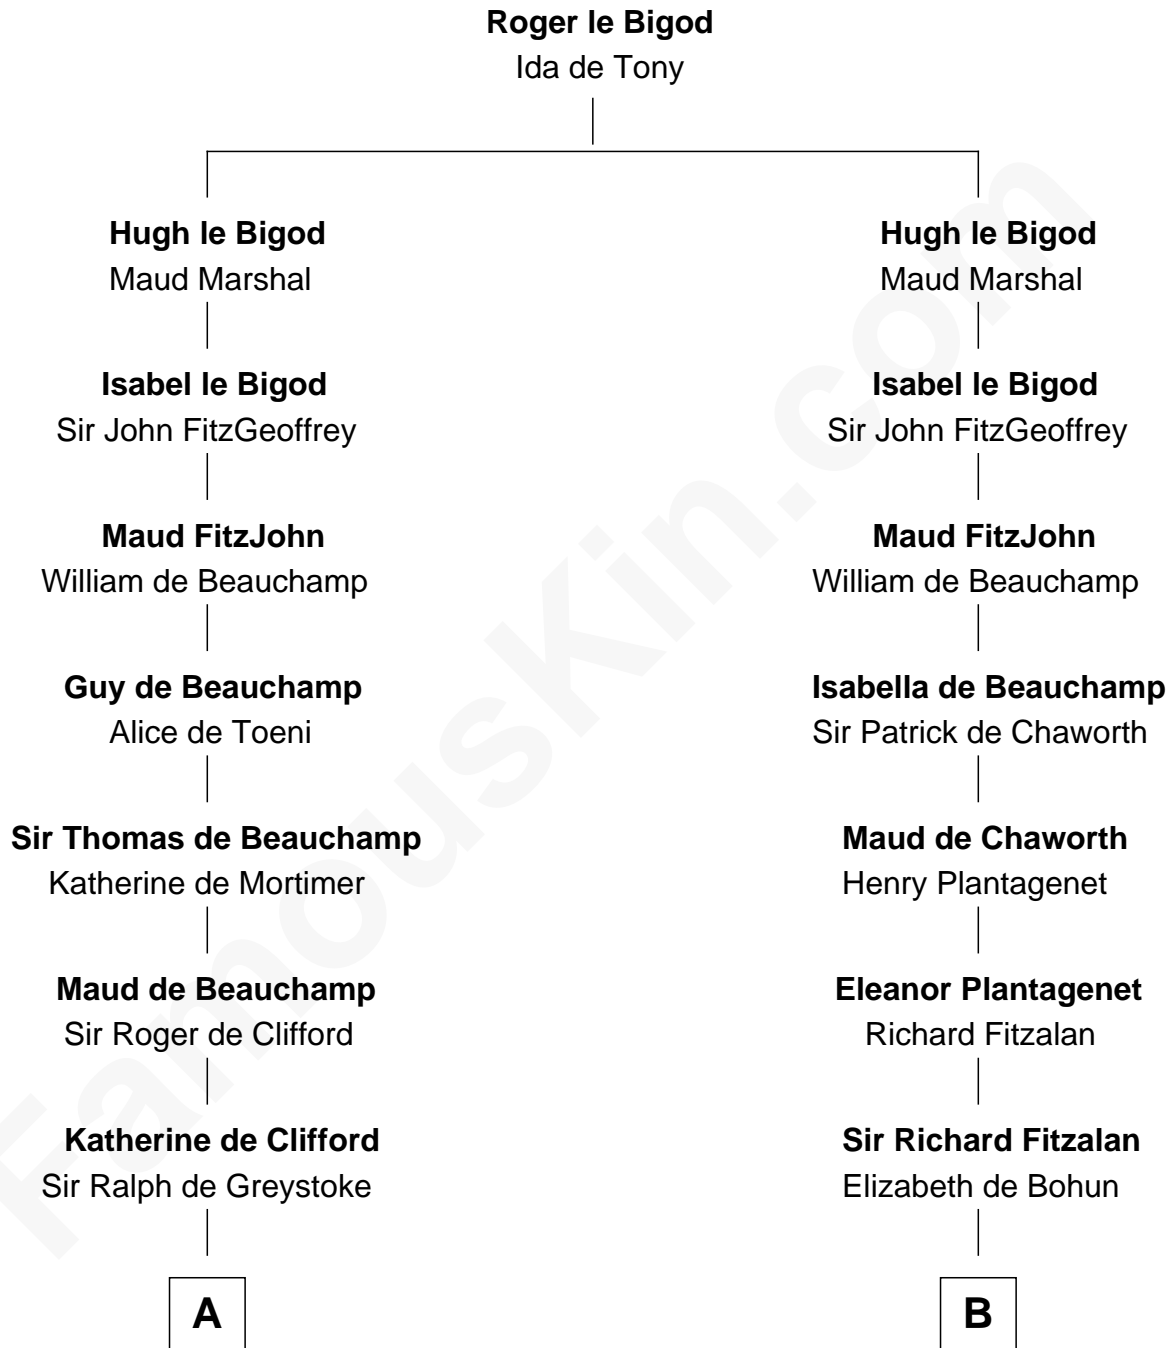

FamousKin.com Relationship Chart of

Ichabod Goodwin

27th Governor of New Hampshire

21st cousin of

John Quincy Adams

6th U.S. President

C

Mary Frost

John Hill

Elisha Hill

Mary Plaisted

Hannah Hill

Dominicus Goodwin

Samuel Goodwin

Anna Thompson Gerrish

Ichabod Goodwin