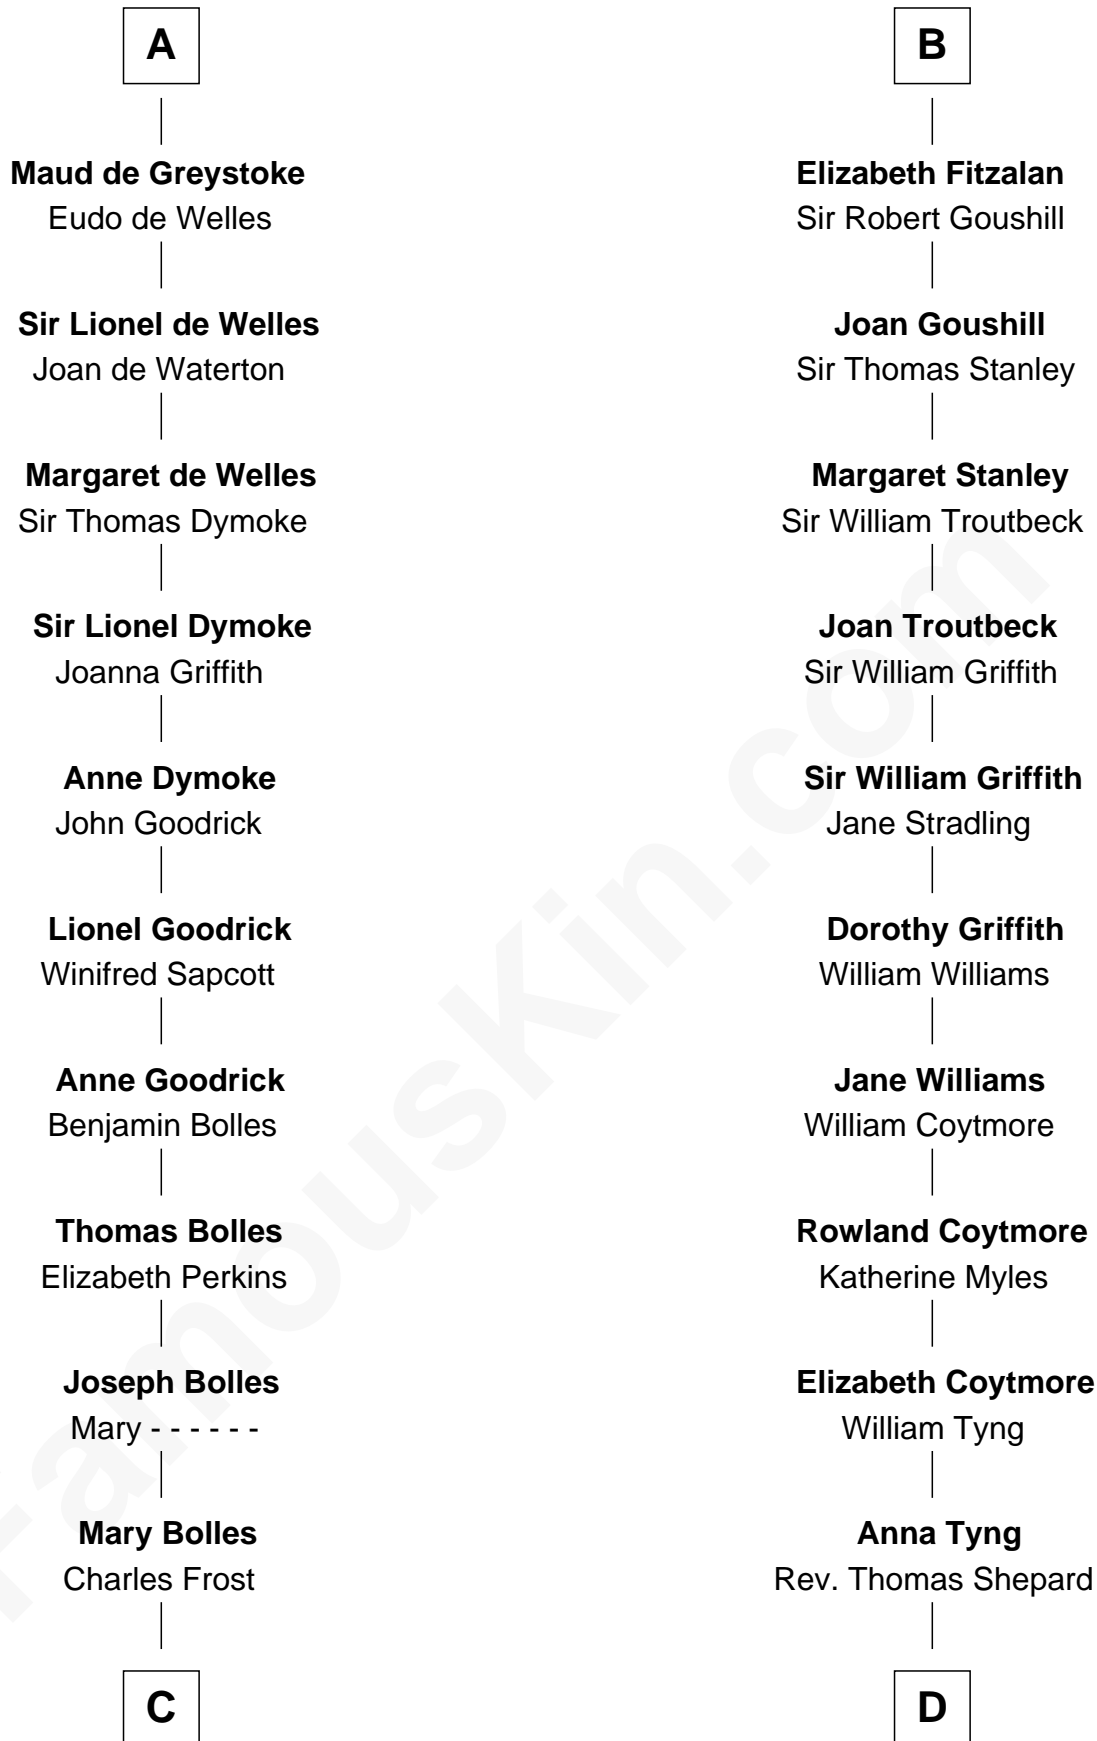

FamousKin.com Relationship Chart of

Ichabod Goodwin

27th Governor of New Hampshire

21st cousin of

John Quincy Adams

6th U.S. President

C

Mary Frost

John Hill

Elisha Hill

Mary Plaisted

Hannah Hill

Dominicus Goodwin

Samuel Goodwin

Anna Thompson Gerrish

Ichabod Goodwin