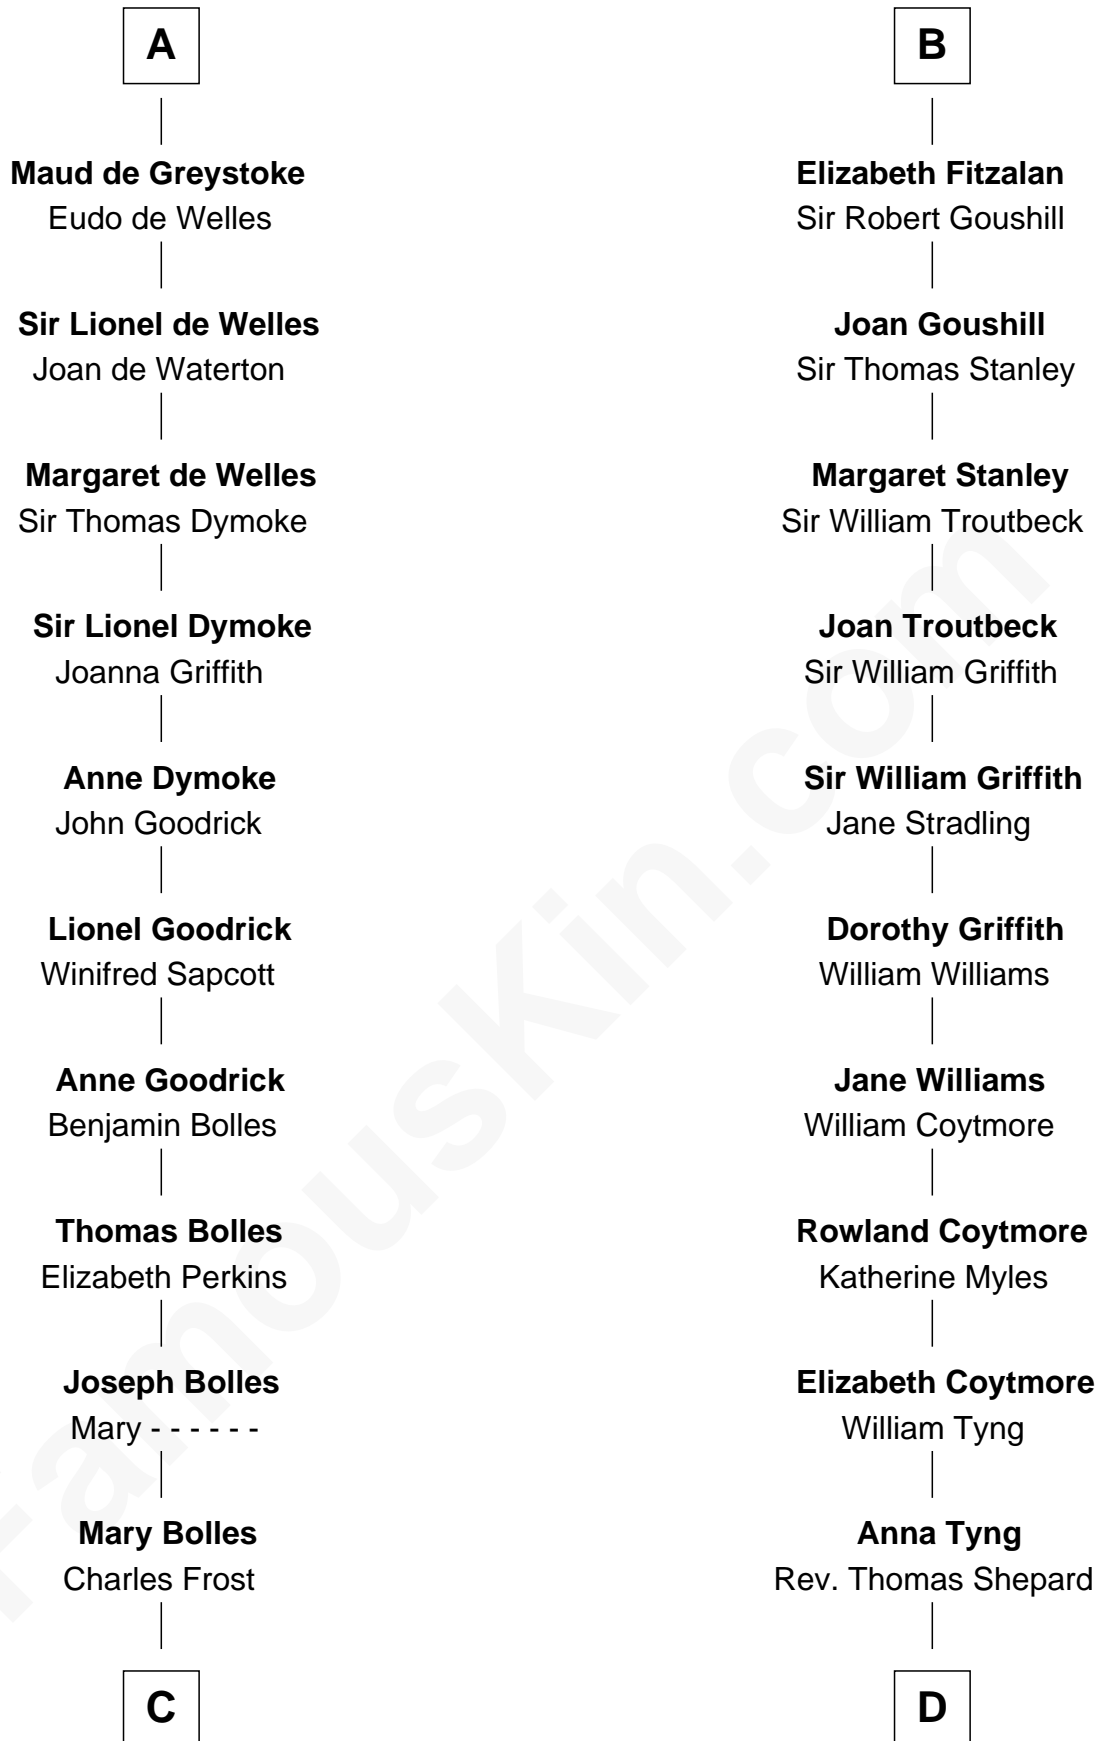

FamousKin.com Relationship Chart of

Ichabod Goodwin

27th Governor of New Hampshire

21st cousin of

John Quincy Adams

6th U.S. President

Robert Mauduit

Isabel Basset

Anna Thompson Gerrish

Ichabod Goodwin

27th Governor of New Hampshire

D

Anna Shepard

Daniel Quincy

Col John Quincy

Elizabeth Norton