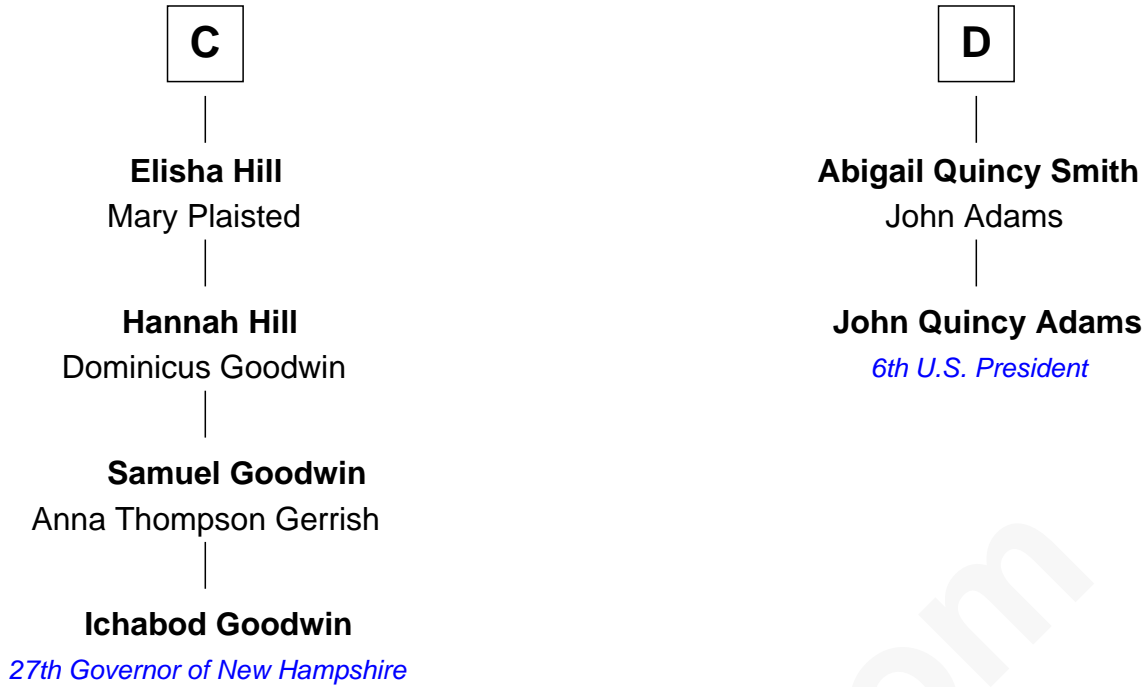

# FamousKin.com Relationship Chart of

**Ichabod Goodwin**

*27th Governor of New Hampshire*

**18th cousin 2 times removed of**

**John Quincy Adams**

*6th U.S. President*

**Sir Richard FitzRoy**

Rose de Dover