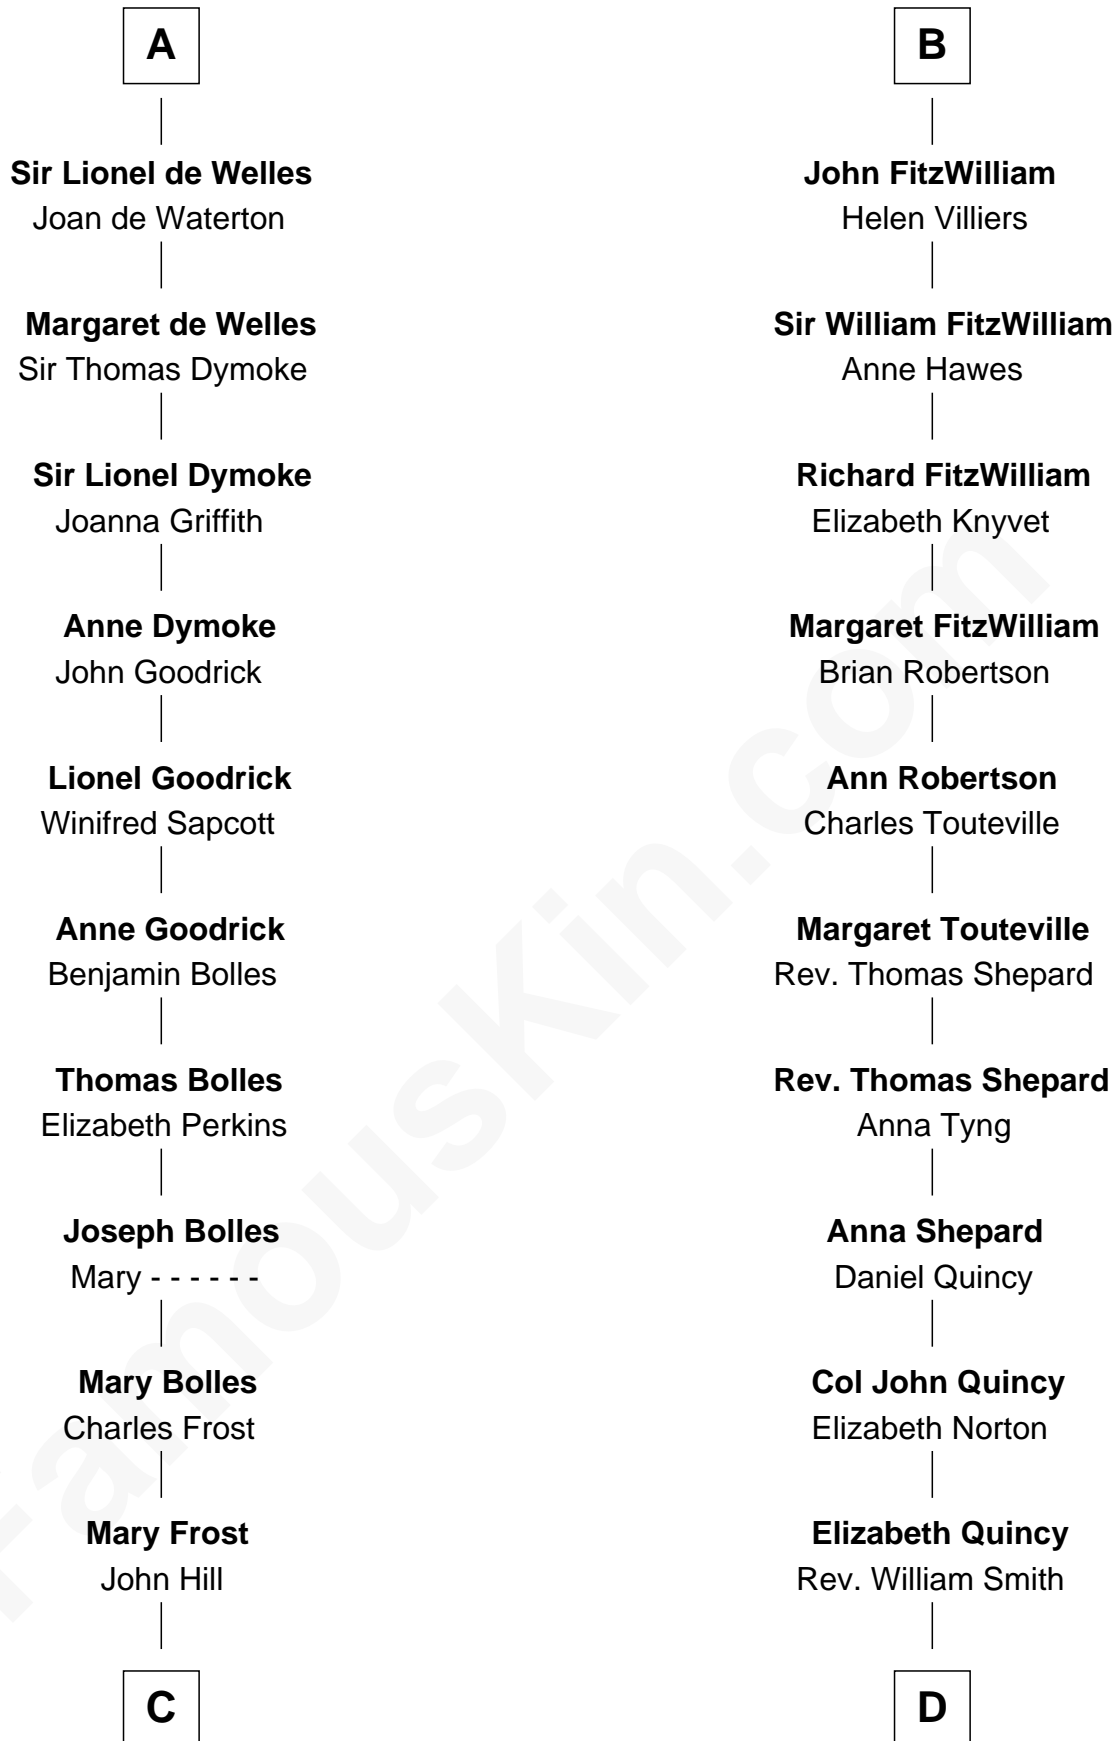

# FamousKin.com Relationship Chart of

**Ichabod Goodwin**

*27th Governor of New Hampshire*

**18th cousin 2 times removed of**

**John Quincy Adams**

*6th U.S. President*

**Sir Richard FitzRoy**

Rose de Dover

FamousKin.com