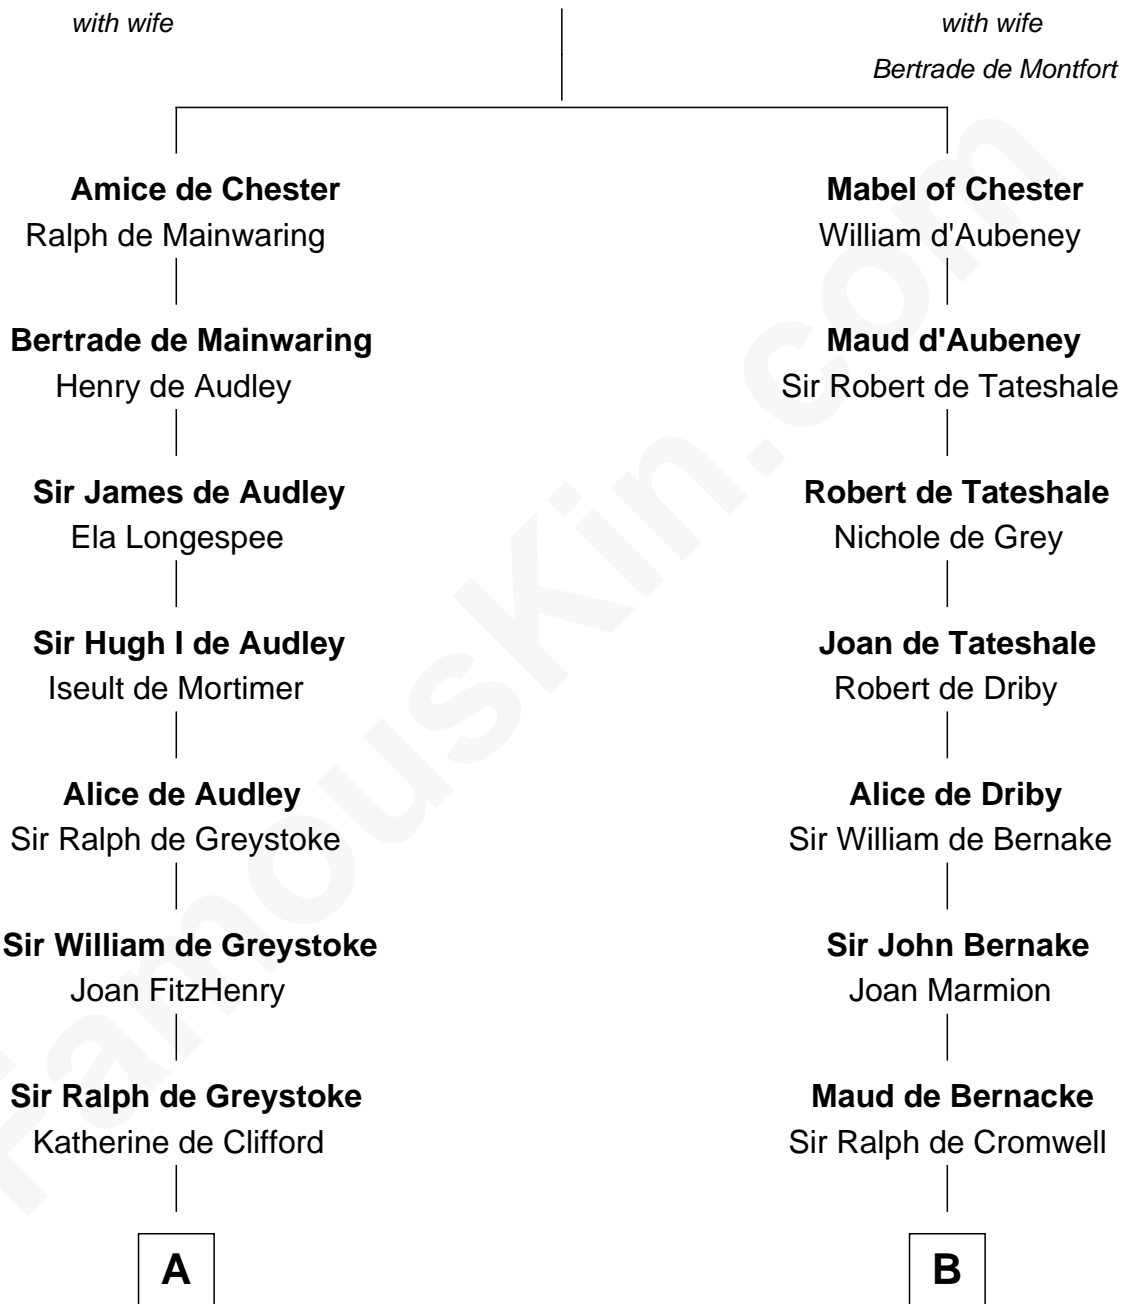

## Relationship Chart of

### Ichabod Goodwin

27th Governor of New Hampshire

20th cousin 1 time removed of

### John Quincy Adams

6th U.S. President

Hugh de Kevelioc

**C**

**Mary Frost**  
John Hill

**Elisha Hill**  
Mary Plaisted

**Hannah Hill**  
Dominicus Goodwin

**Samuel Goodwin**  
Anna Thompson Gerrish