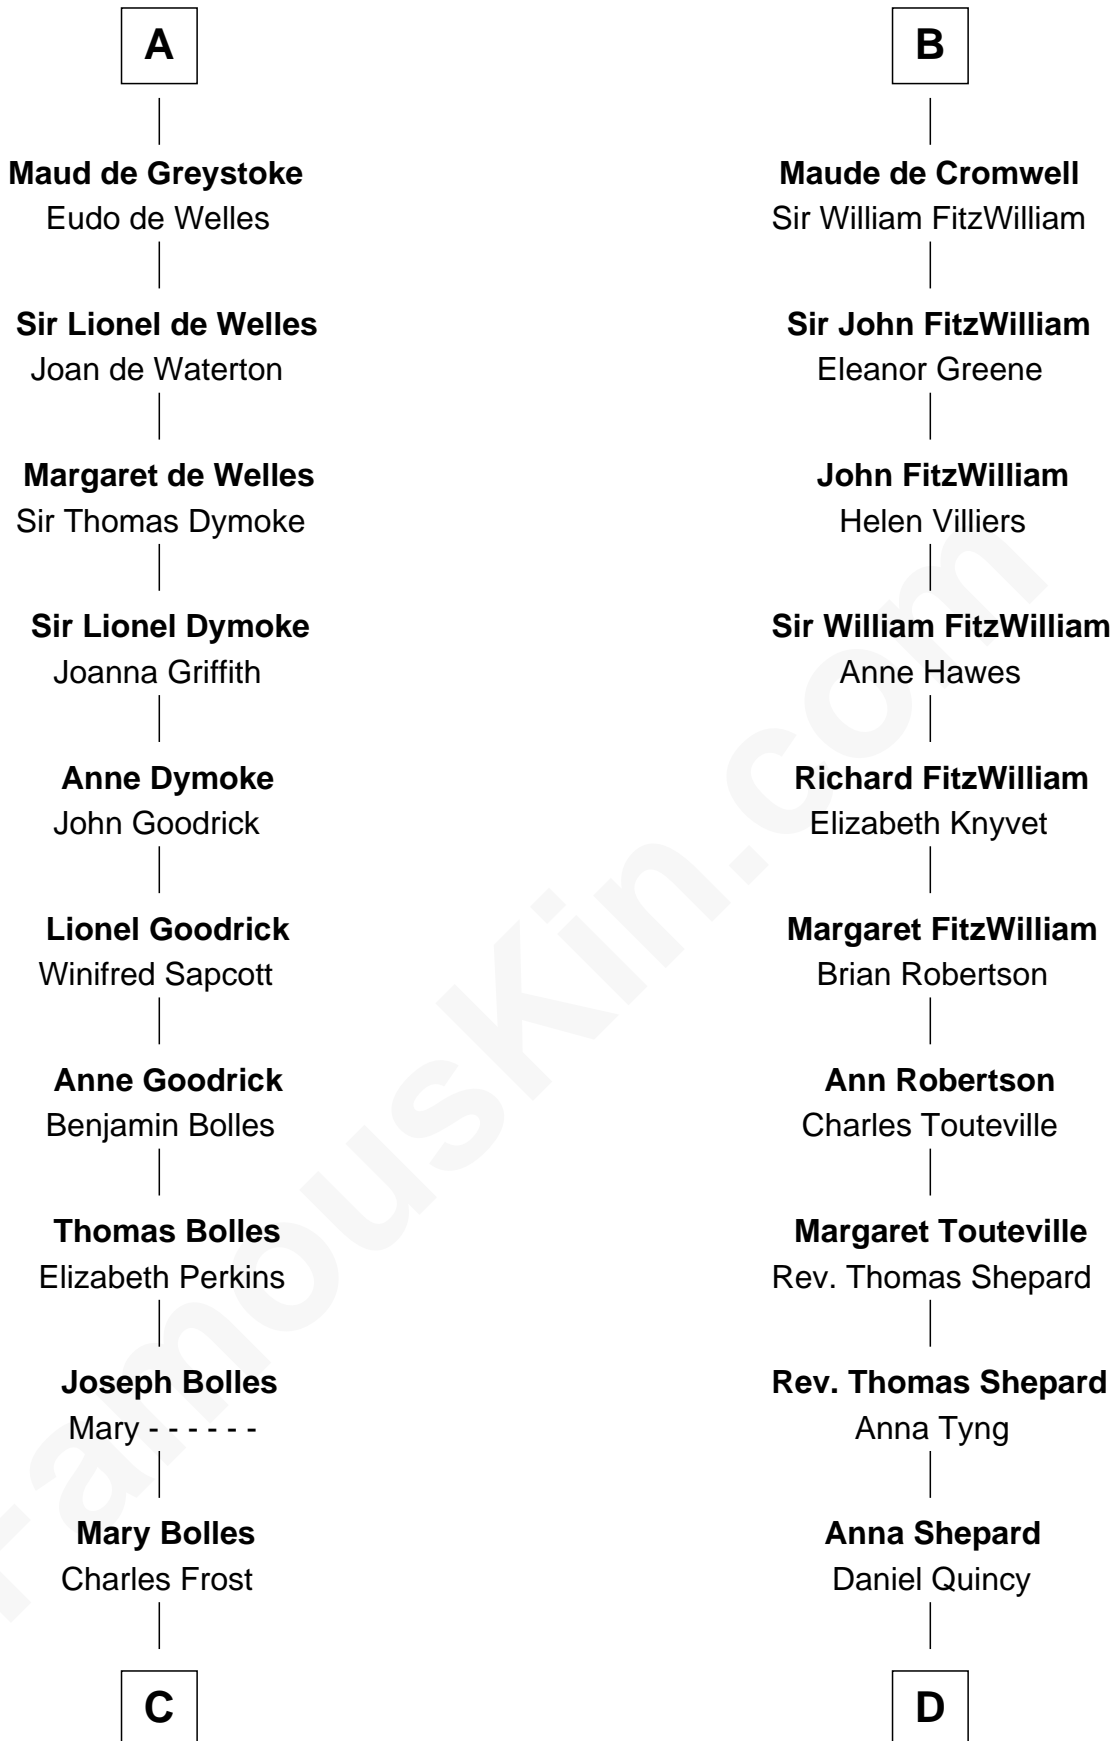

## Relationship Chart of

### Ichabod Goodwin

27th Governor of New Hampshire

20th cousin 1 time removed of

### John Quincy Adams

6th U.S. President

Hugh de Kevelioc

**C**

**Mary Frost**  
John Hill

**Elisha Hill**  
Mary Plaisted

**Hannah Hill**  
Dominicus Goodwin

**Samuel Goodwin**  
Anna Thompson Gerrish