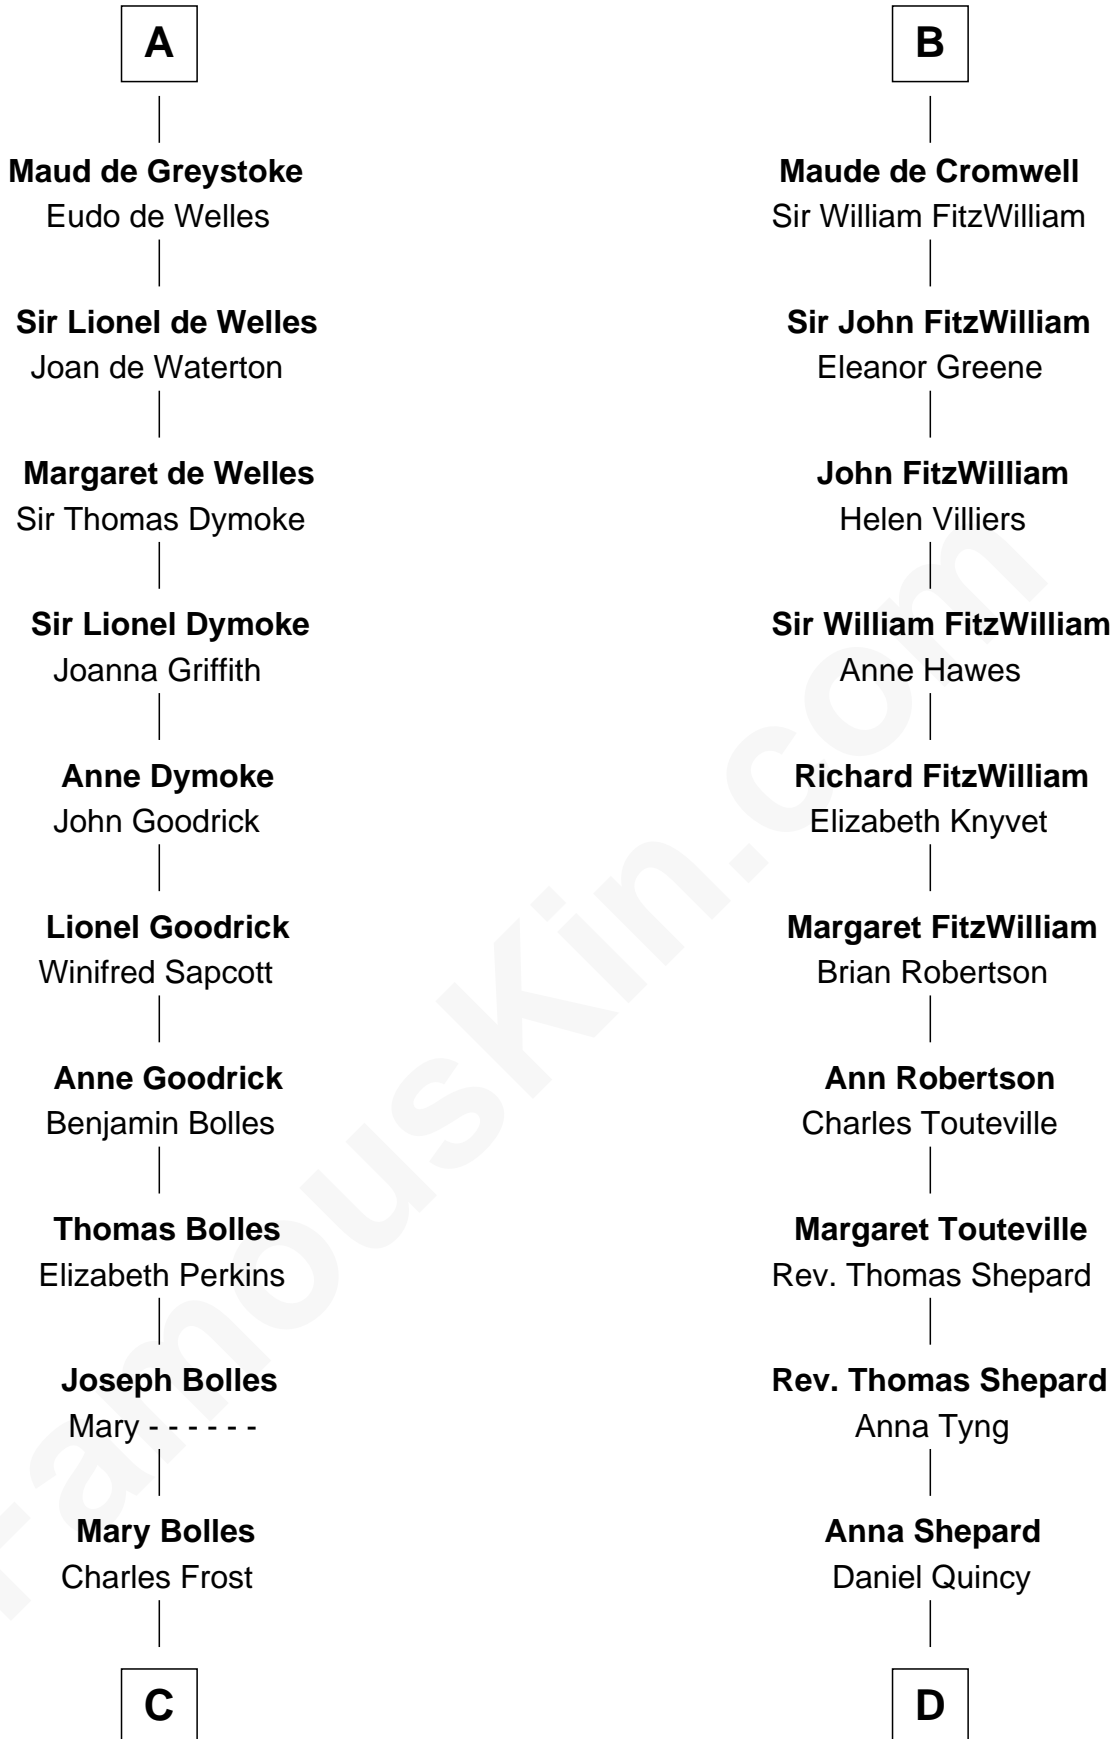

# FamousKin.com Relationship Chart of

**Ichabod Goodwin**

*27th Governor of New Hampshire*

20th cousin 1 time removed of

**John Quincy Adams**

*6th U.S. President*

**Bertrade de Montfort**

Hugh de Kevelioc

**C**

**Mary Frost**  
John Hill

**Elisha Hill**  
Mary Plaisted

**Hannah Hill**  
Dominicus Goodwin

**Samuel Goodwin**  
Anna Thompson Gerrish

**Ichabod Goodwin**  
*27th Governor of New Hampshire*

**D**

**Col John Quincy**  
Elizabeth Norton