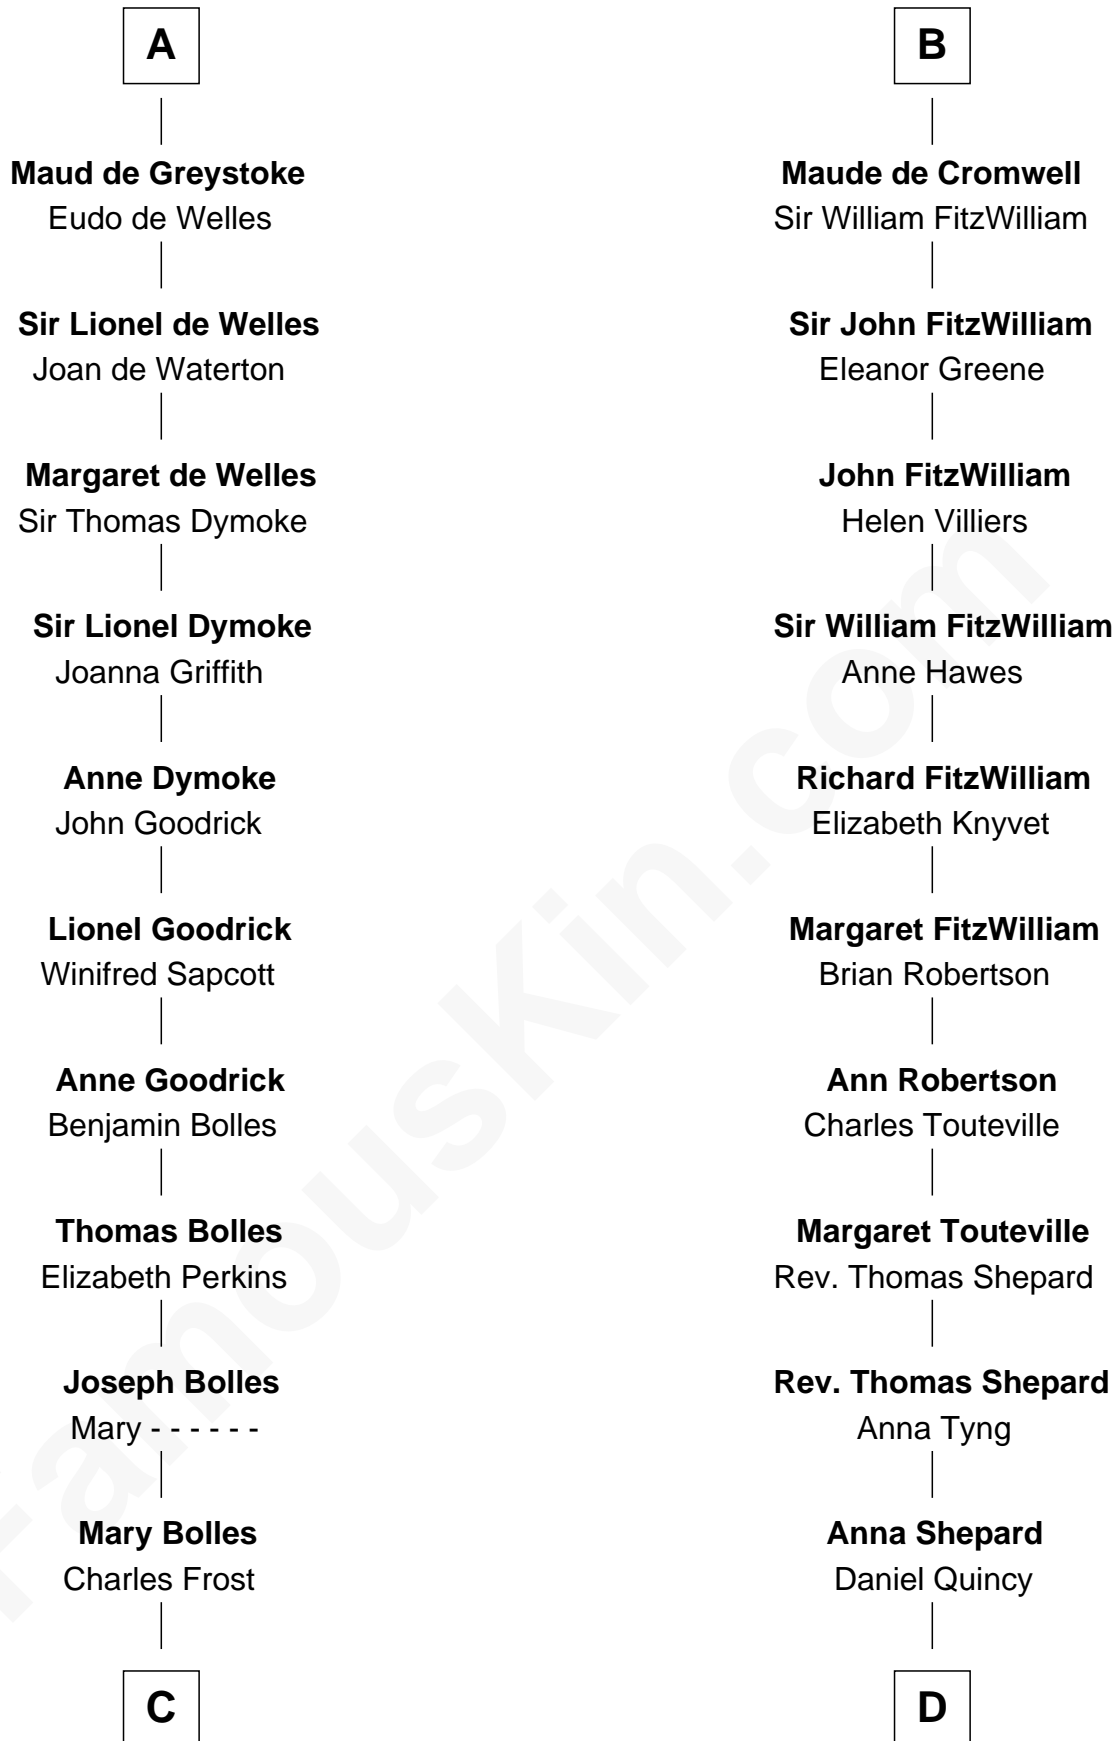

FamousKin.com Relationship Chart of

Ichabod Goodwin

27th Governor of New Hampshire

20th cousin 1 time removed of

John Quincy Adams

6th U.S. President

C

Mary Frost
John Hill

Elisha Hill
Mary Plaisted

Hannah Hill
Dominicus Goodwin

Samuel Goodwin
Anna Thompson Gerrish

Ichabod Goodwin
27th Governor of New Hampshire

D

Col John Quincy
Elizabeth Norton

Elizabeth Quincy
Rev. William Smith