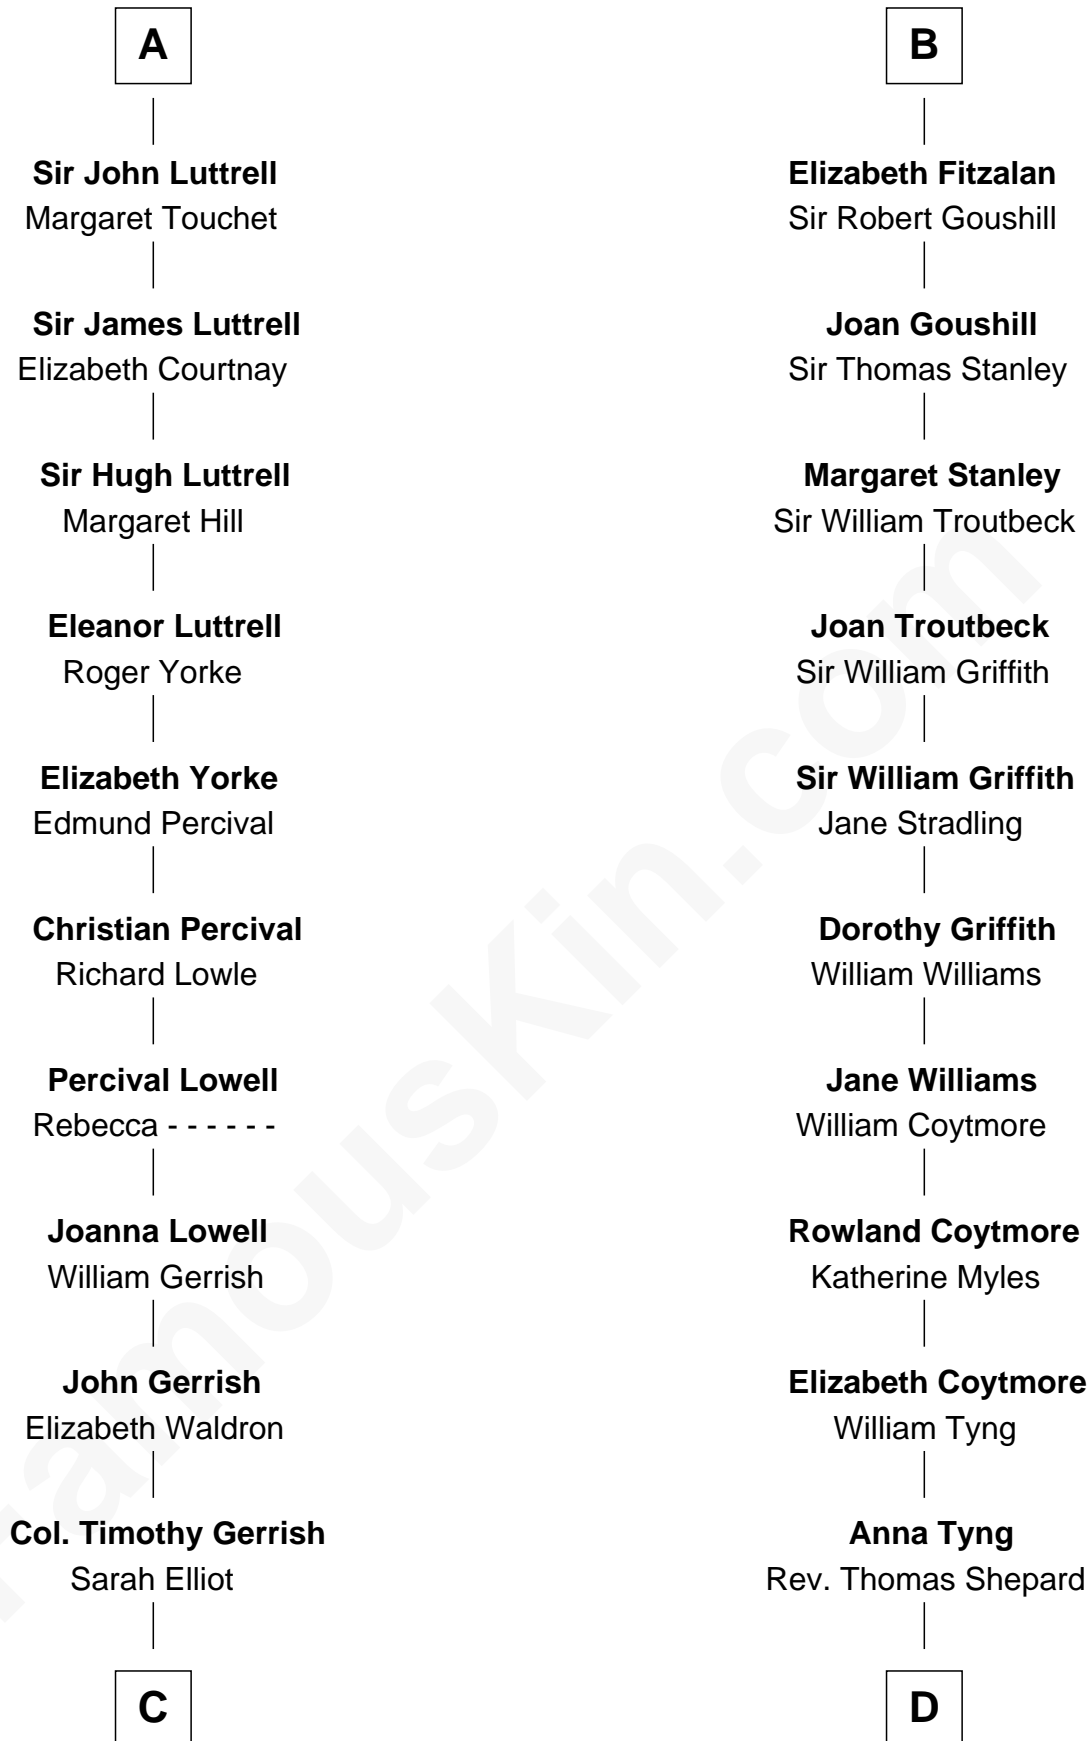

# FamousKin.com Relationship Chart of

**Ichabod Goodwin**

*27th Governor of New Hampshire*

19th cousin 2 times removed of

**John Quincy Adams**

*6th U.S. President*

**Saher de Quincy**  
Margaret de Beaumont

**C**

**Col. Joseph Gerrish**

Anna Thompson

**Anna Thompson Gerrish**

Samuel Goodwin

**Ichabod Goodwin**

*27th Governor of New Hampshire*

**D**

**Anna Shepard**

Daniel Quincy

**Col John Quincy**

Elizabeth Norton

**Elizabeth Quincy**

Rev. William Smith

**Abigail Quincy Smith**

John Adams