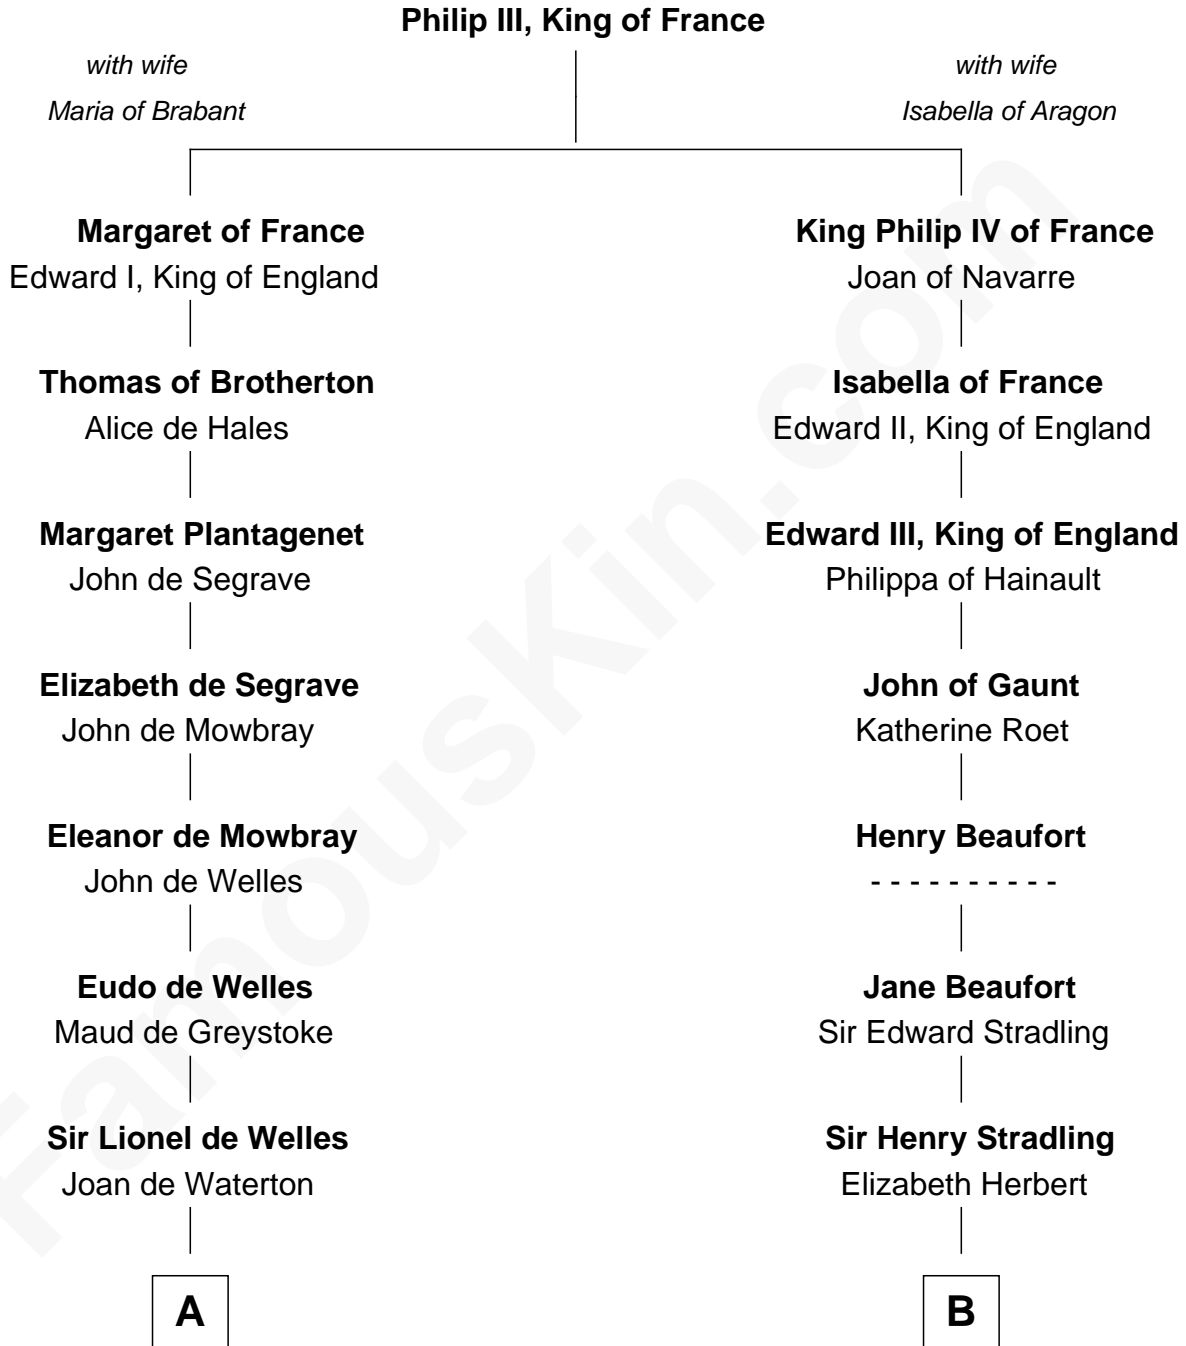

FamousKin.com Relationship Chart of

Ichabod Goodwin

27th Governor of New Hampshire

18th cousin 1 time removed of

John Quincy Adams

6th U.S. President

C

Hannah Hill
Dominicus Goodwin

Samuel Goodwin
Anna Thompson Gerrish

Ichabod Goodwin
27th Governor of New Hampshire

D

Abigail Quincy Smith
John Adams

John Quincy Adams
6th U.S. President

FamousKin.com