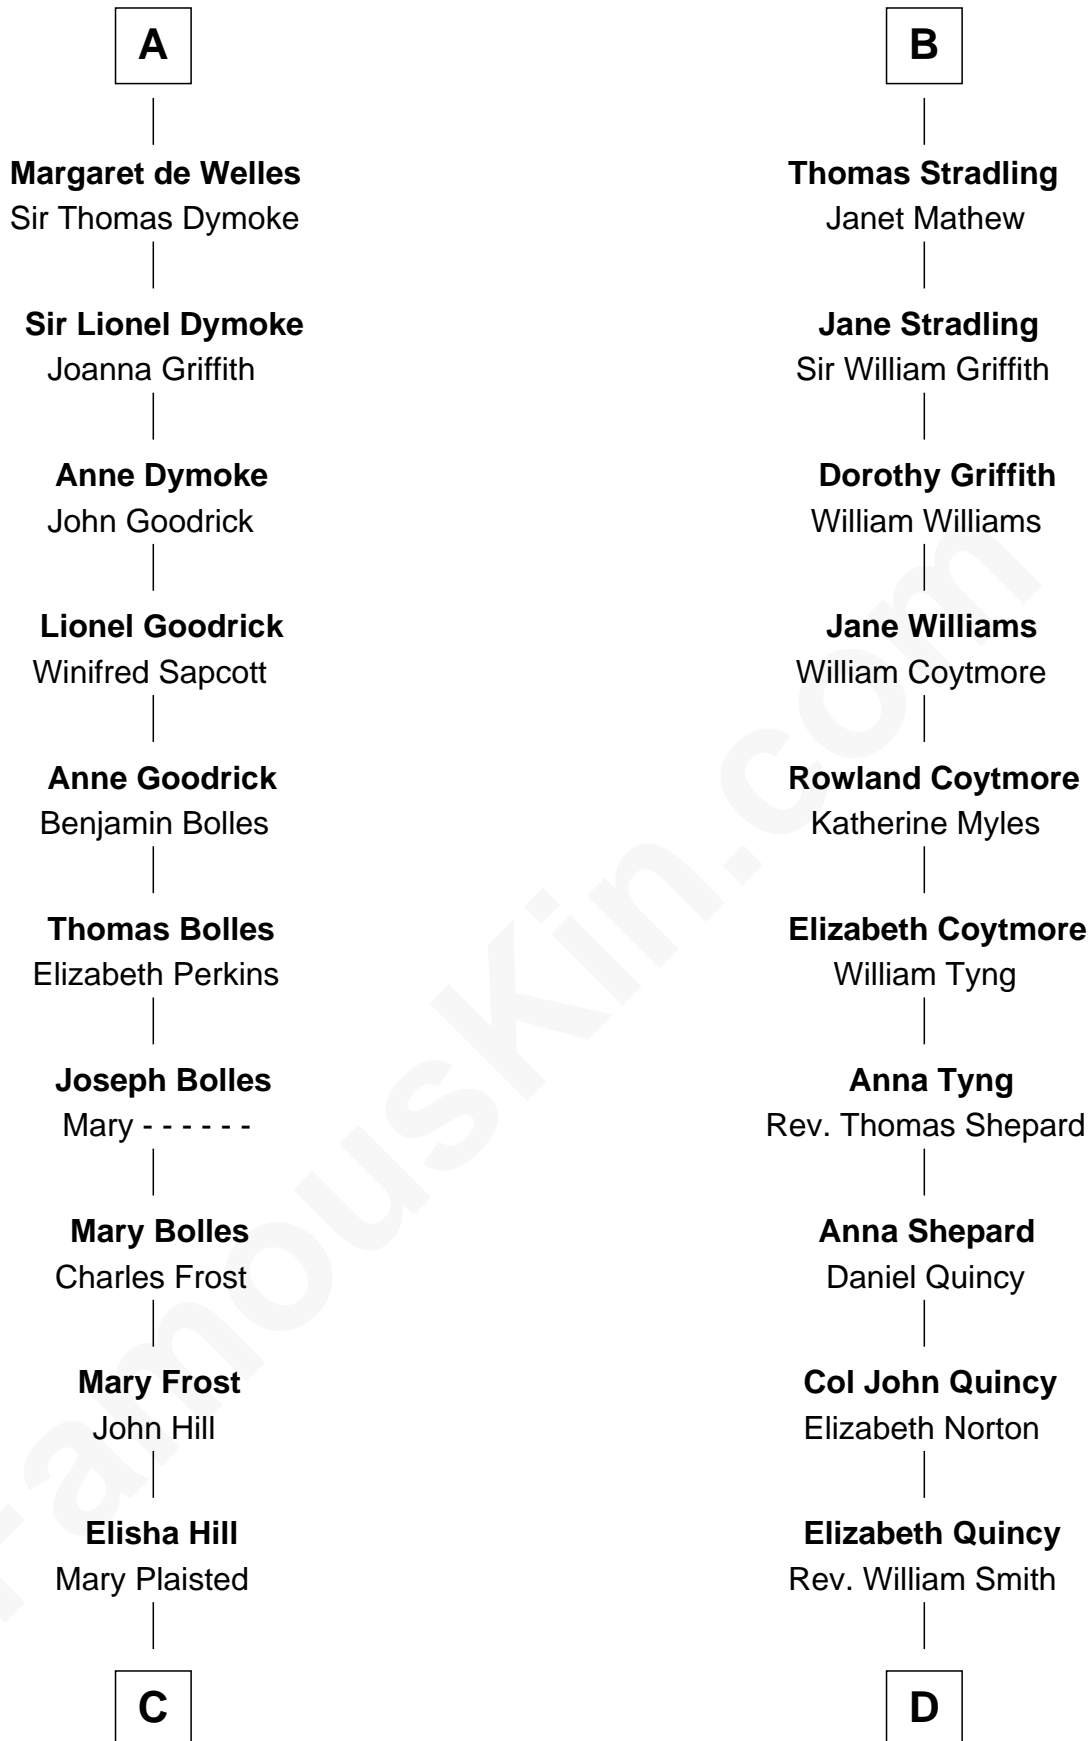

FamousKin.com Relationship Chart of

Ichabod Goodwin

27th Governor of New Hampshire

18th cousin 1 time removed of

John Quincy Adams

6th U.S. President

C

Hannah Hill
Dominicus Goodwin

Samuel Goodwin
Anna Thompson Gerrish

Ichabod Goodwin
27th Governor of New Hampshire

D

Abigail Quincy Smith
John Adams

John Quincy Adams
6th U.S. President

FamousKin.com