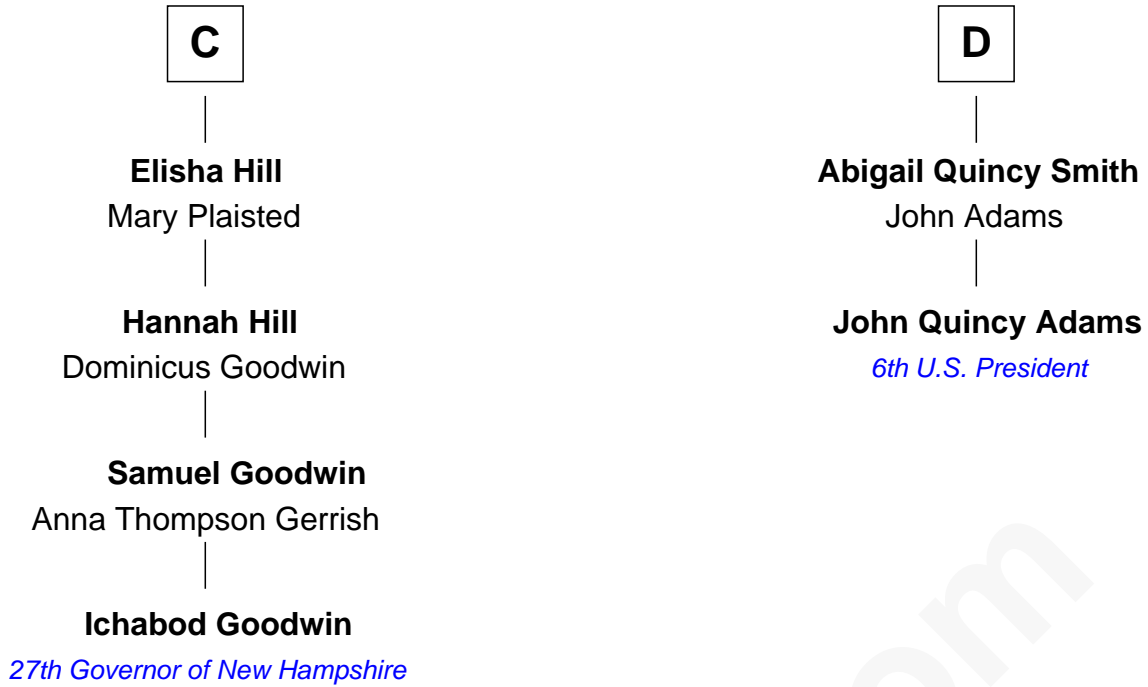

FamousKin.com Relationship Chart of

Ichabod Goodwin

27th Governor of New Hampshire

18th cousin 2 times removed of

John Quincy Adams

6th U.S. President

Sir William Longespee

Ela of Salisbury