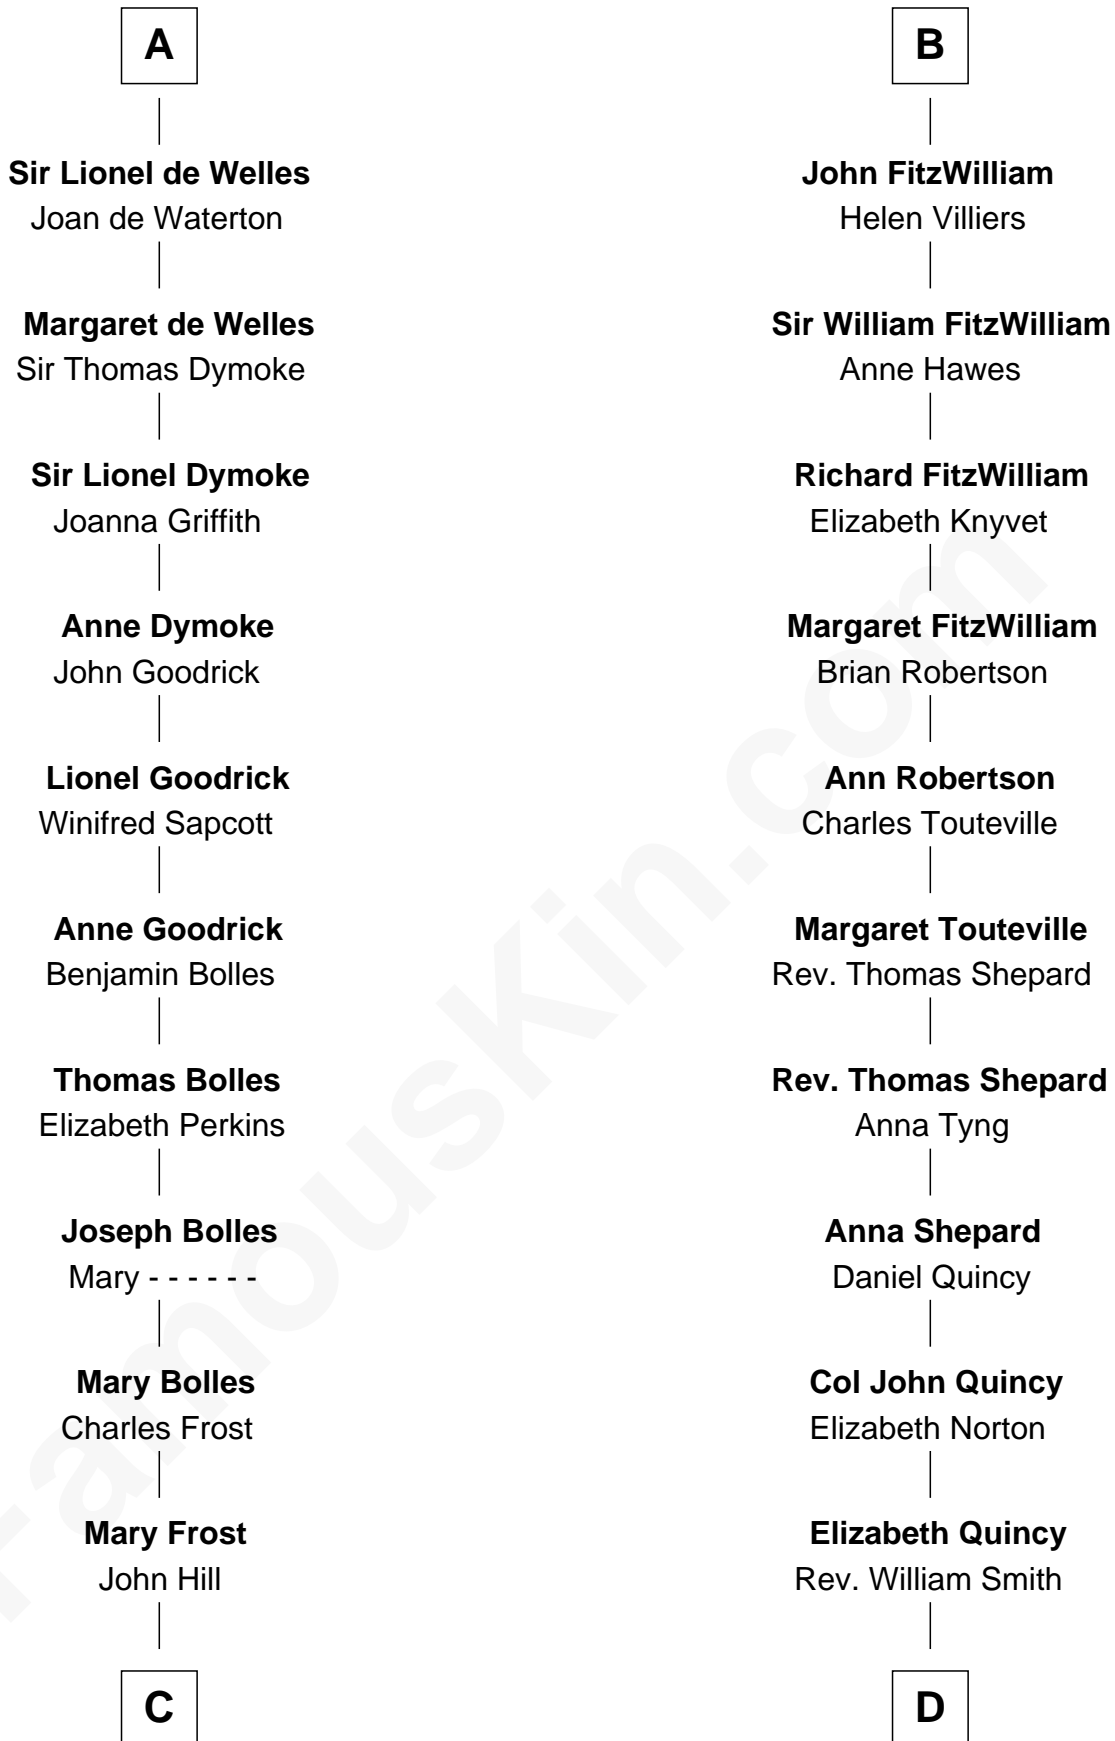

FamousKin.com Relationship Chart of

Ichabod Goodwin

27th Governor of New Hampshire

18th cousin 2 times removed of

John Quincy Adams

6th U.S. President

Sir William Longespee

Ela of Salisbury

FamousKin.com