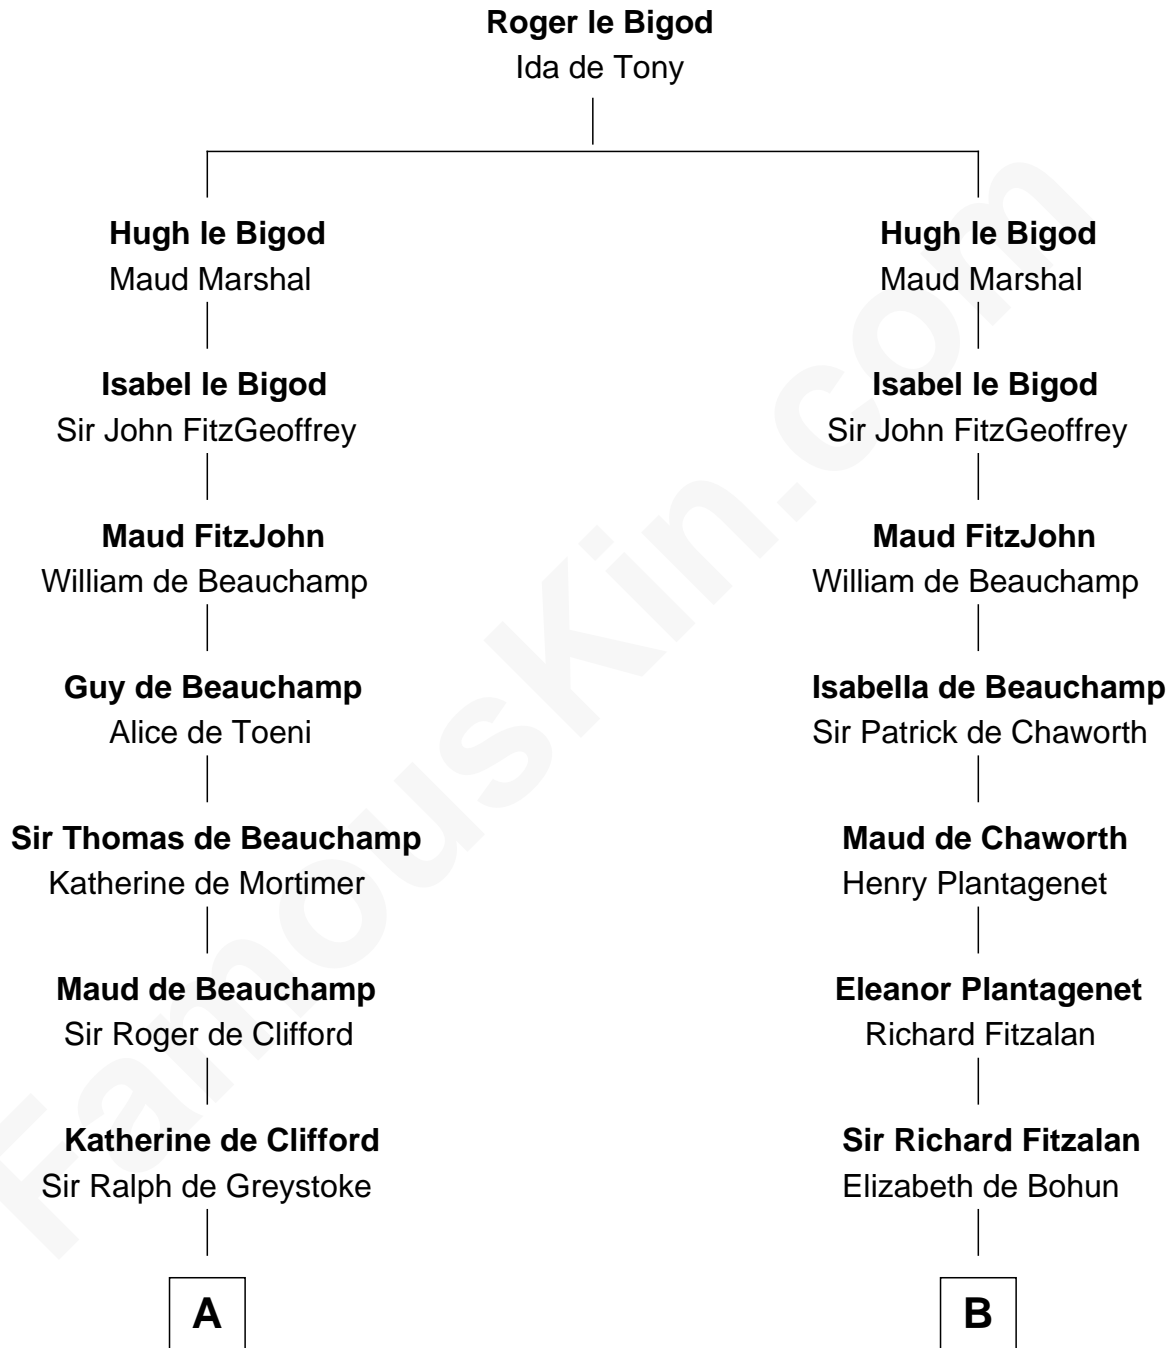

# FamousKin.com Relationship Chart of

**Ichabod Goodwin**

*27th Governor of New Hampshire*

20th cousin 1 time removed of

**Abigail (Smith) Adams**

*First Lady of President John Adams*

**C**

**Mary Frost**

John Hill

**Elisha Hill**

Mary Plaisted

**Hannah Hill**

Dominicus Goodwin

**Samuel Goodwin**

Anna Thompson Gerrish

**Ichabod Goodwin**

*27th Governor of New Hampshire*

**D**

**Anna Shepard**

Daniel Quincy

**Col John Quincy**

Elizabeth Norton

**Elizabeth Quincy**

Rev. William Smith