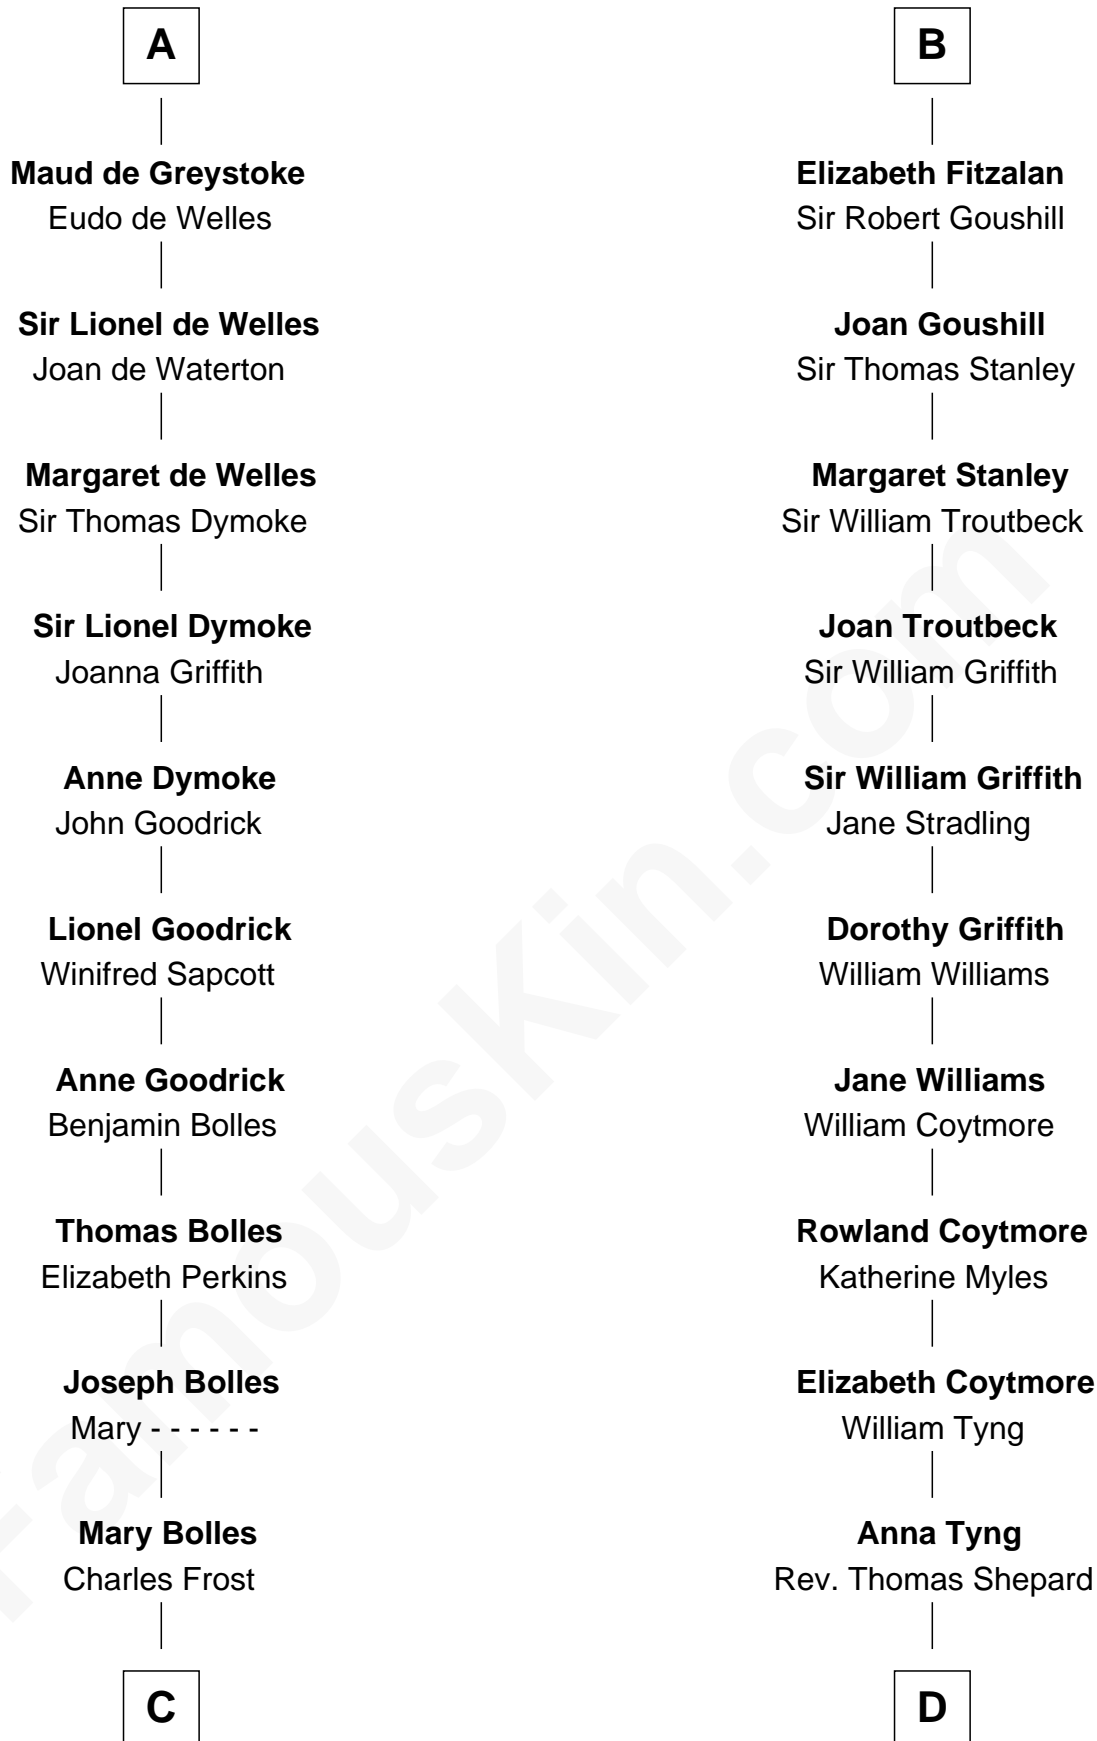

# FamousKin.com Relationship Chart of

**Ichabod Goodwin**

*27th Governor of New Hampshire*

20th cousin 1 time removed of

**Abigail (Smith) Adams**

*First Lady of President John Adams*

**C**

**Mary Frost**

John Hill

**Elisha Hill**

Mary Plaisted

**Hannah Hill**

Dominicus Goodwin

**Samuel Goodwin**

Anna Thompson Gerrish

**Ichabod Goodwin**

*27th Governor of New Hampshire*

**D**

**Anna Shepard**

Daniel Quincy

**Col John Quincy**

Elizabeth Norton

**Elizabeth Quincy**

Rev. William Smith