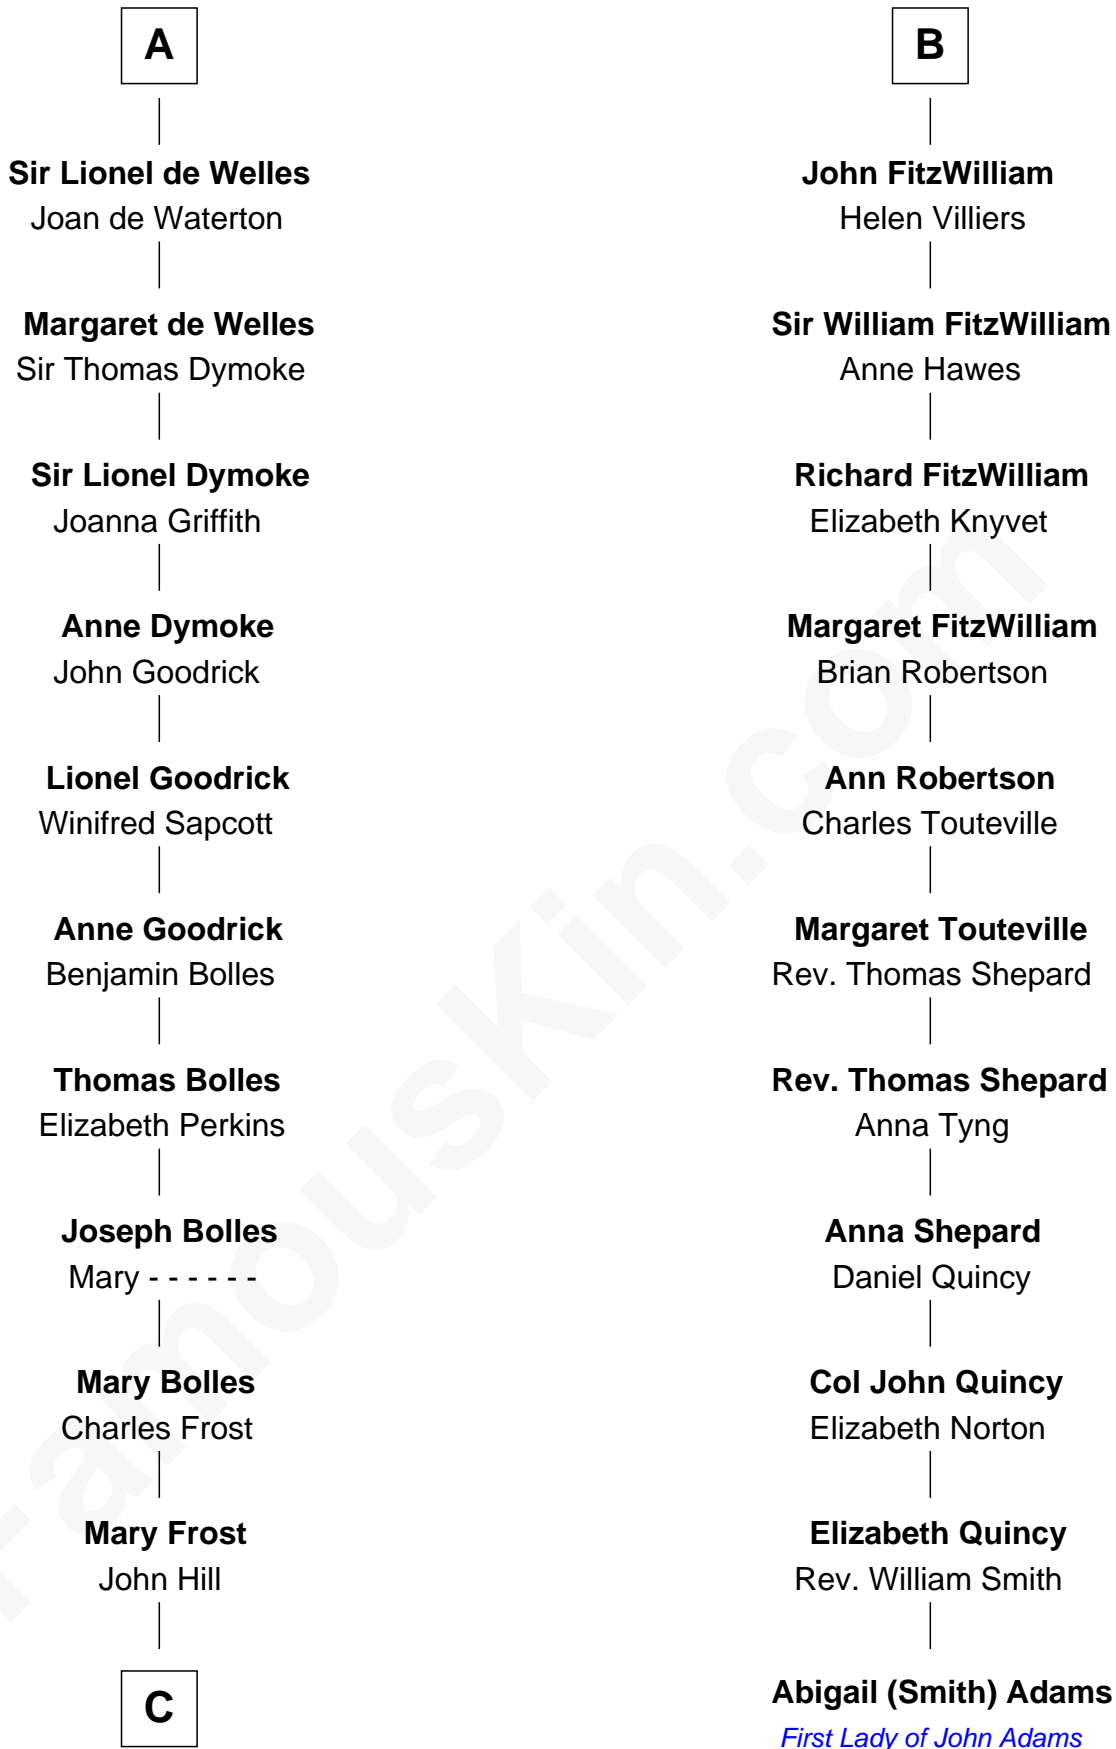

FamousKin.com Relationship Chart of

Ichabod Goodwin

27th Governor of New Hampshire

17th cousin 3 times removed of

Abigail (Smith) Adams

First Lady of President John Adams

Sir Richard FitzRoy

Rose de Dover

C

—
Elisha Hill

Mary Plaisted

—
Hannah Hill

Dominicus Goodwin

—
Samuel Goodwin

Anna Thompson Gerrish

—
Ichabod Goodwin

27th Governor of New Hampshire

FamousKin.com